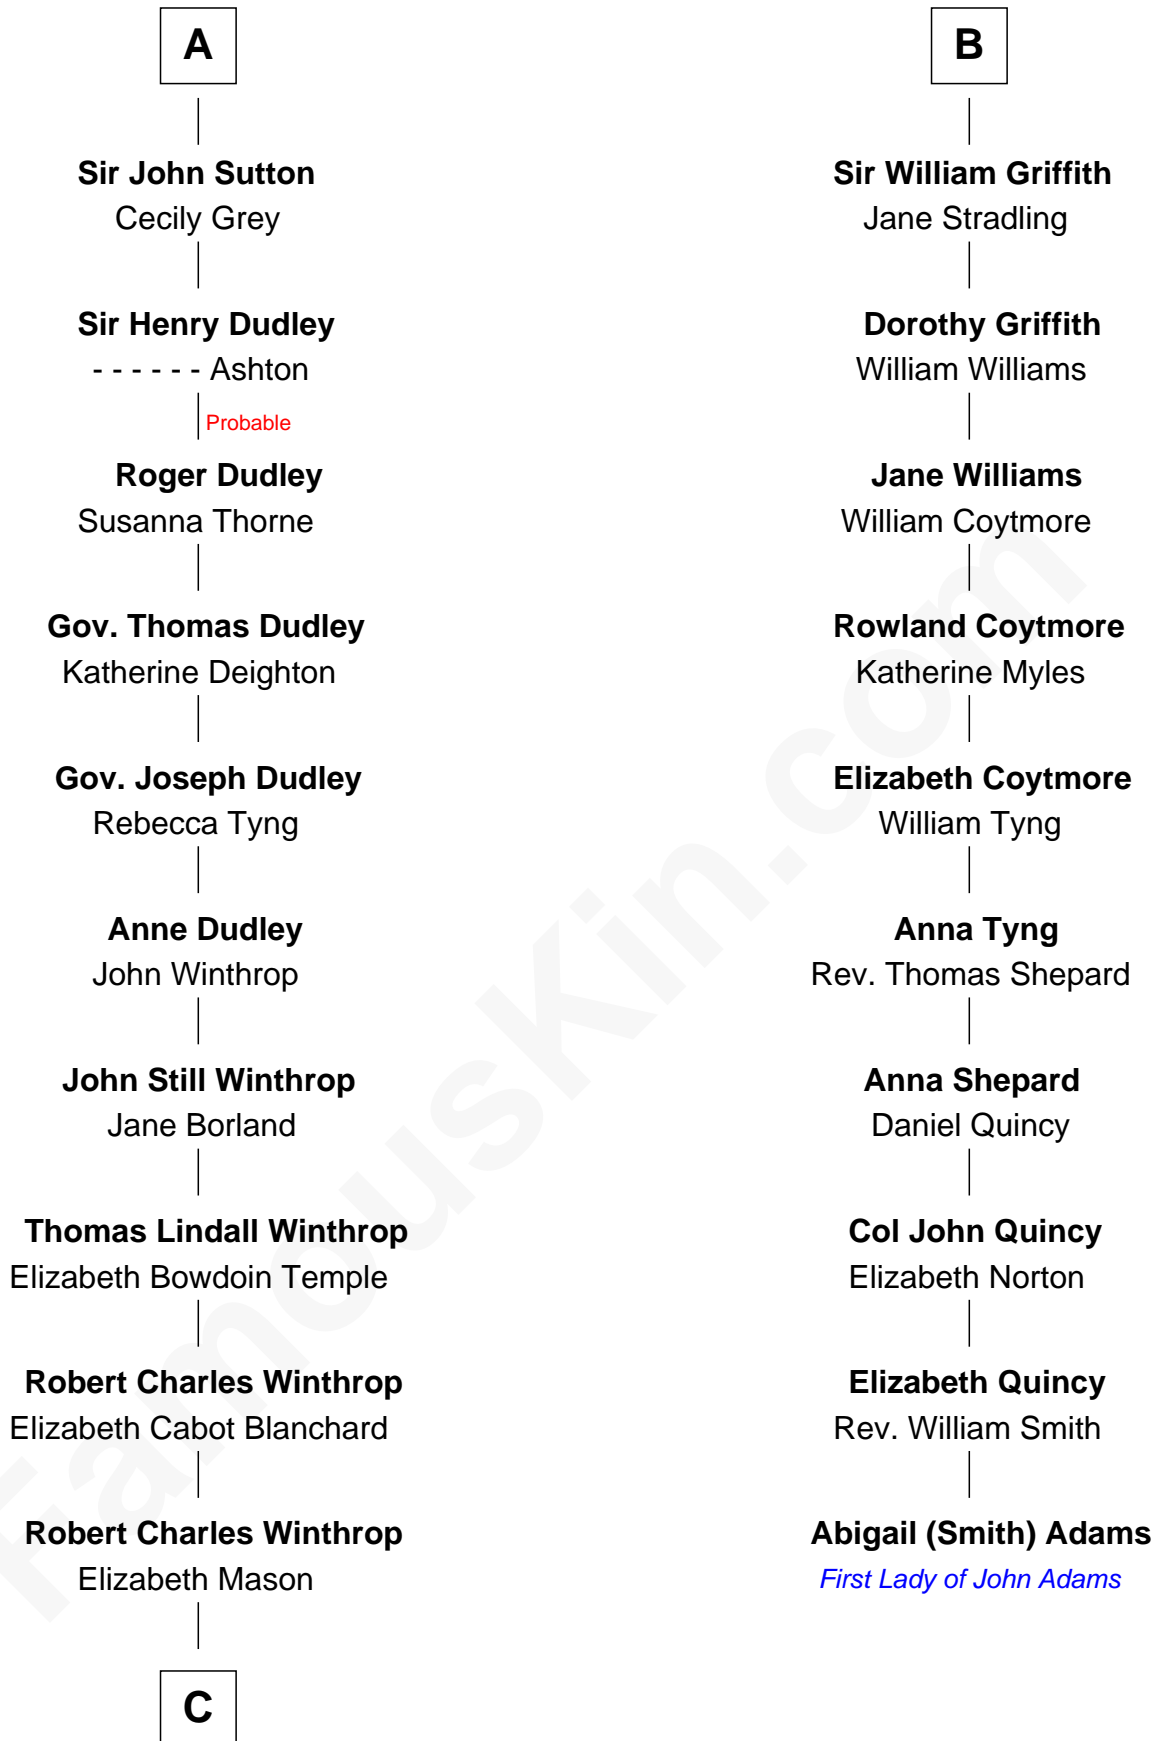

FamousKin.com

Relationship Chart of

John Kerry

68th U.S. Secretary of State

16th cousin 3 times removed of

Abigail (Smith) Adams

First Lady of President John Adams

Sir Patrick de Chaworth

Isabella de Beauchamp

C

—
Margaret Tyndal Winthrop

James Grant Forbes

—
Rosemary Isabel Forbes

Richard John Kerry

—
John Kerry

68th U.S. Secretary of State

FamousKin.com