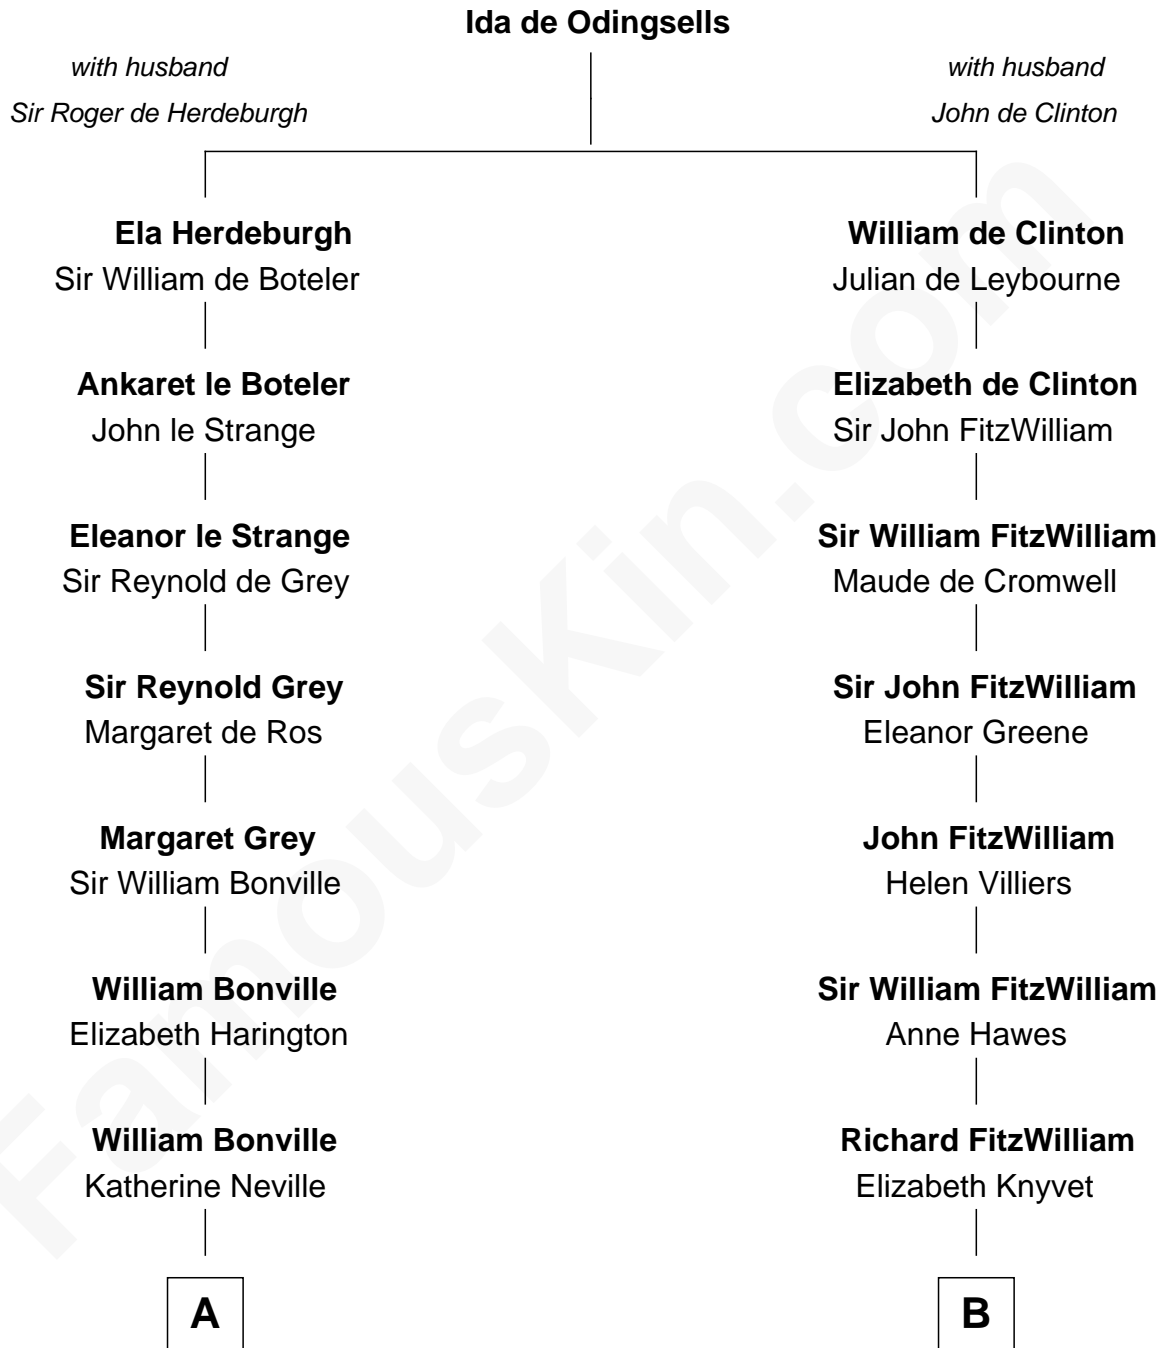

Abigail (Smith) Adams

First Lady of President John Adams