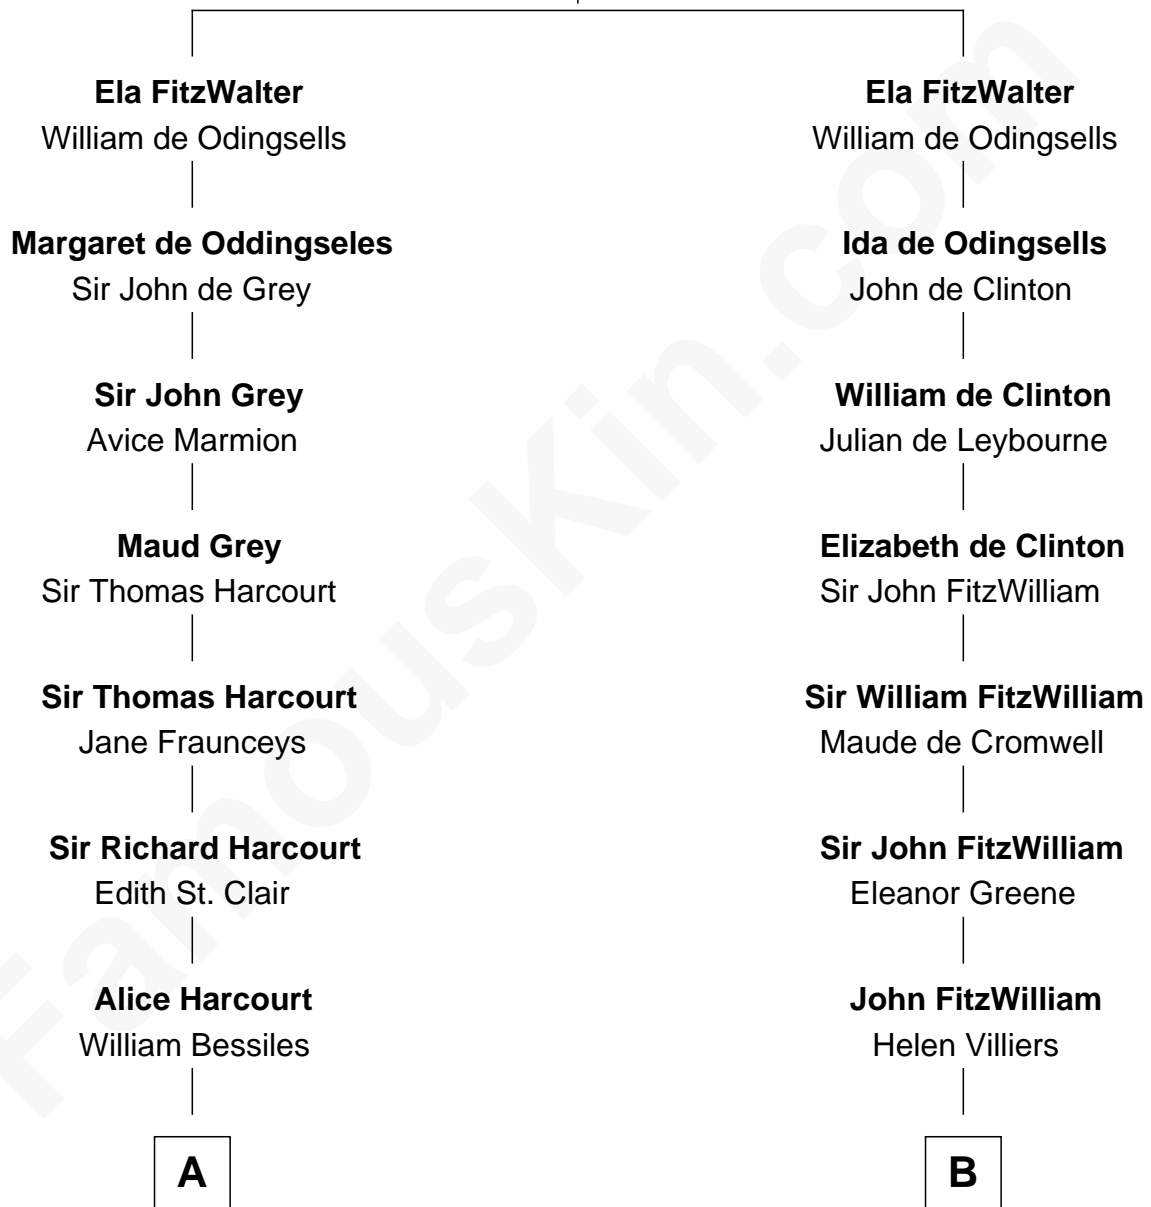

FamousKin.com Relationship Chart of

John Kerry

68th U.S. Secretary of State

16th cousin 4 times removed of

Abigail (Smith) Adams

First Lady of President John Adams

Sir Walter FitzRobert

Ida Longespee

C

Robert Charles Winthrop

Elizabeth Mason

Margaret Tyndal Winthrop

James Grant Forbes

Rosemary Isabel Forbes

Richard John Kerry

John Kerry

68th U.S. Secretary of State

FamousKin.com