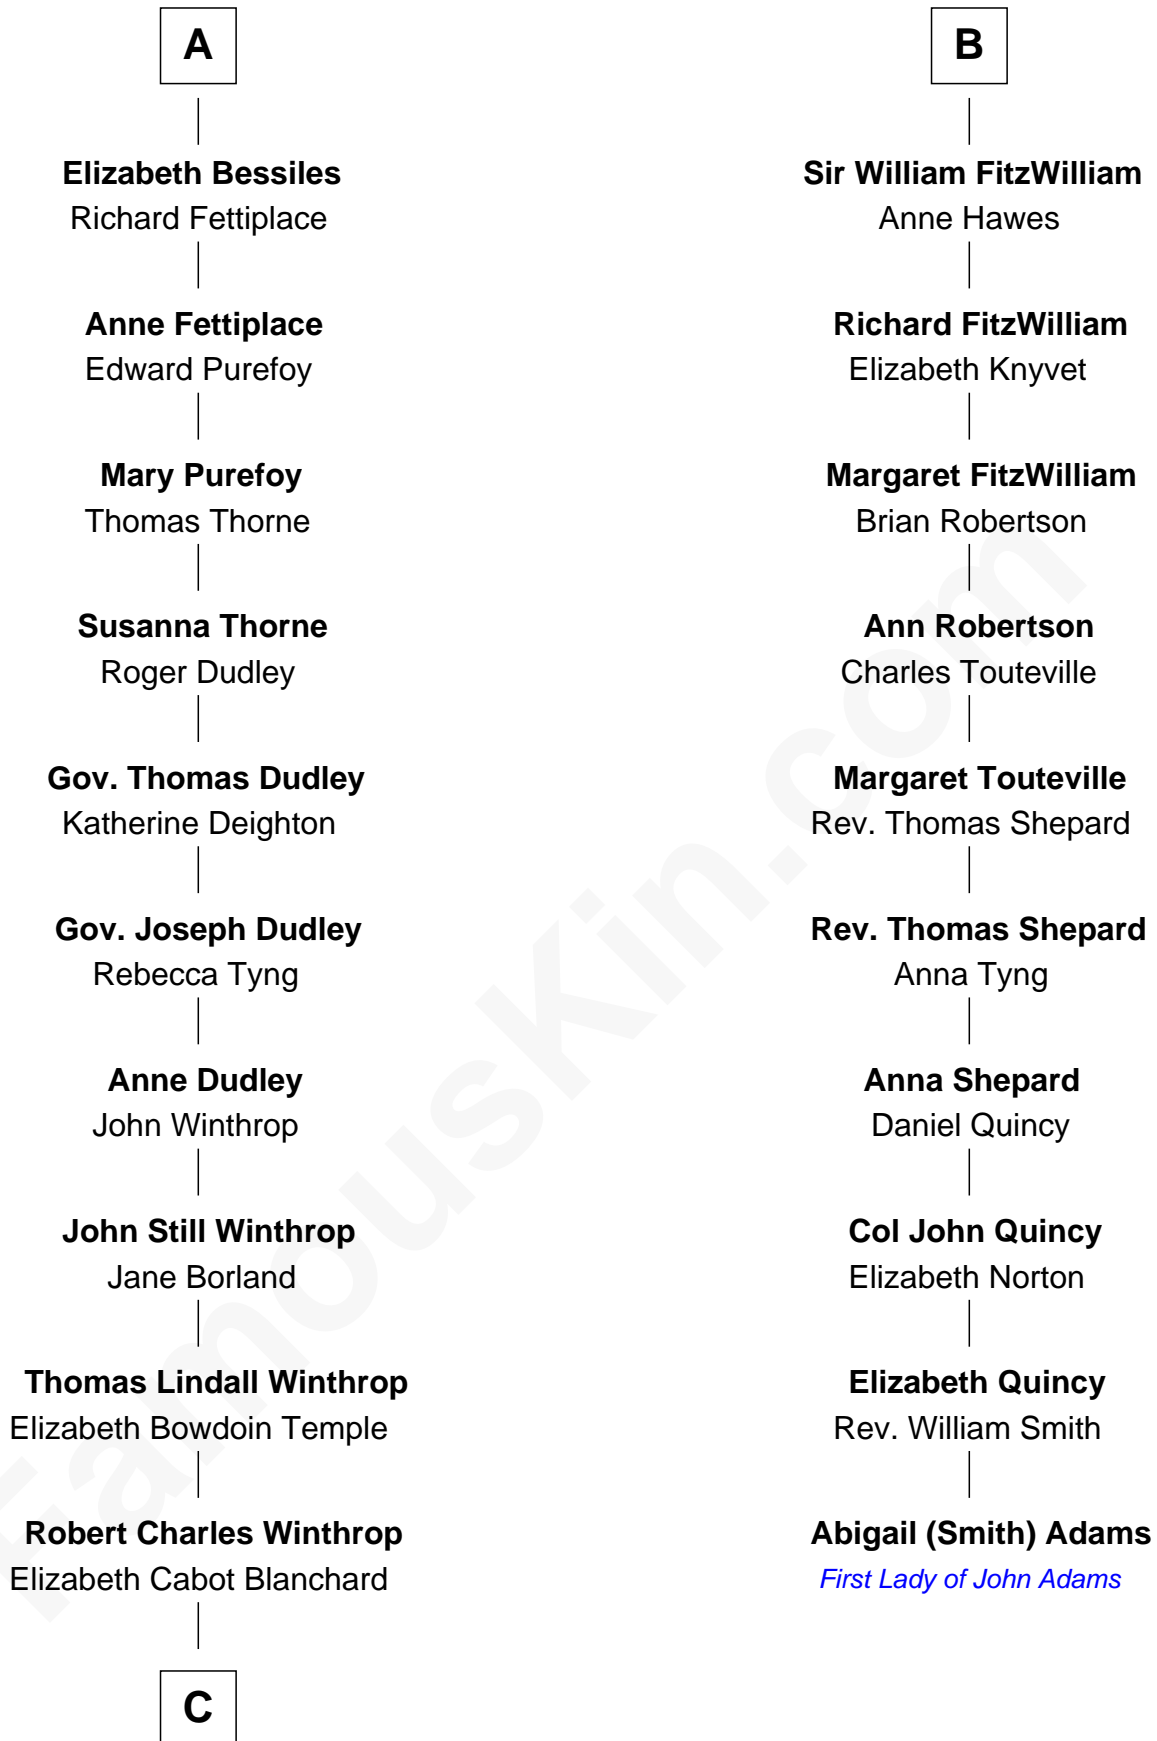

FamousKin.com Relationship Chart of

John Kerry

68th U.S. Secretary of State

16th cousin 4 times removed of

Abigail (Smith) Adams

First Lady of President John Adams

Sir Walter FitzRobert

Ida Longespee

C

Robert Charles Winthrop

Elizabeth Mason

Margaret Tyndal Winthrop

James Grant Forbes

Rosemary Isabel Forbes

Richard John Kerry

John Kerry