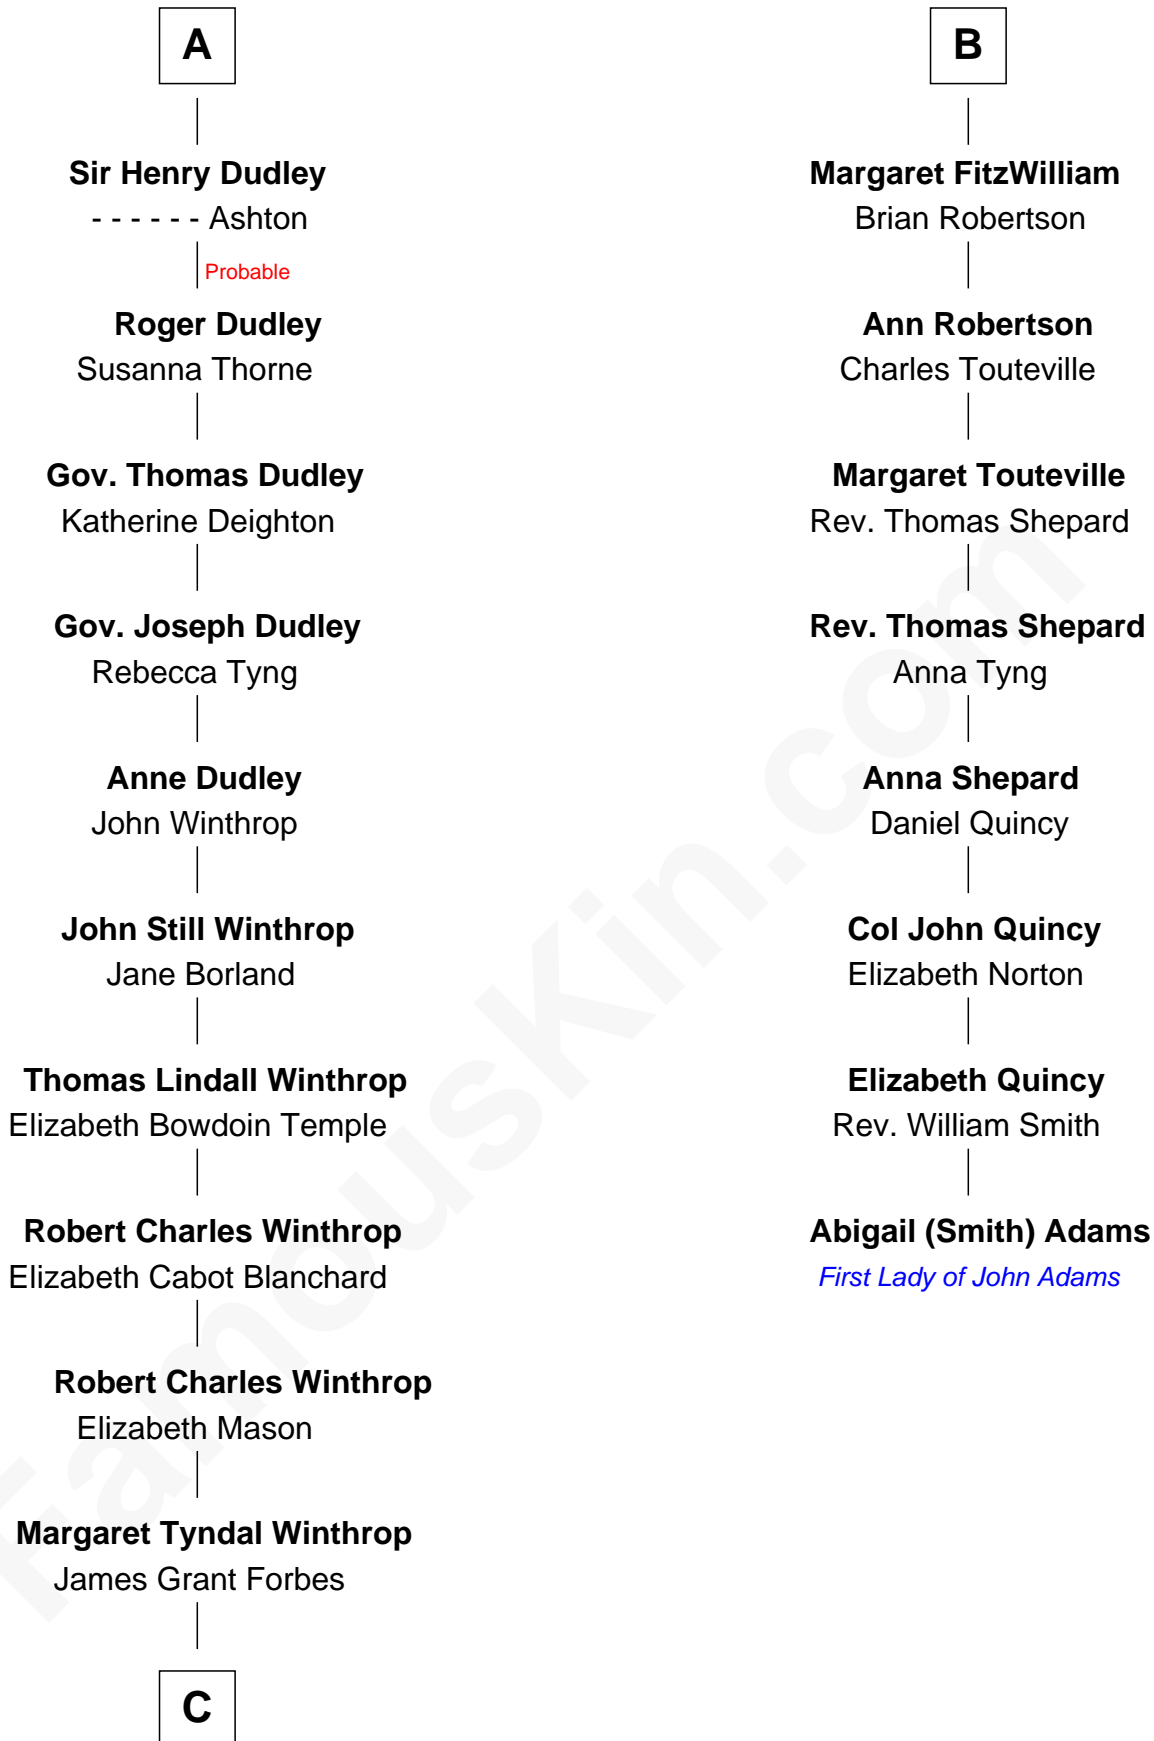

FamousKin.com

Relationship Chart of

John Kerry

68th U.S. Secretary of State

14th cousin 4 times removed of

Abigail (Smith) Adams

First Lady of President John Adams

Eudo la Zouche
Milicent de Cantilupe

Eve la Zouche
Sir Maurice de Berkeley

Thomas de Berkeley
Katherine de Clyvedon

Sir John Berkeley
Elizabeth Betteshorne

Elizabeth Berkeley
Sir John Sutton

Sir Edmund Sutton
Joyce Tiptoft

Sir Edward Sutton
Cecily Willoughby

Sir John Sutton
Cecily Grey

A

Lucy Zouche
Thomas de Greene

Sir Henry Greene
Katherine Drayton

Sir Henry de Greene
Matilda de Mauduit

Eleanor Greene
Sir John FitzWilliam

John FitzWilliam
Helen Villiers

Sir William FitzWilliam
Anne Hawes

Richard FitzWilliam
Elizabeth Knyvet

B

C

—
Rosemary Isabel Forbes

Richard John Kerry

—
John Kerry

68th U.S. Secretary of State

FamousKin.com