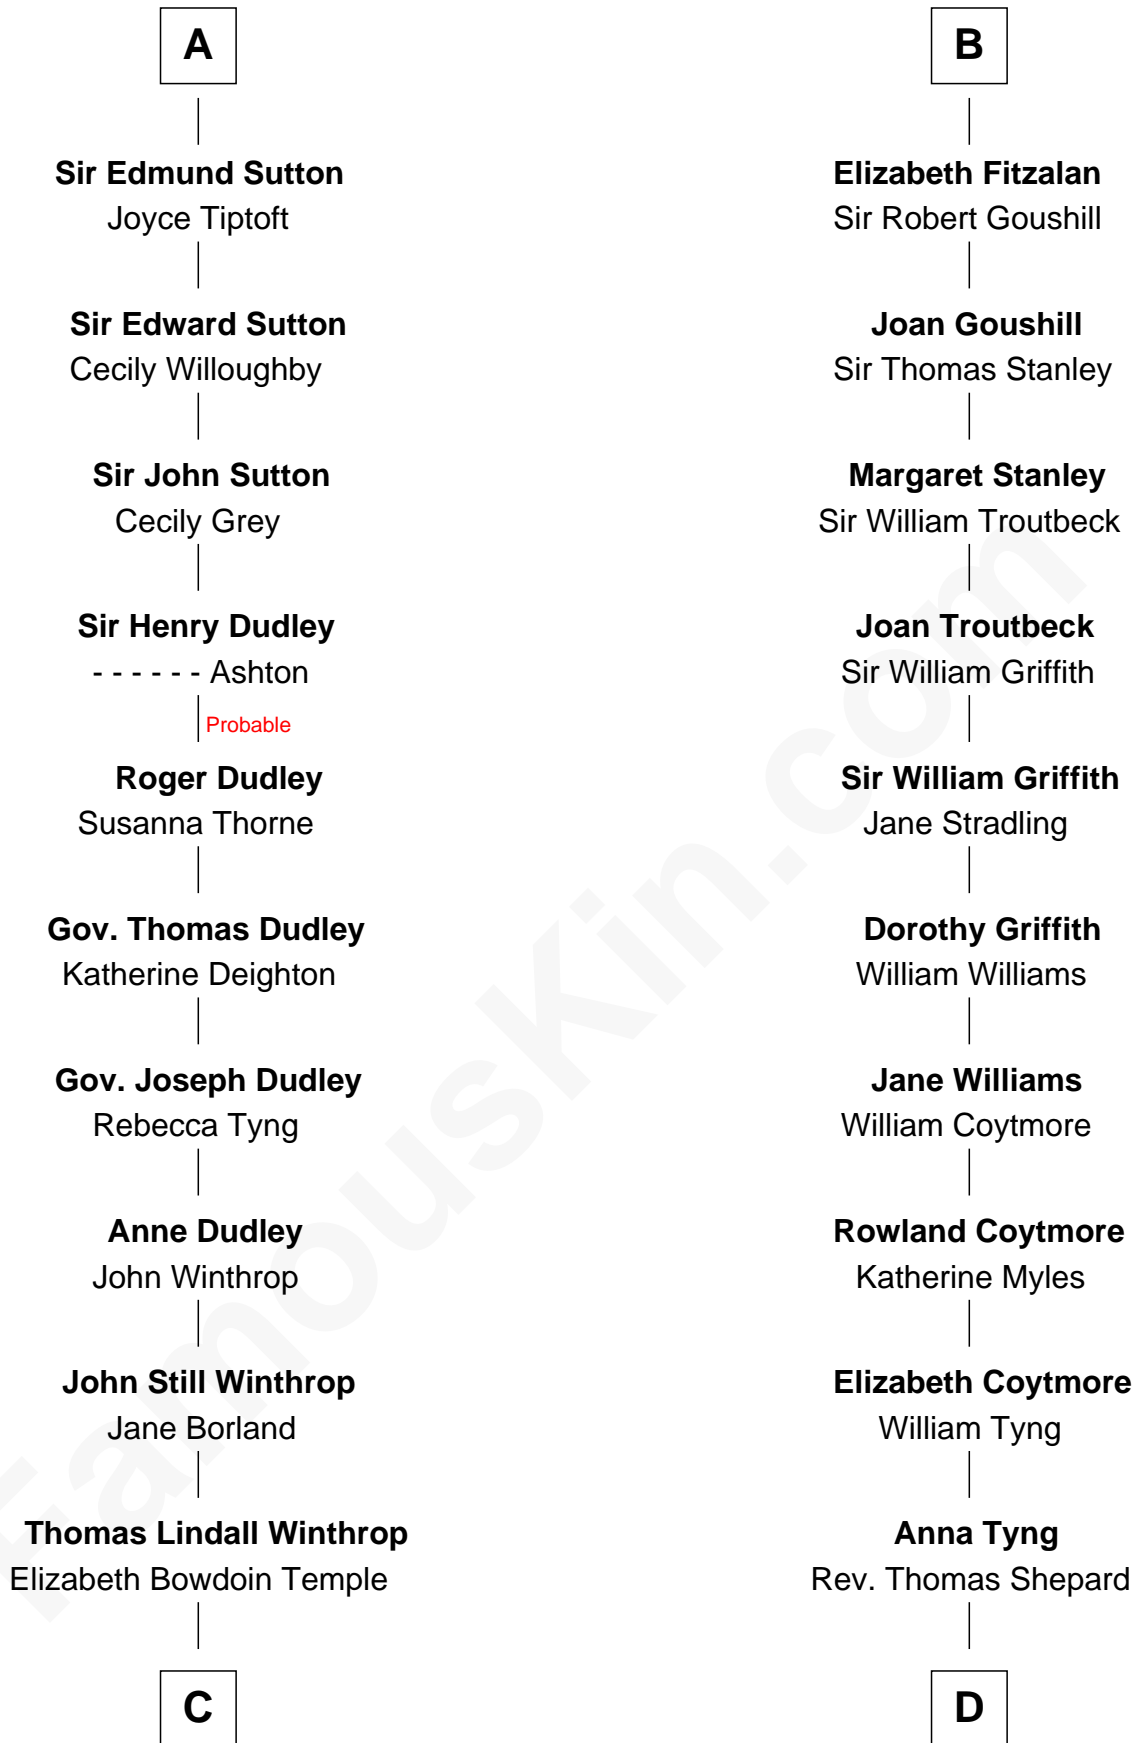

## Relationship Chart of

### John Kerry

68th U.S. Secretary of State

20th cousin 1 time removed of

### Abigail (Smith) Adams

First Lady of President John Adams

**C**

**Robert Charles Winthrop**  
Elizabeth Cabot Blanchard

**Robert Charles Winthrop**  
Elizabeth Mason

**Margaret Tyndal Winthrop**  
James Grant Forbes