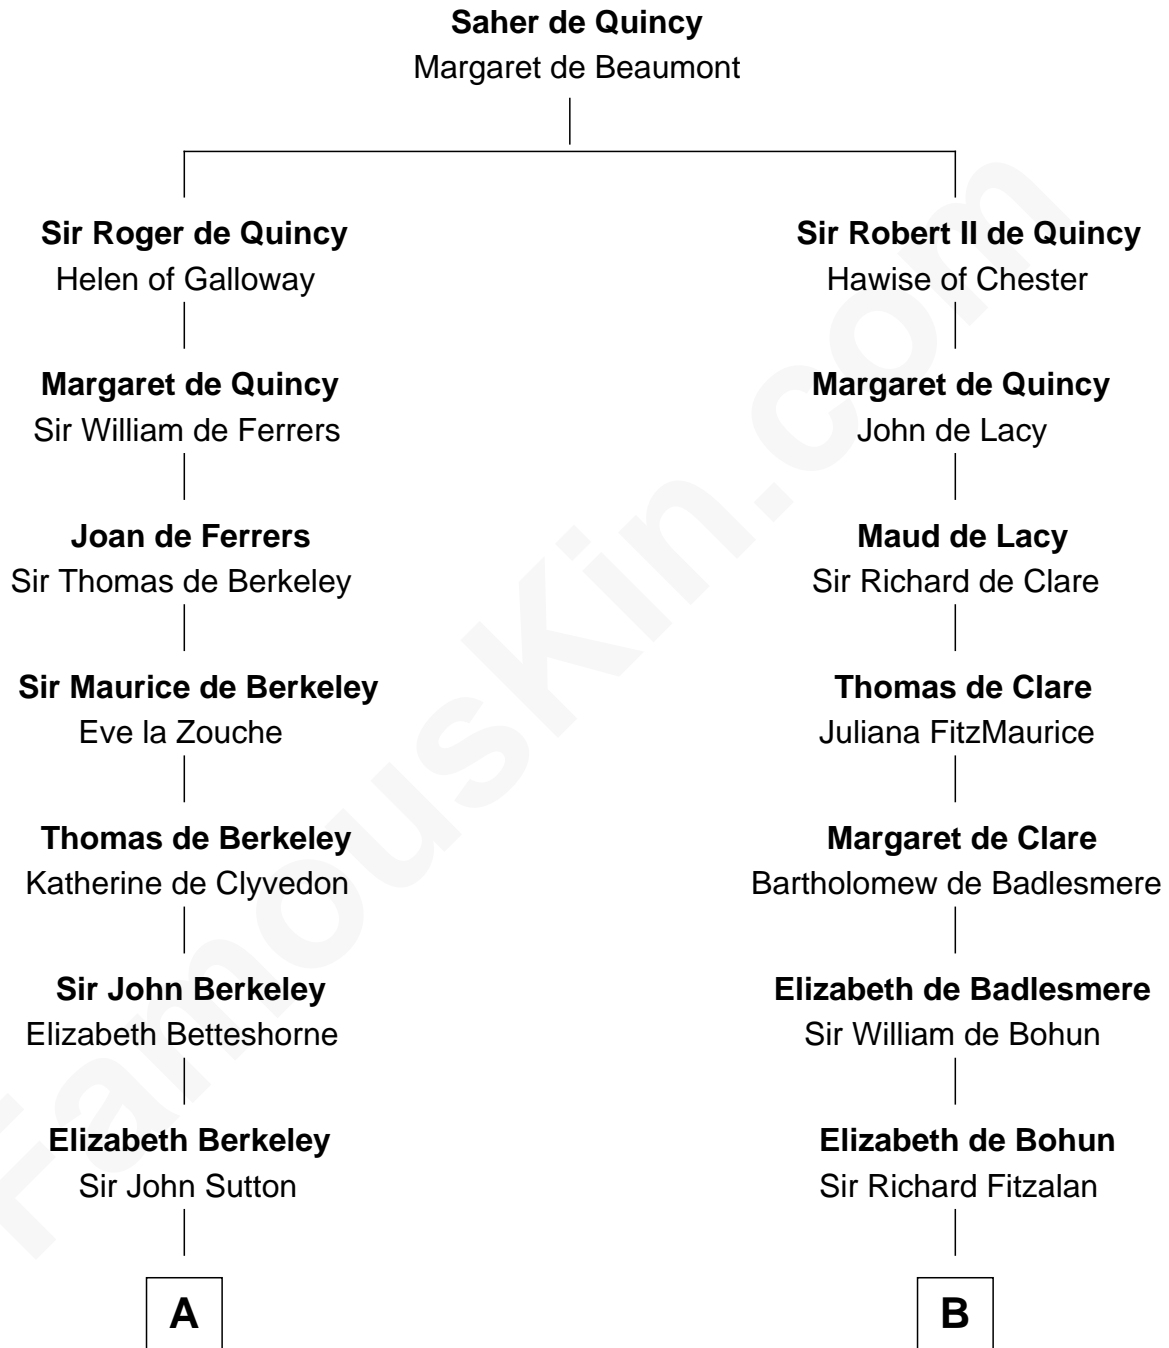

FamousKin.com

Relationship Chart of

John Kerry

68th U.S. Secretary of State

20th cousin 1 time removed of

Abigail (Smith) Adams

First Lady of President John Adams