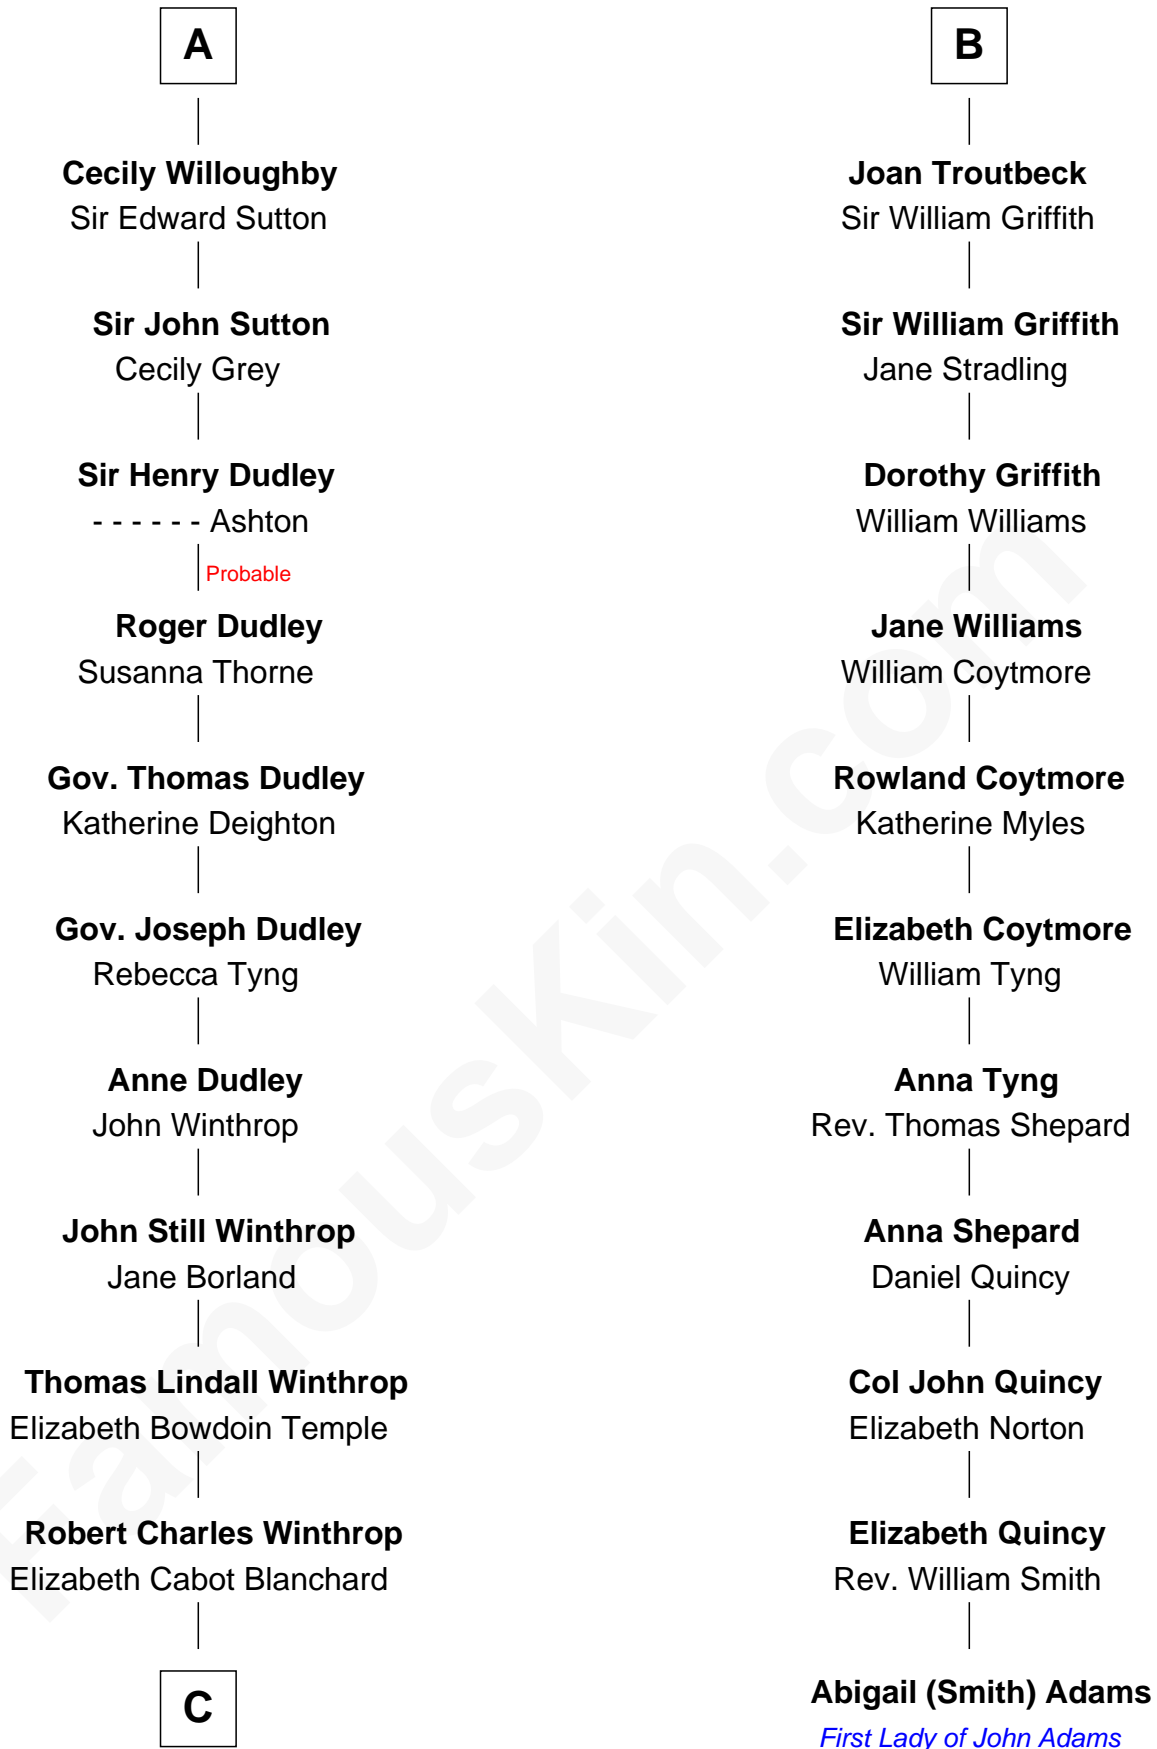

FamousKin.com

Relationship Chart of

John Kerry

68th U.S. Secretary of State

17th cousin 3 times removed of

Abigail (Smith) Adams

First Lady of President John Adams

Ferdinand III, King of Castile

Joanna of Ponthieu

C

Robert Charles Winthrop

Elizabeth Mason

Margaret Tyndal Winthrop

James Grant Forbes

Rosemary Isabel Forbes

Richard John Kerry