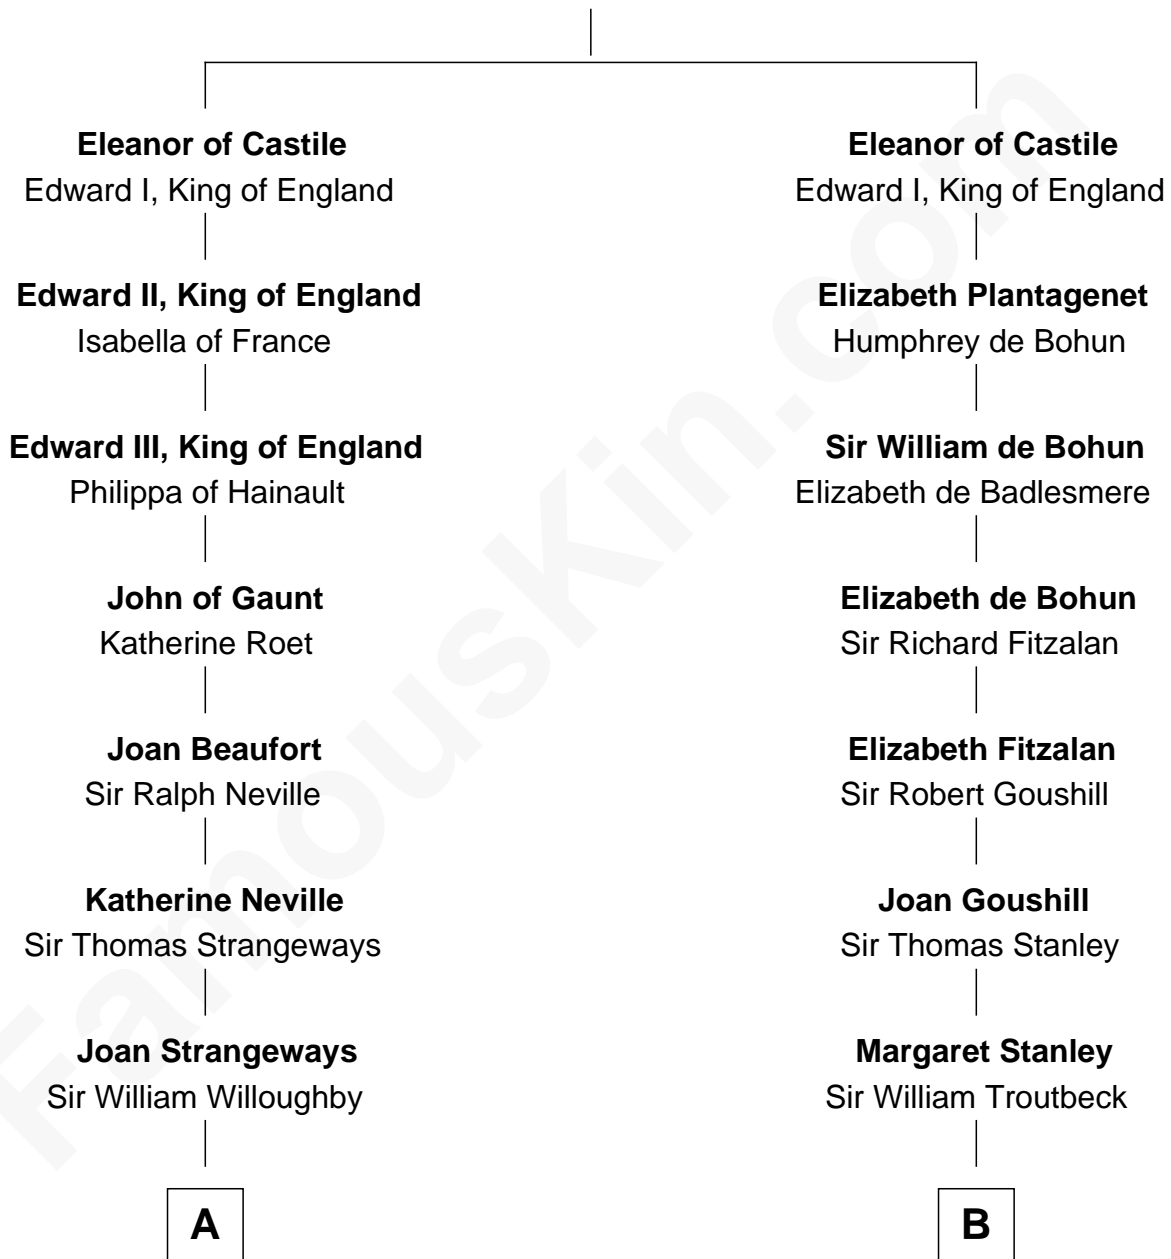

FamousKin.com

Relationship Chart of

John Kerry

68th U.S. Secretary of State

17th cousin 3 times removed of

Abigail (Smith) Adams

First Lady of President John Adams

Ferdinand III, King of Castile

Joanna of Ponthieu

C

Robert Charles Winthrop

Elizabeth Mason

Margaret Tyndal Winthrop

James Grant Forbes

Rosemary Isabel Forbes

Richard John Kerry