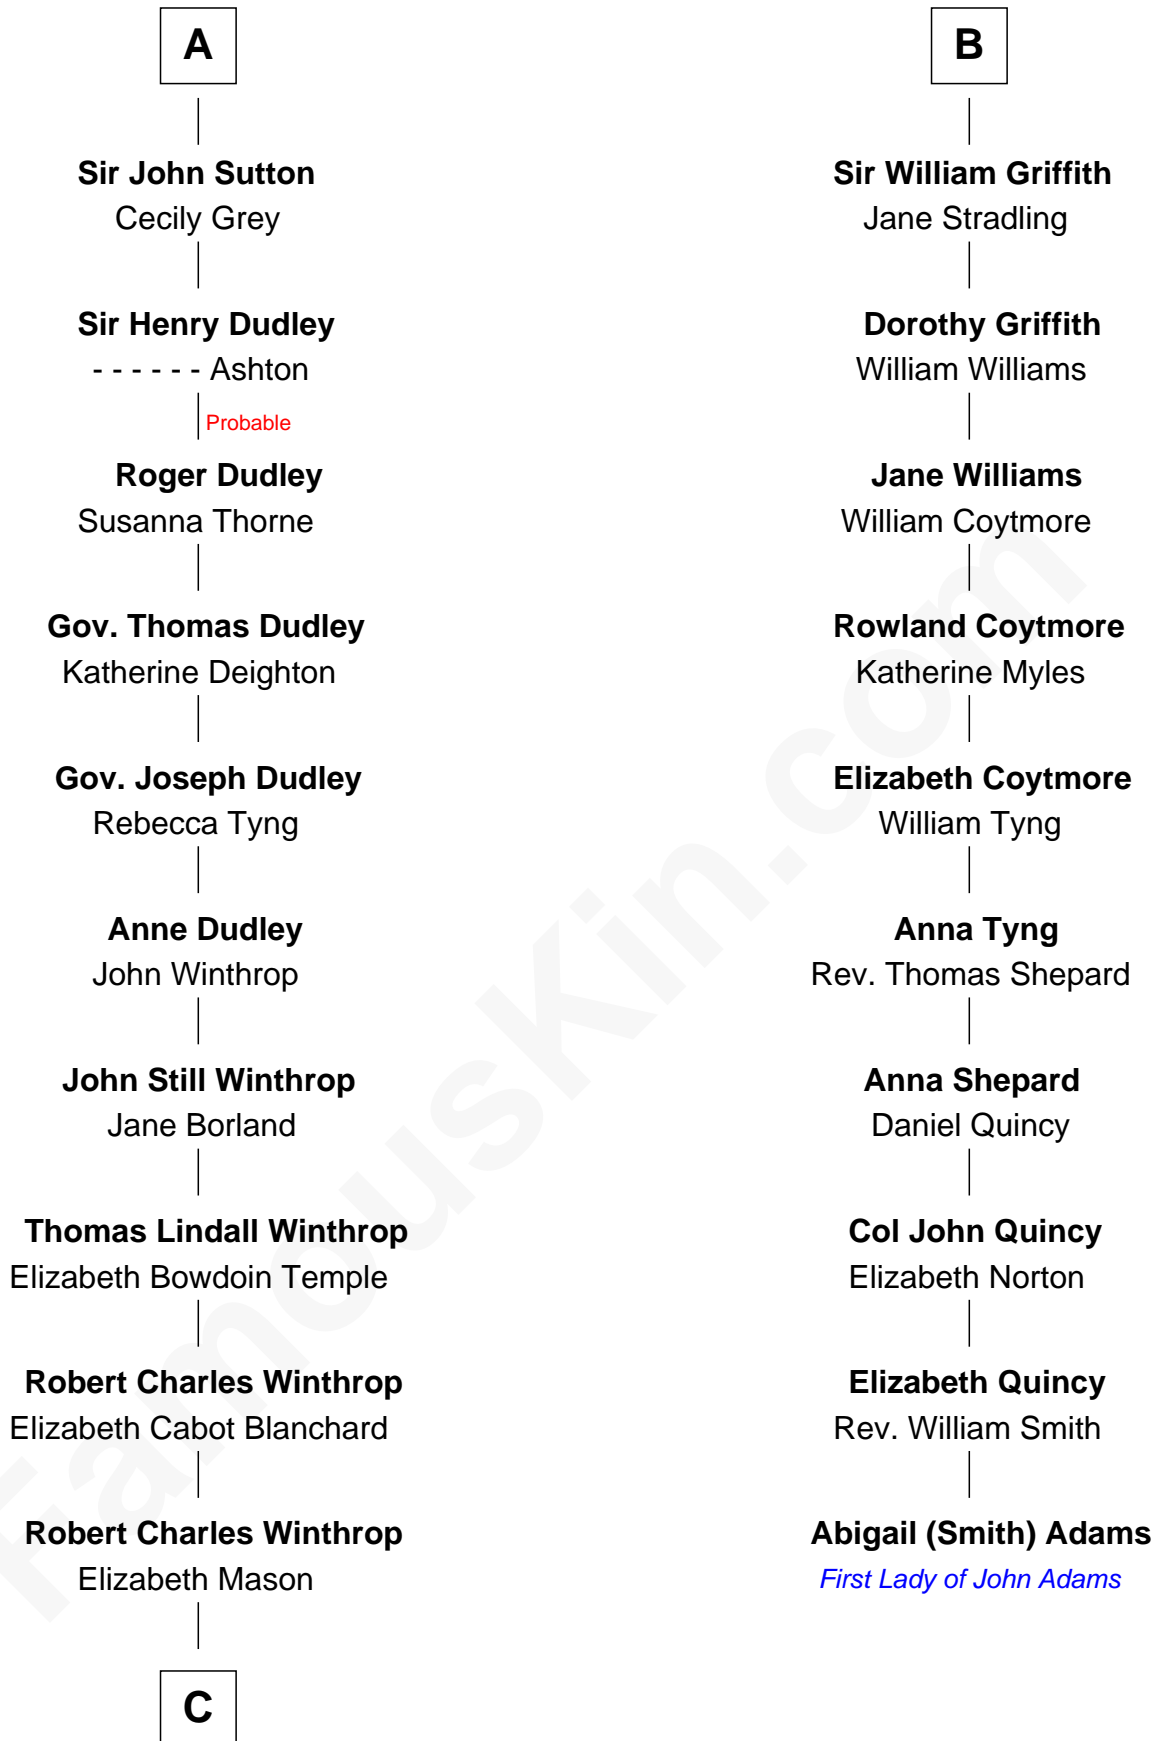

FamousKin.com Relationship Chart of

John Kerry

68th U.S. Secretary of State

16th cousin 3 times removed of

Abigail (Smith) Adams

First Lady of President John Adams

Richard Fitzalan

Alice de Saluzzo

C

—
Margaret Tyndal Winthrop

James Grant Forbes

—
Rosemary Isabel Forbes

Richard John Kerry

—
John Kerry

68th U.S. Secretary of State

FamousKin.com