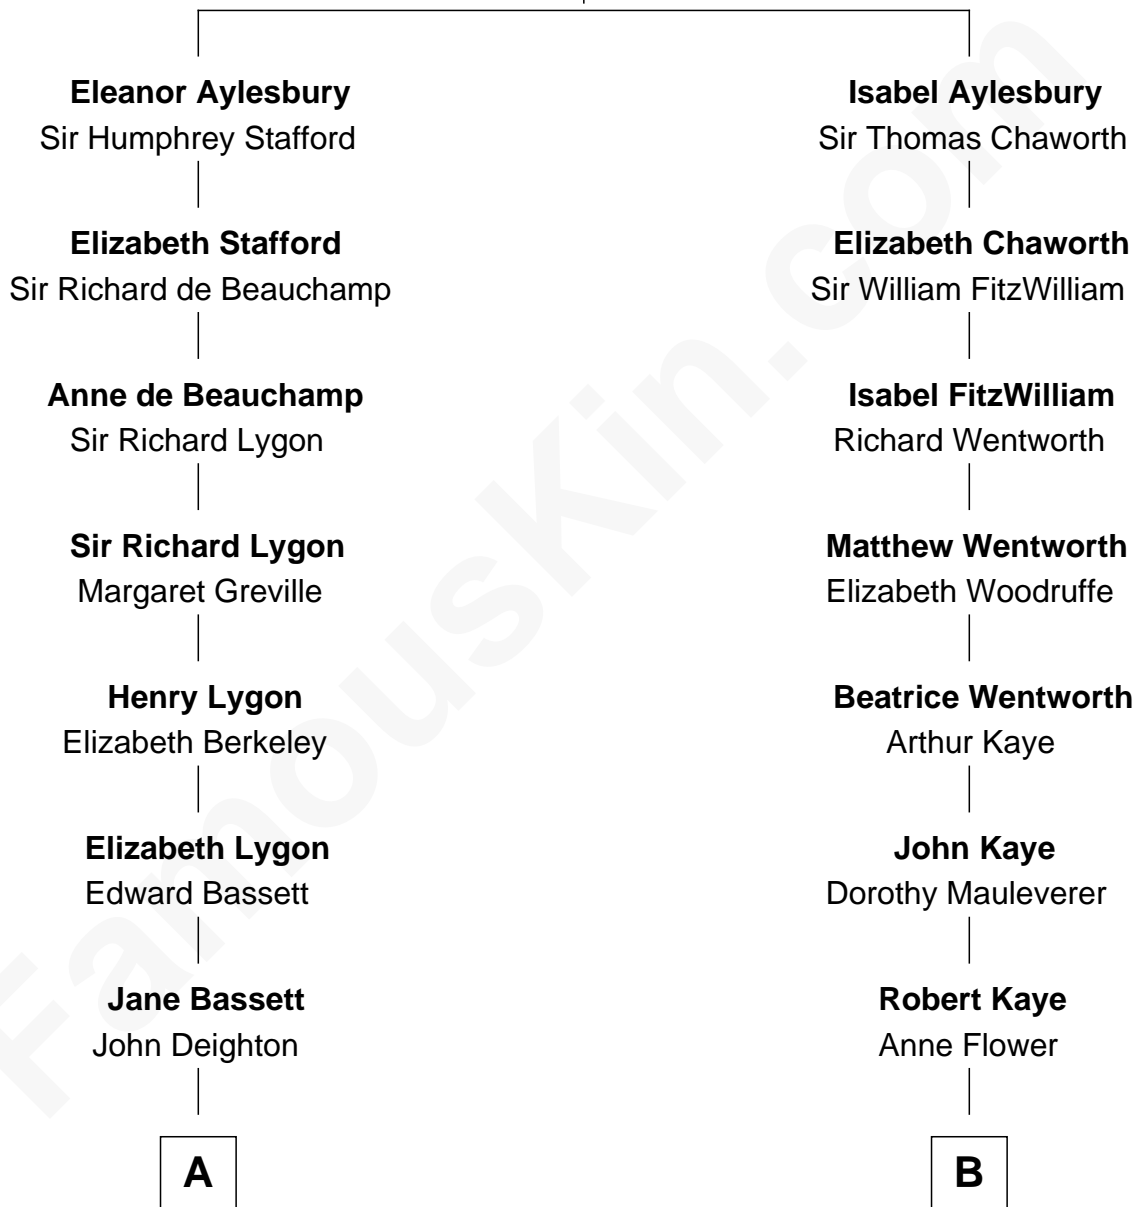

FamousKin.com Relationship Chart of

John Kerry

68th U.S. Secretary of State

16th cousin 3 times removed of

Ted Danson

TV Actor - "Cheers", "CSI"

Sir Thomas Aylesbury

Katherine Pabenham

C

Anna Louise Allen
Edward Bridge Danson

Edward Bridge Danson
Jessica Harriet MacMaster

Ted Danson
TV Actor - "Cheers", "CSI"

FamousKin.com