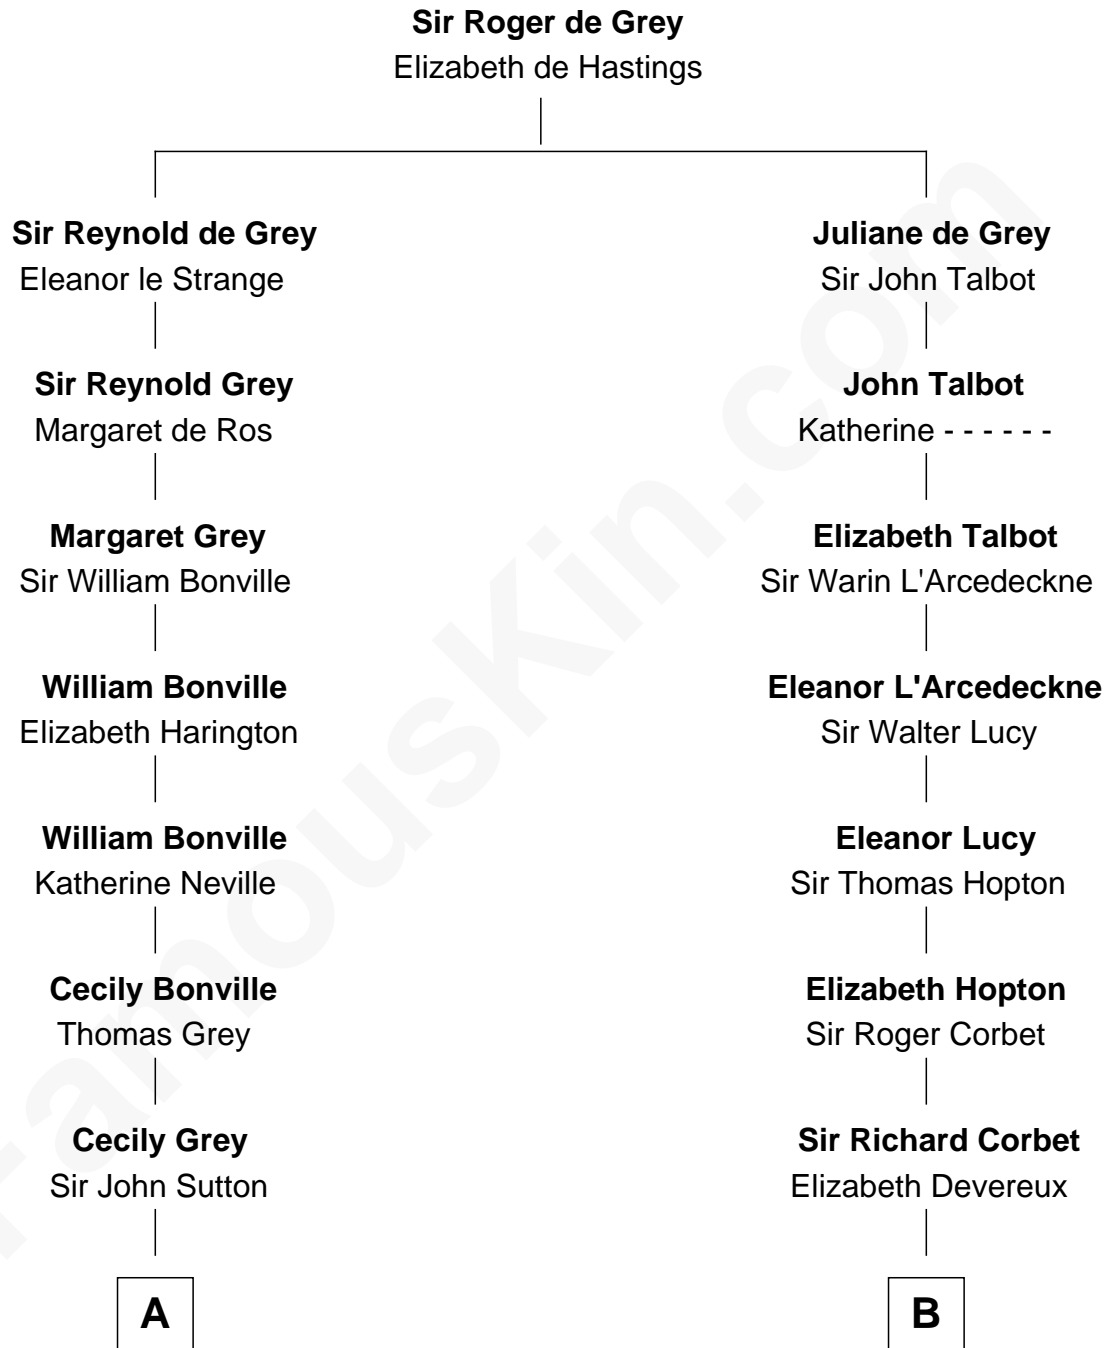

FamousKin.com Relationship Chart of

John Kerry

68th U.S. Secretary of State

18th cousin 2 times removed of

Orson Welles

Radio, Stage, and Movie Actor

C

Rosemary Isabel Forbes