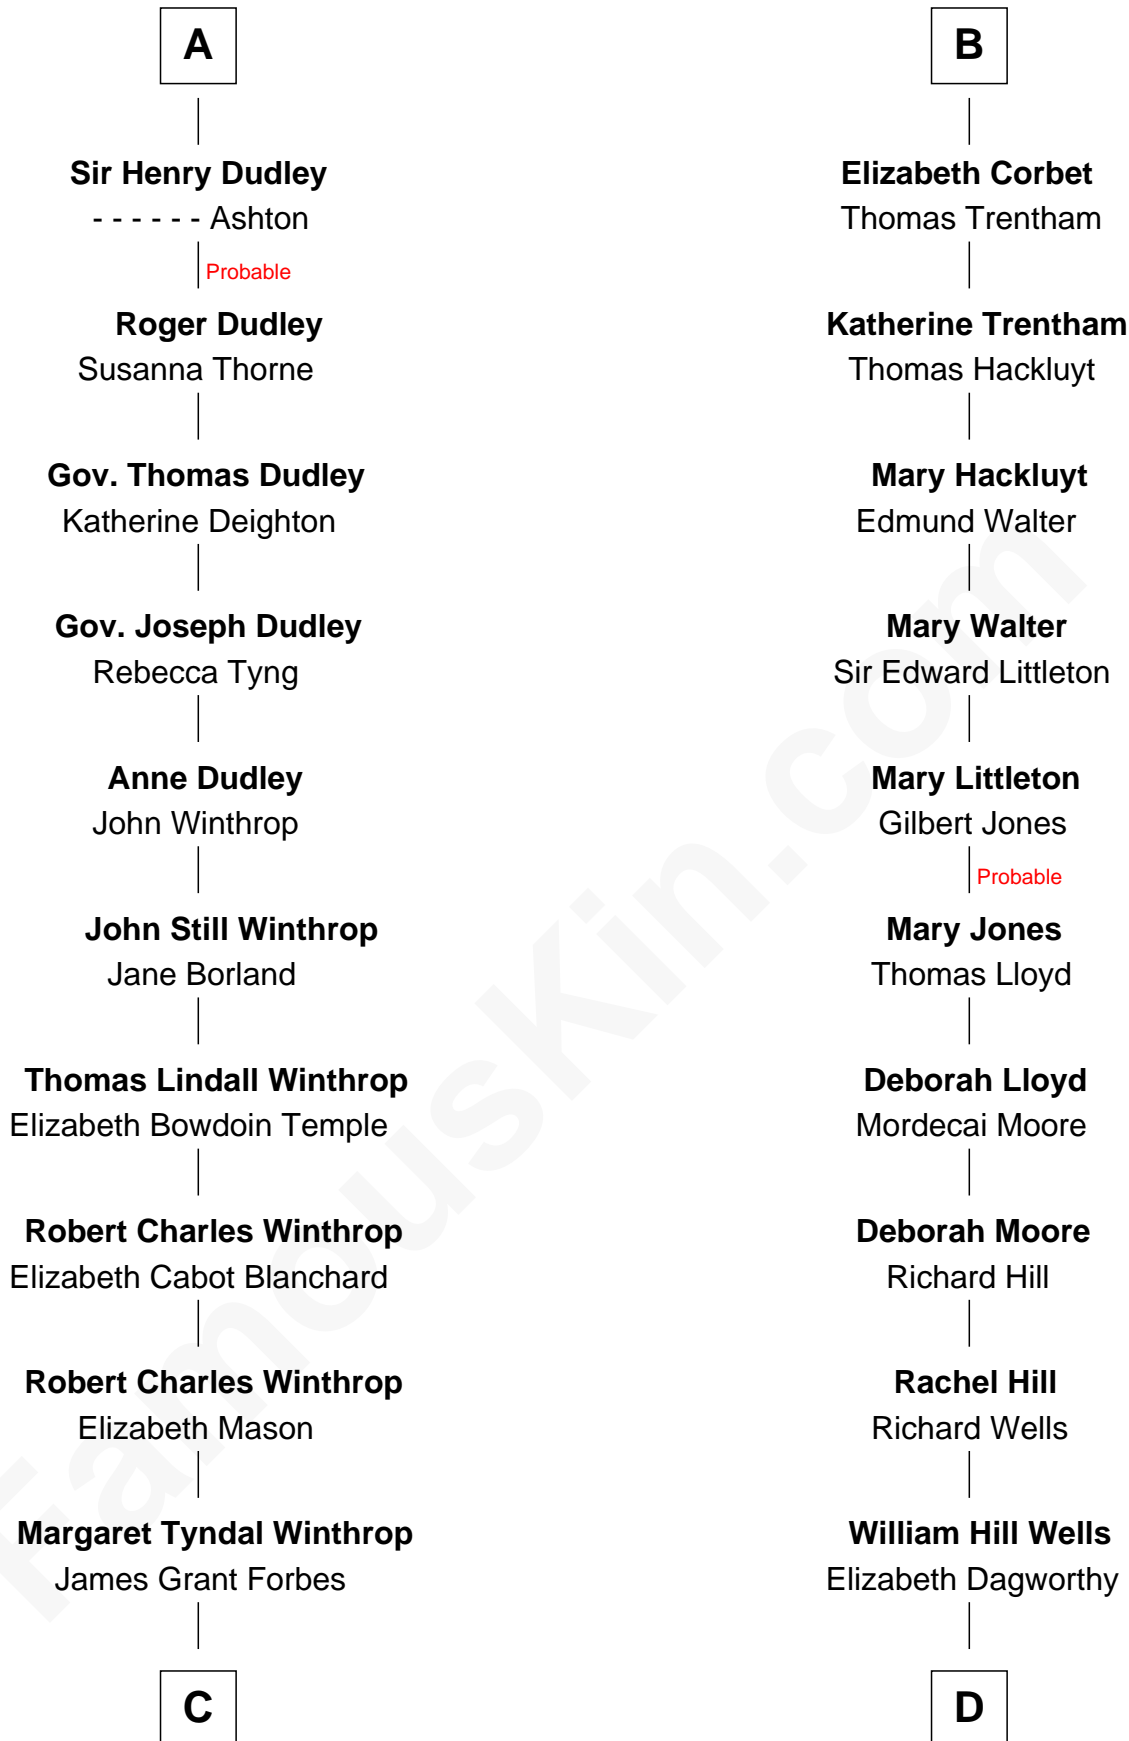

FamousKin.com Relationship Chart of

John Kerry

68th U.S. Secretary of State

18th cousin 2 times removed of

Orson Welles

Radio, Stage, and Movie Actor

C

Rosemary Isabel Forbes

Richard John Kerry

John Kerry

68th U.S. Secretary of State

D

Henry Hill Welles

Mary Putnam

Richard Jones Welles

Mary Blanche Head