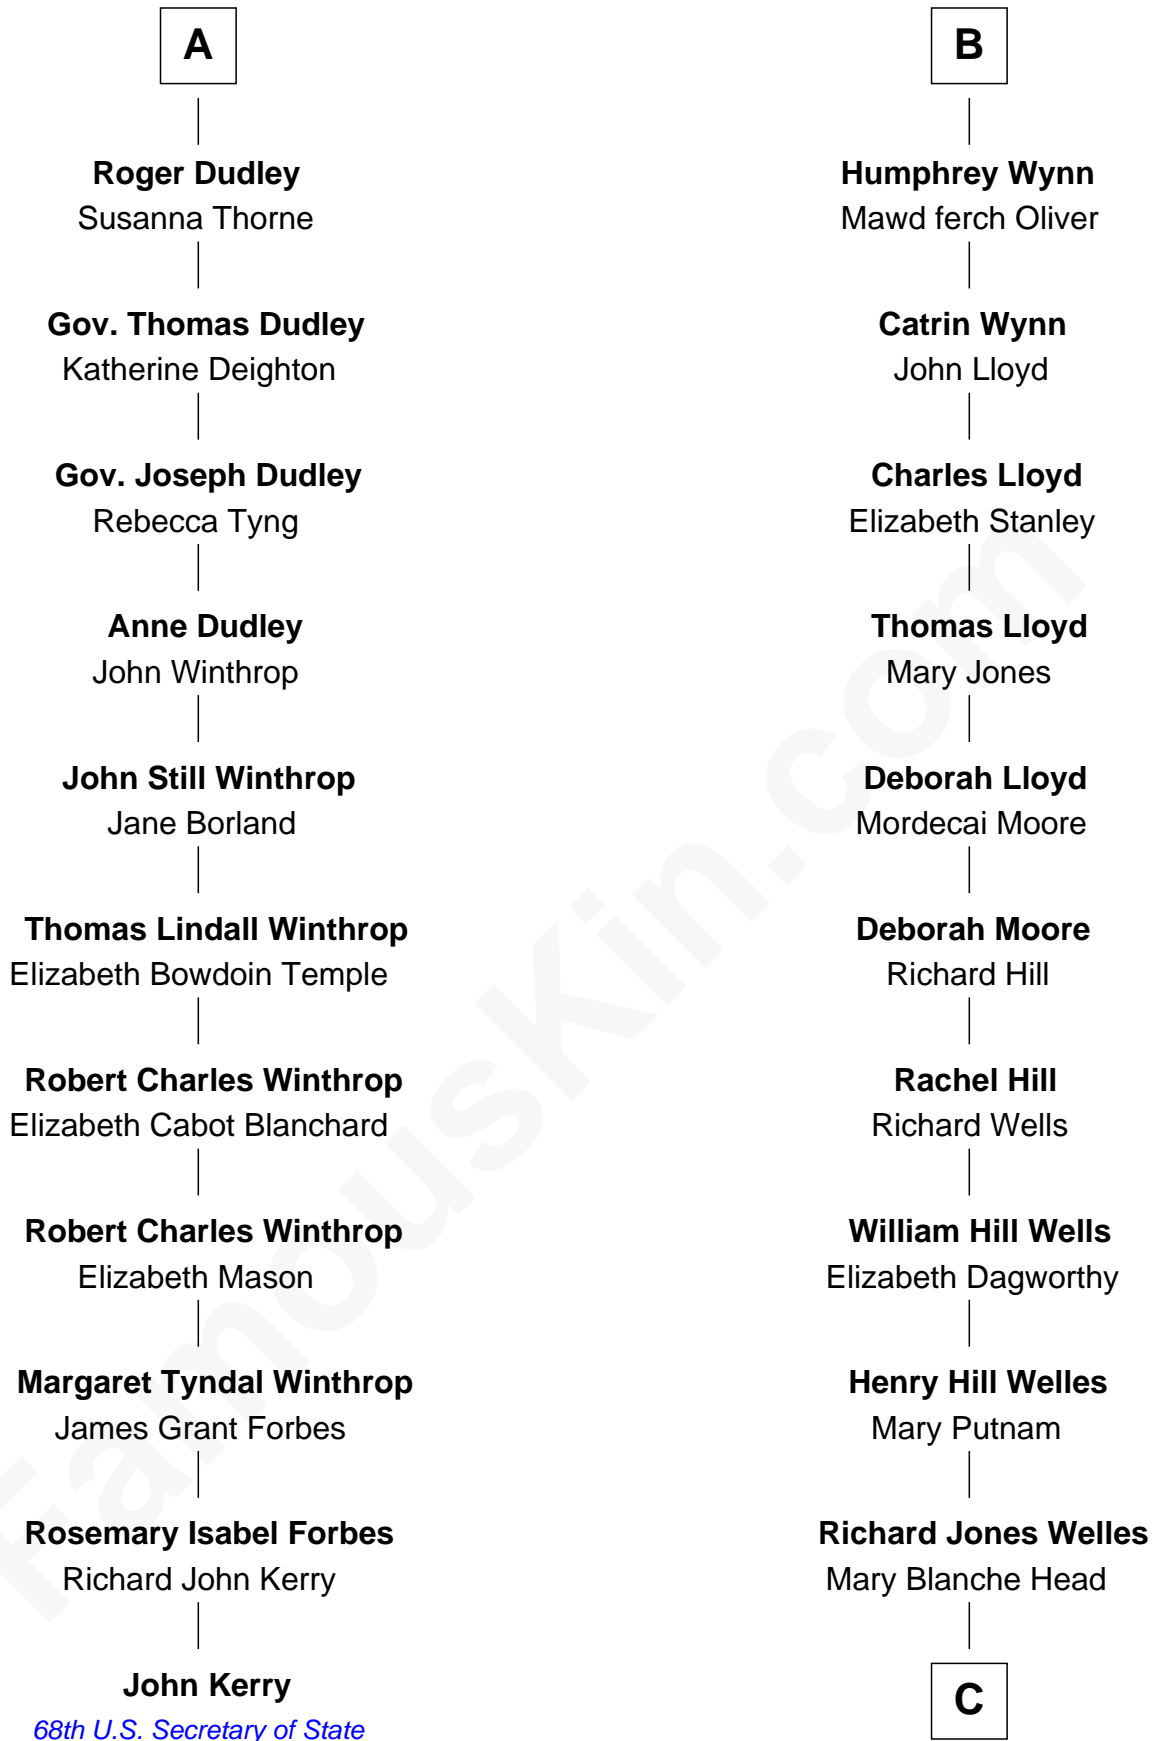

FamousKin.com Relationship Chart of

John Kerry

68th U.S. Secretary of State

17th cousin 1 time removed of

Orson Welles

Radio, Stage, and Movie Actor

C

Richard Head Welles