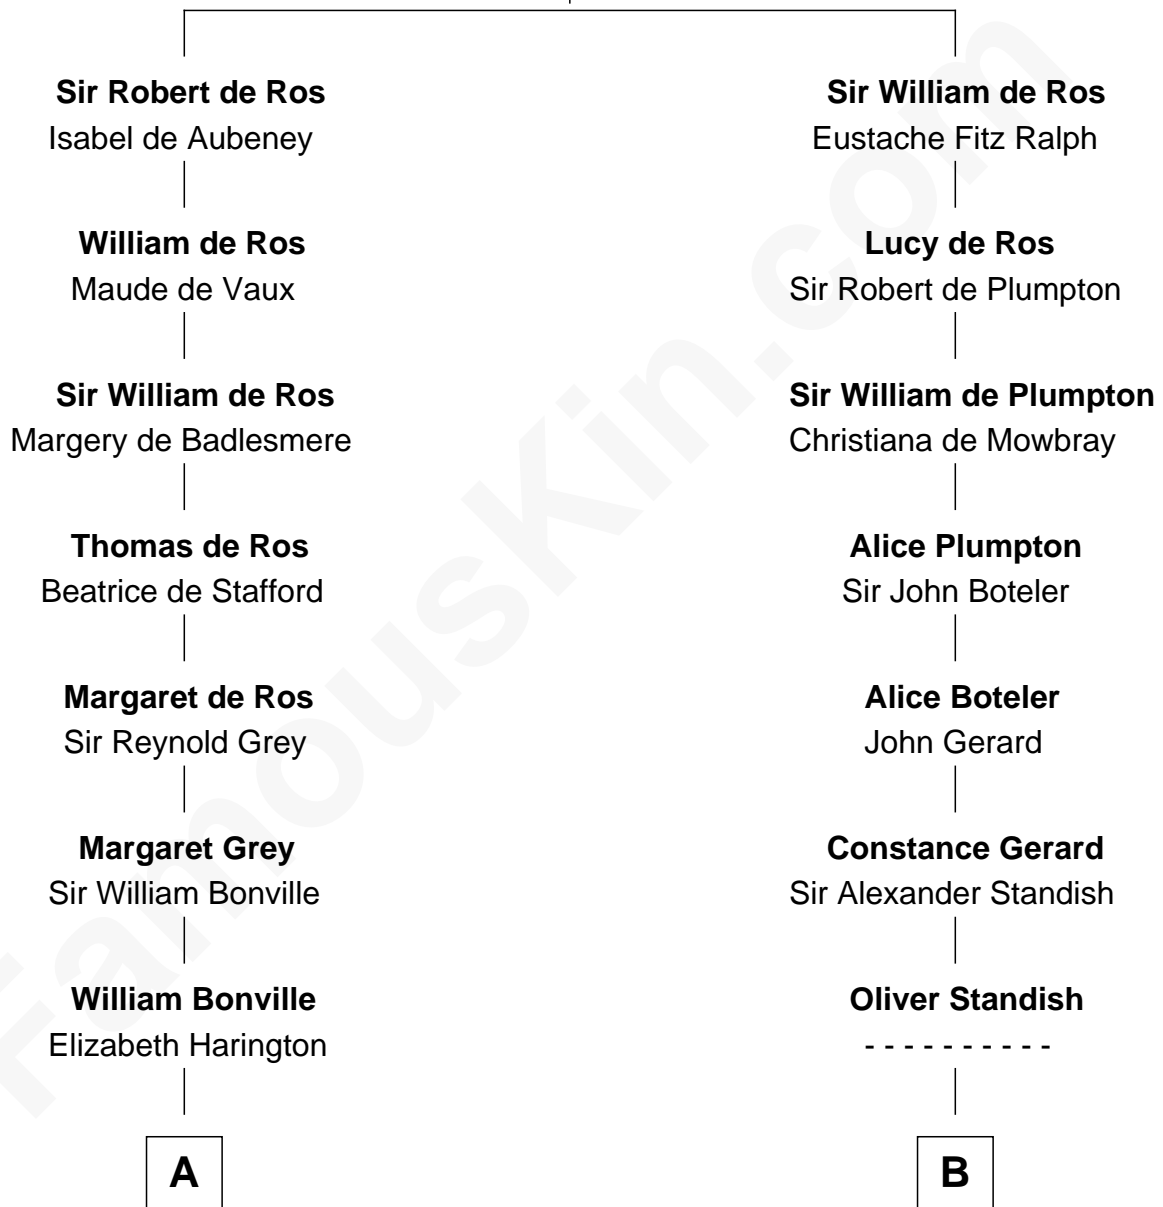

FamousKin.com Relationship Chart of

John Kerry

68th U.S. Secretary of State

16th cousin 5 times removed of

John Hancock

Signer of the Declaration of Independence

Sir William de Ros

Lucy FitzPiers

C

Robert Charles Winthrop
Elizabeth Cabot Blanchard

Robert Charles Winthrop
Elizabeth Mason

Margaret Tyndal Winthrop
James Grant Forbes

Rosemary Isabel Forbes
Richard John Kerry

John Kerry
68th U.S. Secretary of State