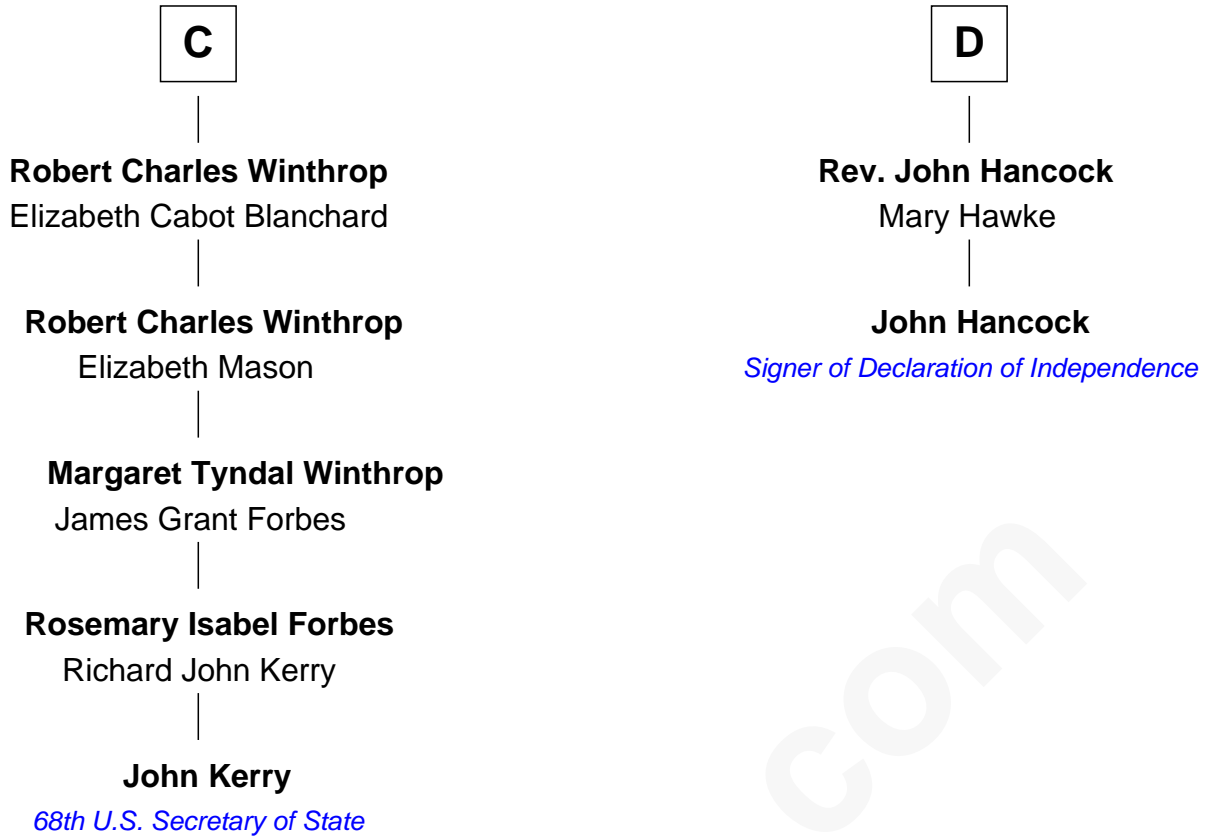

# FamousKin.com Relationship Chart of

**John Kerry**

*68th U.S. Secretary of State*

**18th cousin 3 times removed of**

**John Hancock**

*Signer of the Declaration of Independence*

**Sir William Longespee**

Ela of Salisbury

Emmeline de Ridelisford

**Ela Longespee**

Sir Roger la Zouche

**Sir Alan la Zouche**

Eleanor de Segrave

**Elena Zouche**

Alan de Charlton

**Alan de Charlton**

Margery FitzAer

**Thomas de Charlton**

-----

**Anna de Charlton**

William de Knightley

**B**

FamousKin.com