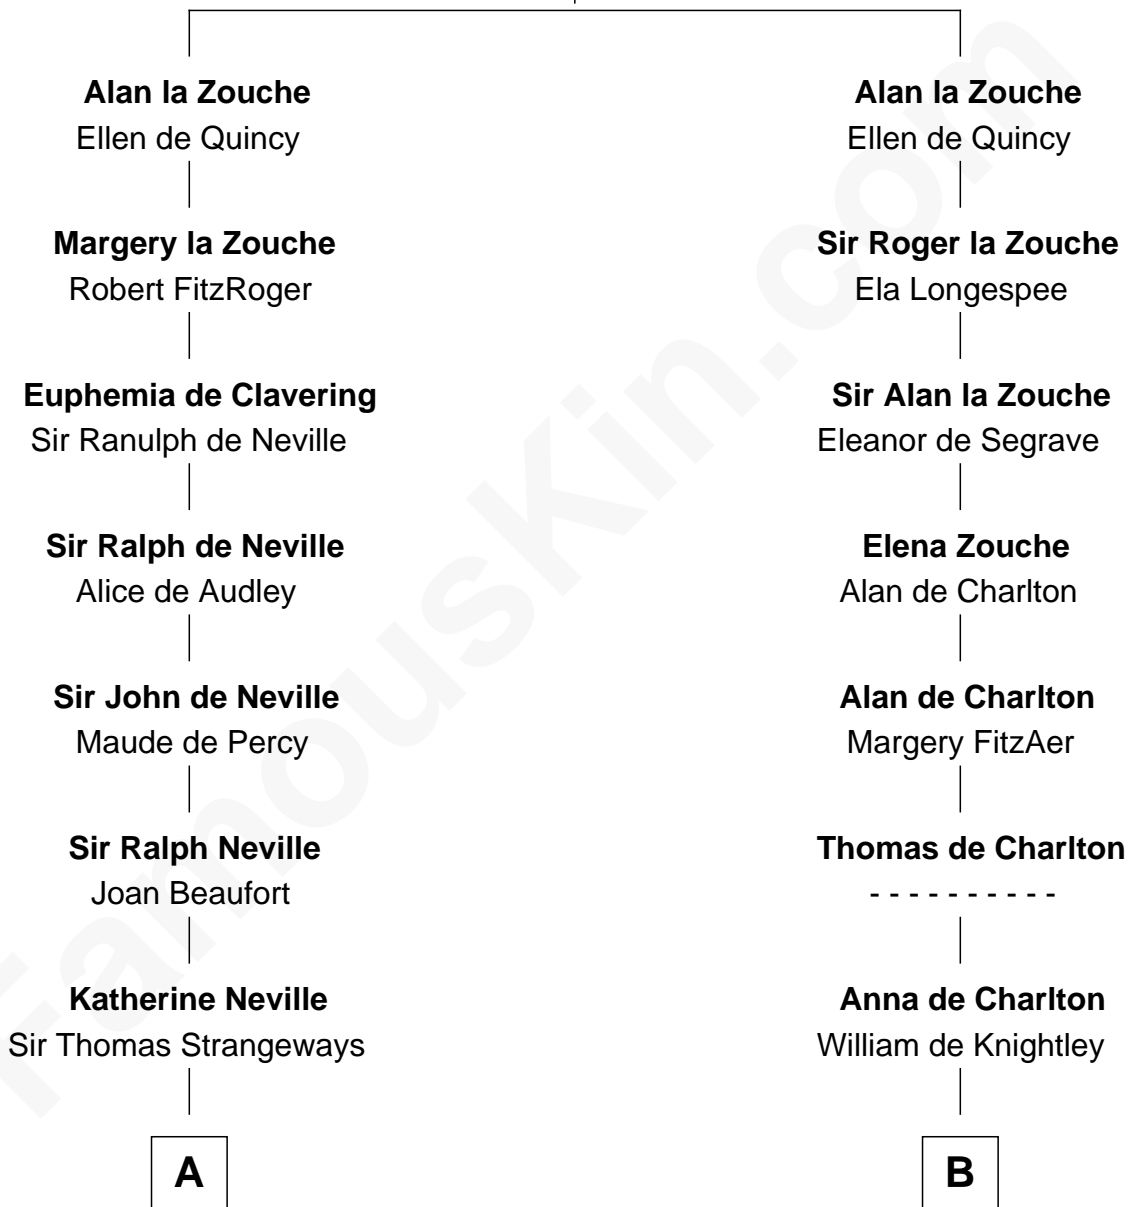

# FamousKin.com Relationship Chart of

**John Kerry**

*68th U.S. Secretary of State*

**18th cousin 3 times removed of**

**John Hancock**

*Signer of the Declaration of Independence*

**Roger la Zouche**

Margaret Biset

FamousKin.com