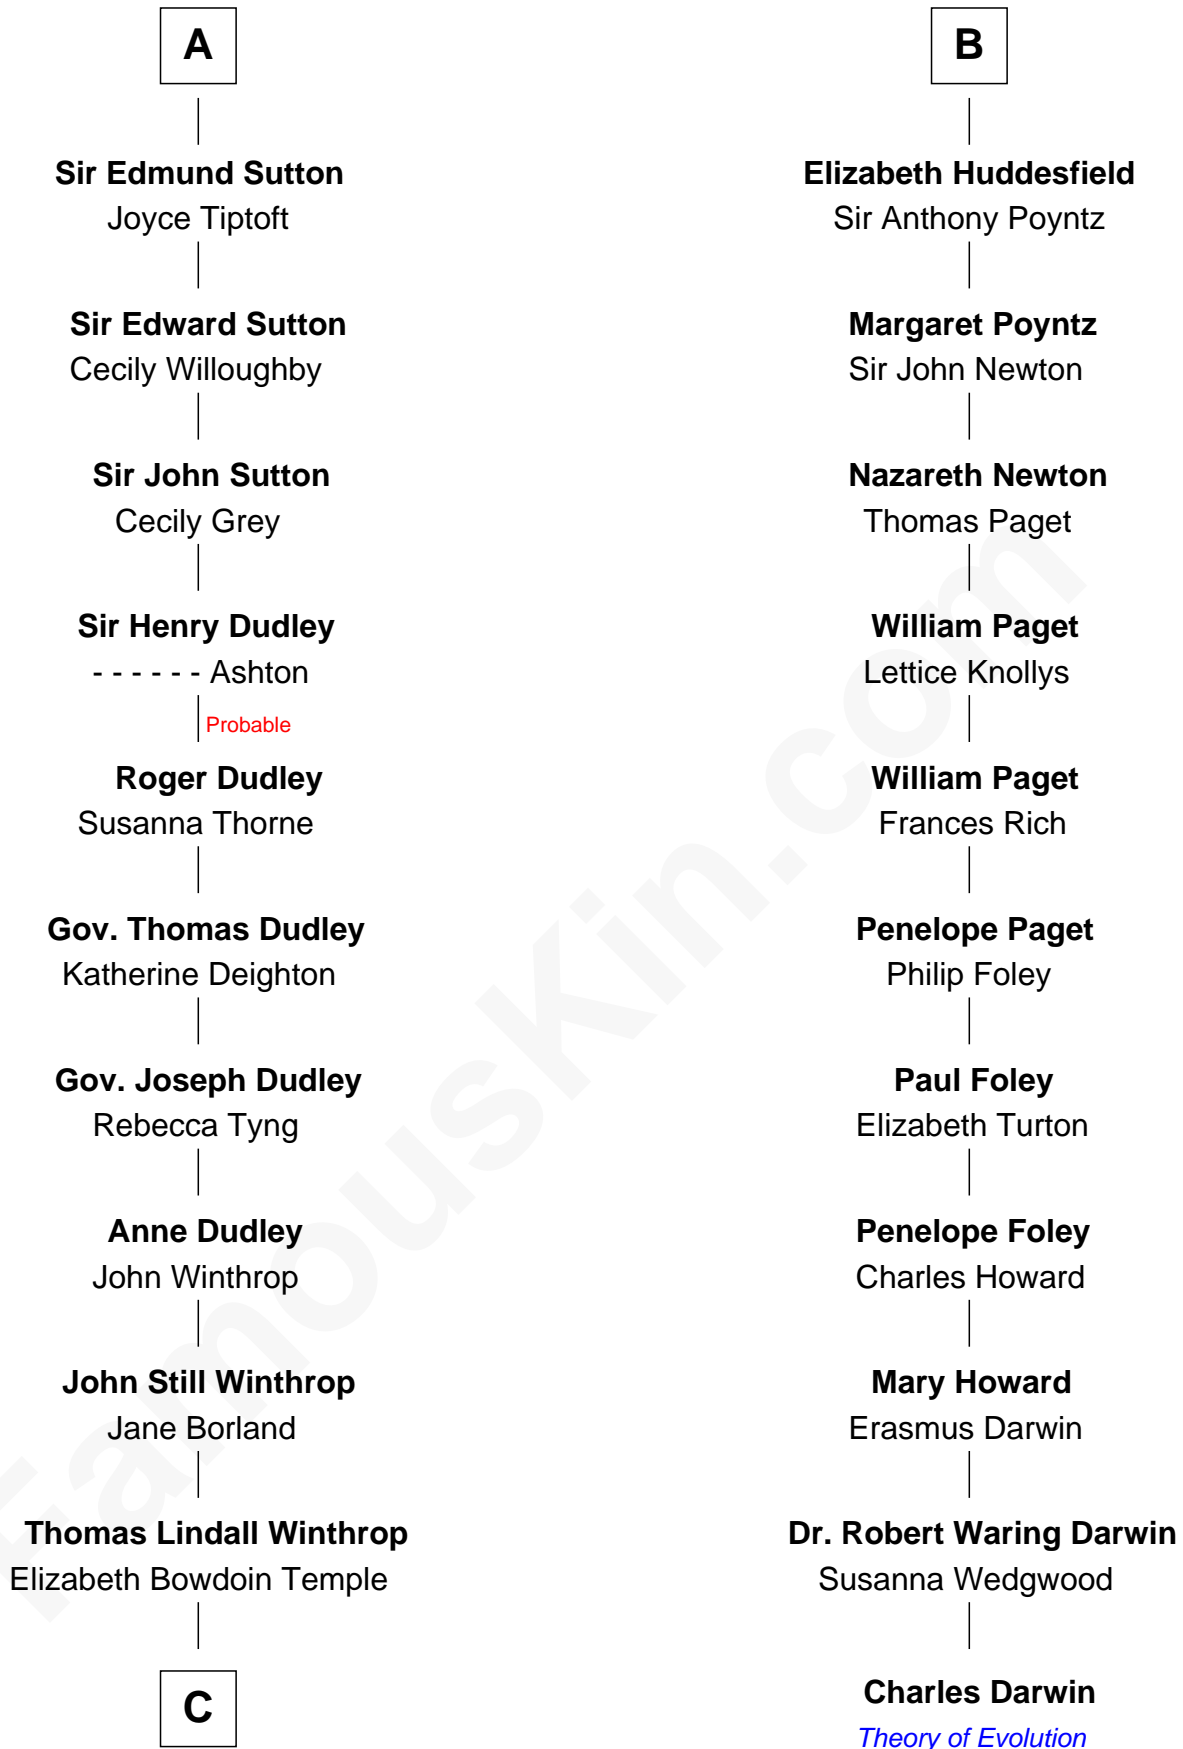

FamousKin.com

Relationship Chart of

John Kerry

68th U.S. Secretary of State

17th cousin 4 times removed of

Charles Darwin
Theory of Evolution

Sir Hugh le Despencer
Aveline Basset

Sir Hugh le Despencer
Isabella de Beauchamp

A

Eleanor le Despencer
Sir Hugh de Courtenay

Sir Hugh de Courtenay
Agnes de St. John

Sir Hugh de Courtenay
Margaret de Bohun

Sir Philip Courtenay
Anne Wake

Sir John Courtenay
Joan Champernoun

Sir Philip Courtenay
Elizabeth Hungerford

Katherine Courtenay
Sir William Huddesfield

B

C

Robert Charles Winthrop
Elizabeth Cabot Blanchard

Robert Charles Winthrop
Elizabeth Mason

Margaret Tyndal Winthrop
James Grant Forbes

Rosemary Isabel Forbes
Richard John Kerry