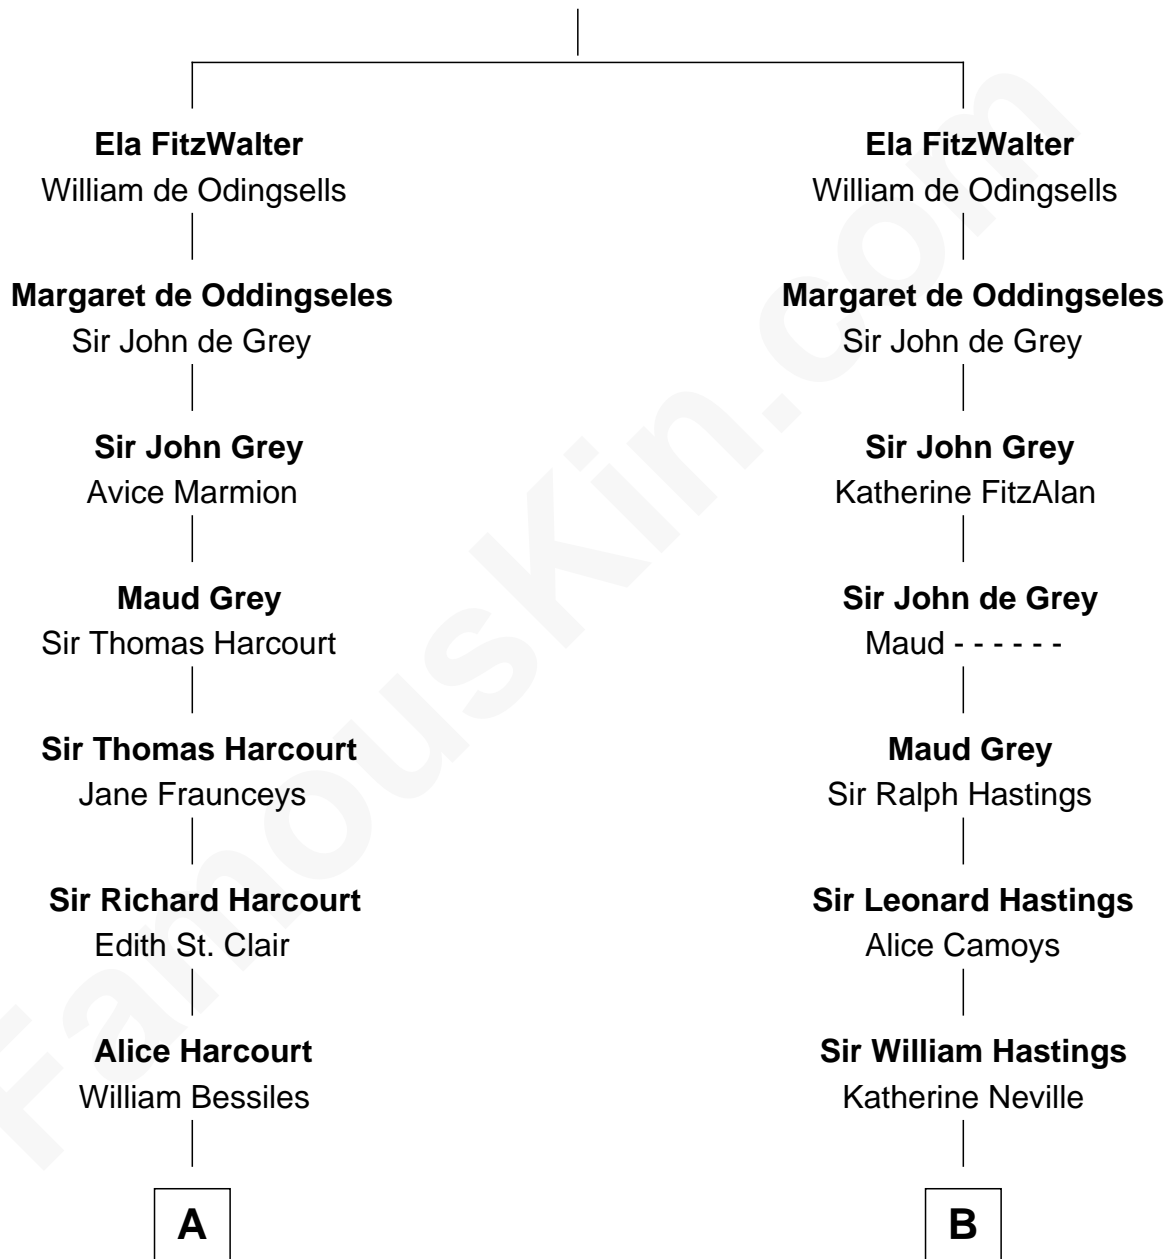

# FamousKin.com Relationship Chart of

**John Kerry**

*68th U.S. Secretary of State*

19th cousin 1 time removed of

**Charles Darwin**

*Theory of Evolution*

**Sir Walter FitzRobert**

Ida Longespee

FamousKin.com