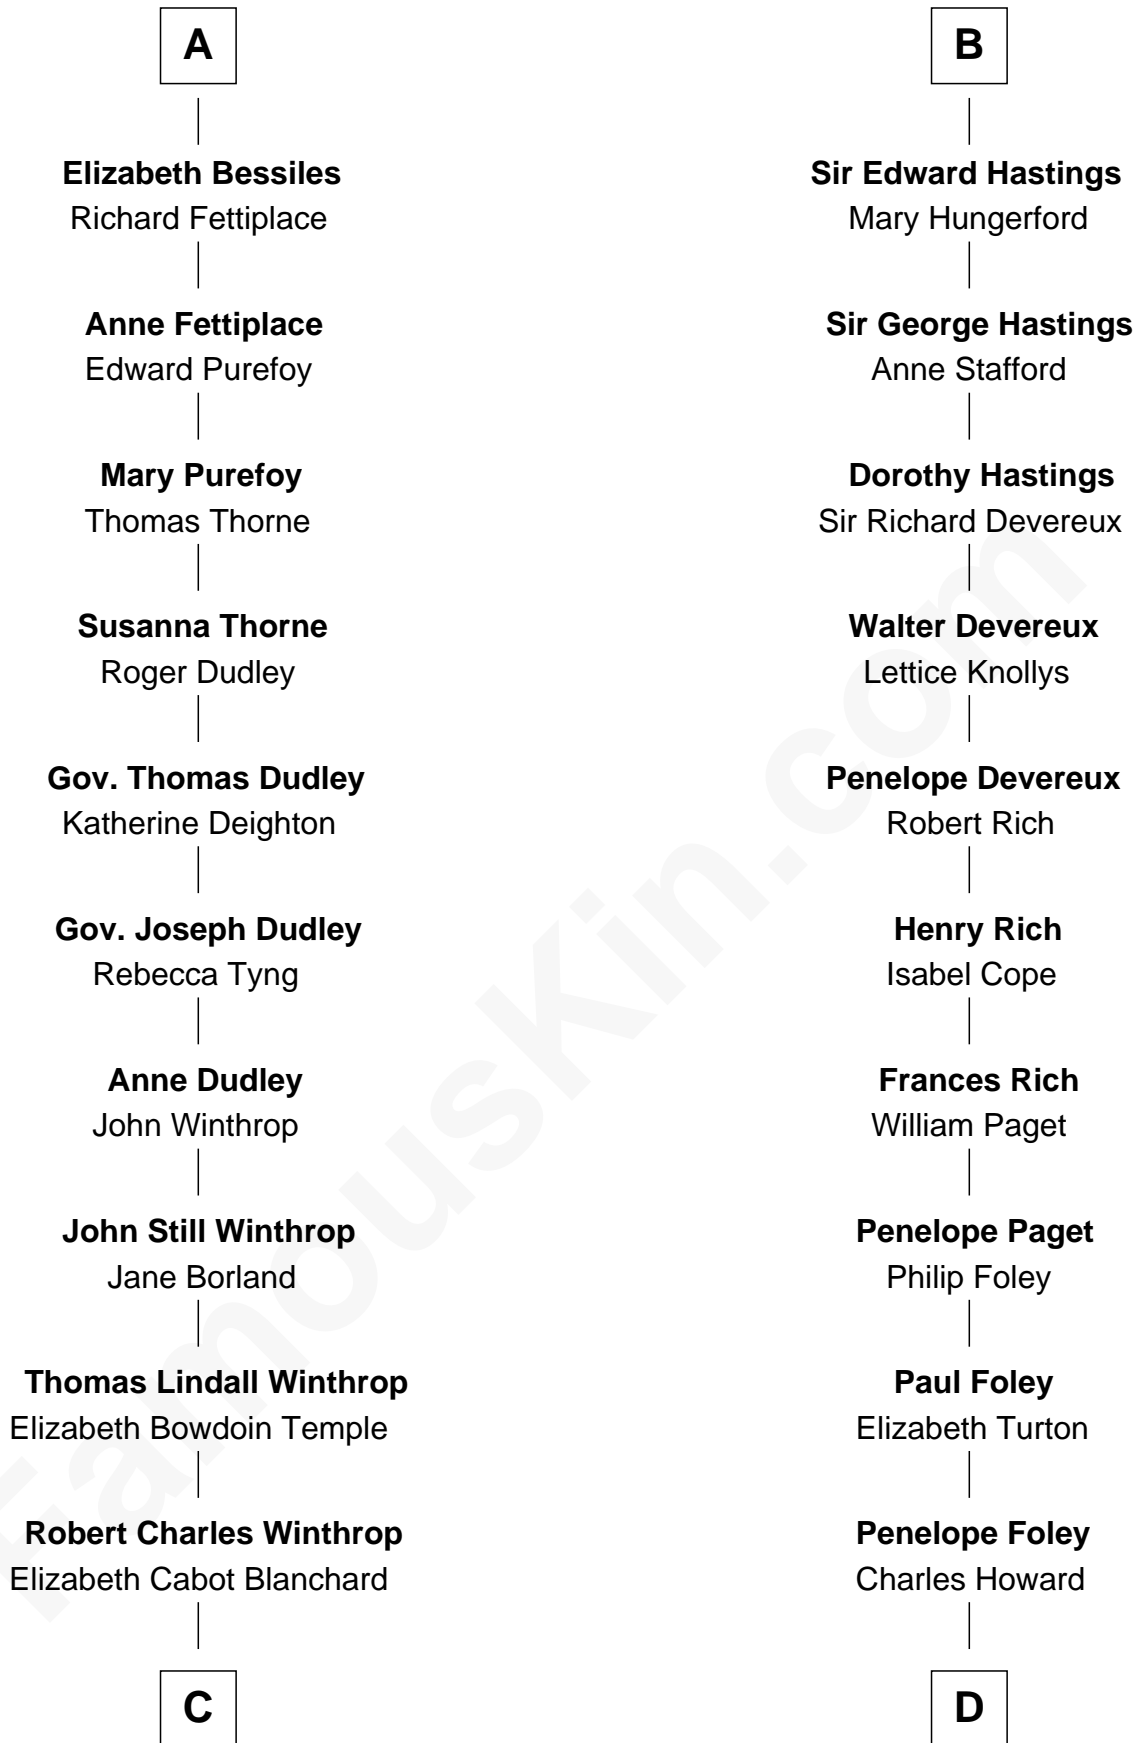

# FamousKin.com Relationship Chart of

**John Kerry**

*68th U.S. Secretary of State*

19th cousin 1 time removed of

**Charles Darwin**

*Theory of Evolution*

**Sir Walter FitzRobert**

Ida Longespee

FamousKin.com