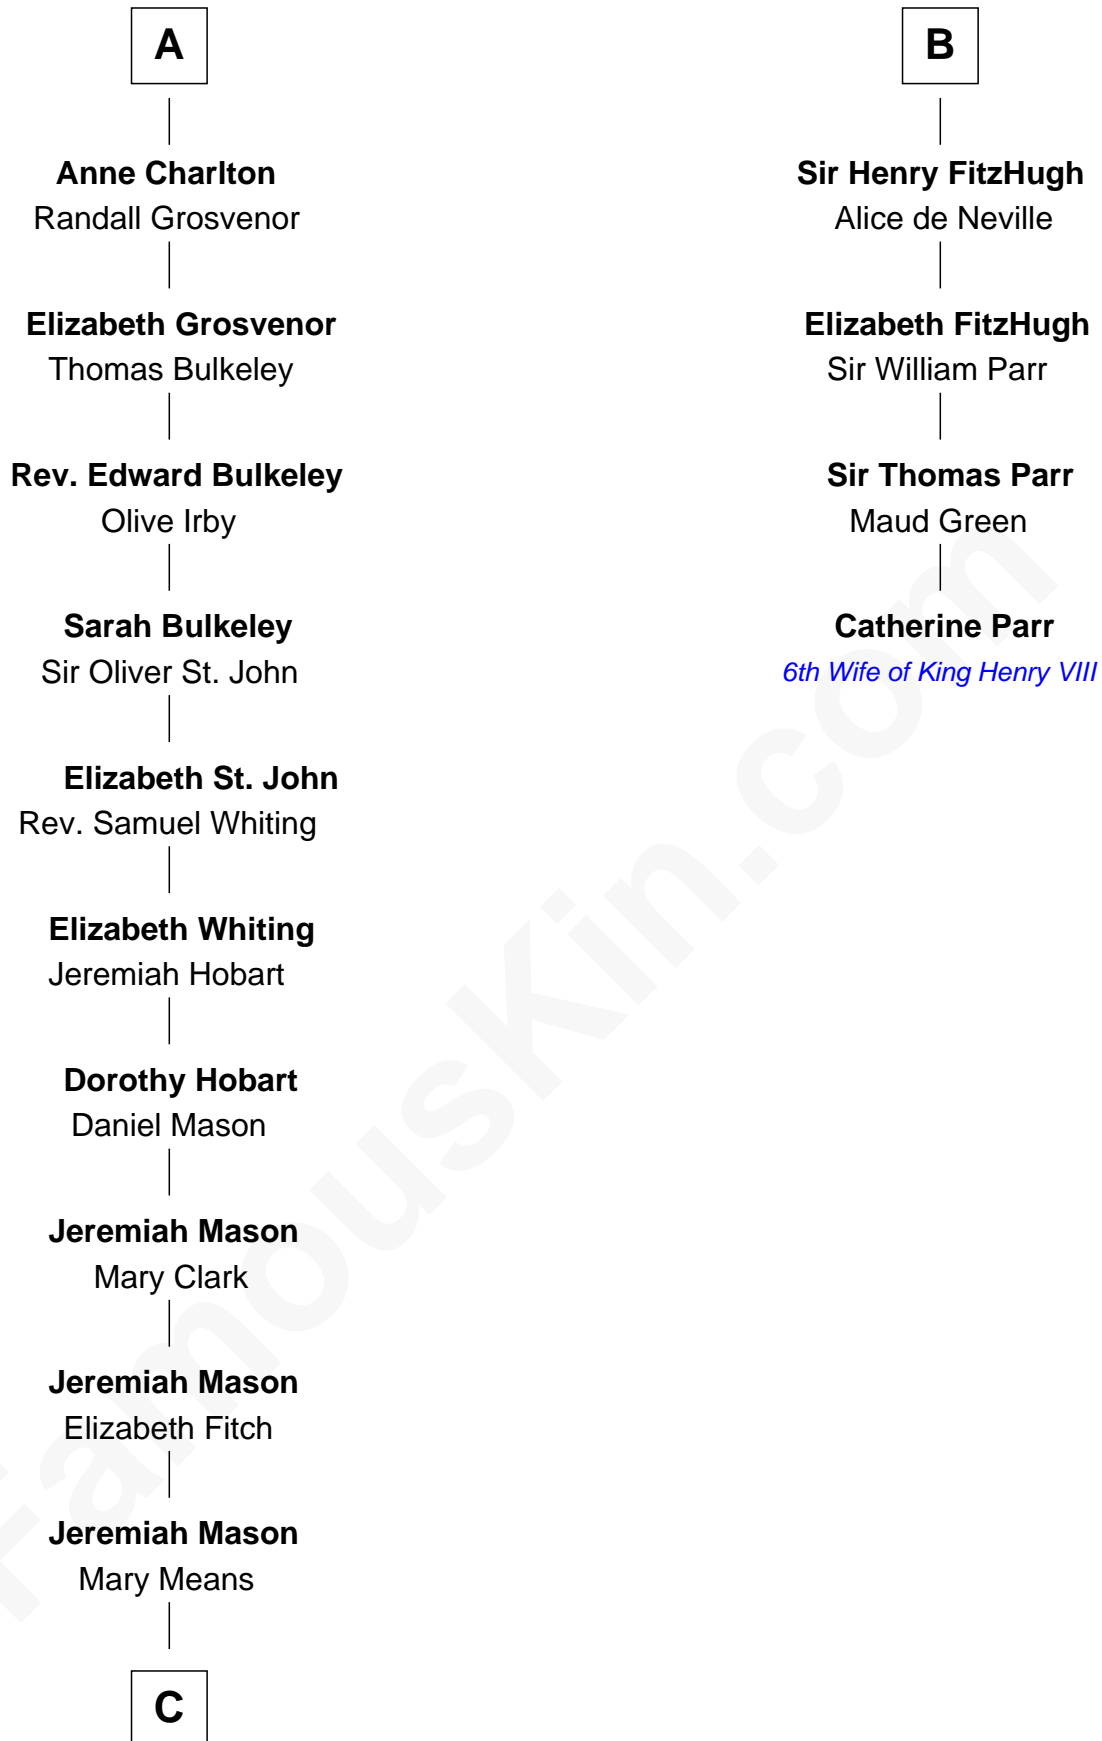

FamousKin.com

Relationship Chart of

John Kerry

68th U.S. Secretary of State

10th cousin 11 times removed of

Catherine Parr

6th Wife of King Henry VIII

C

Robert Means Mason

Sarah Ellen Francis

Elizabeth Mason

Robert Charles Winthrop

Margaret Tyndal Winthrop

James Grant Forbes

Rosemary Isabel Forbes

Richard John Kerry