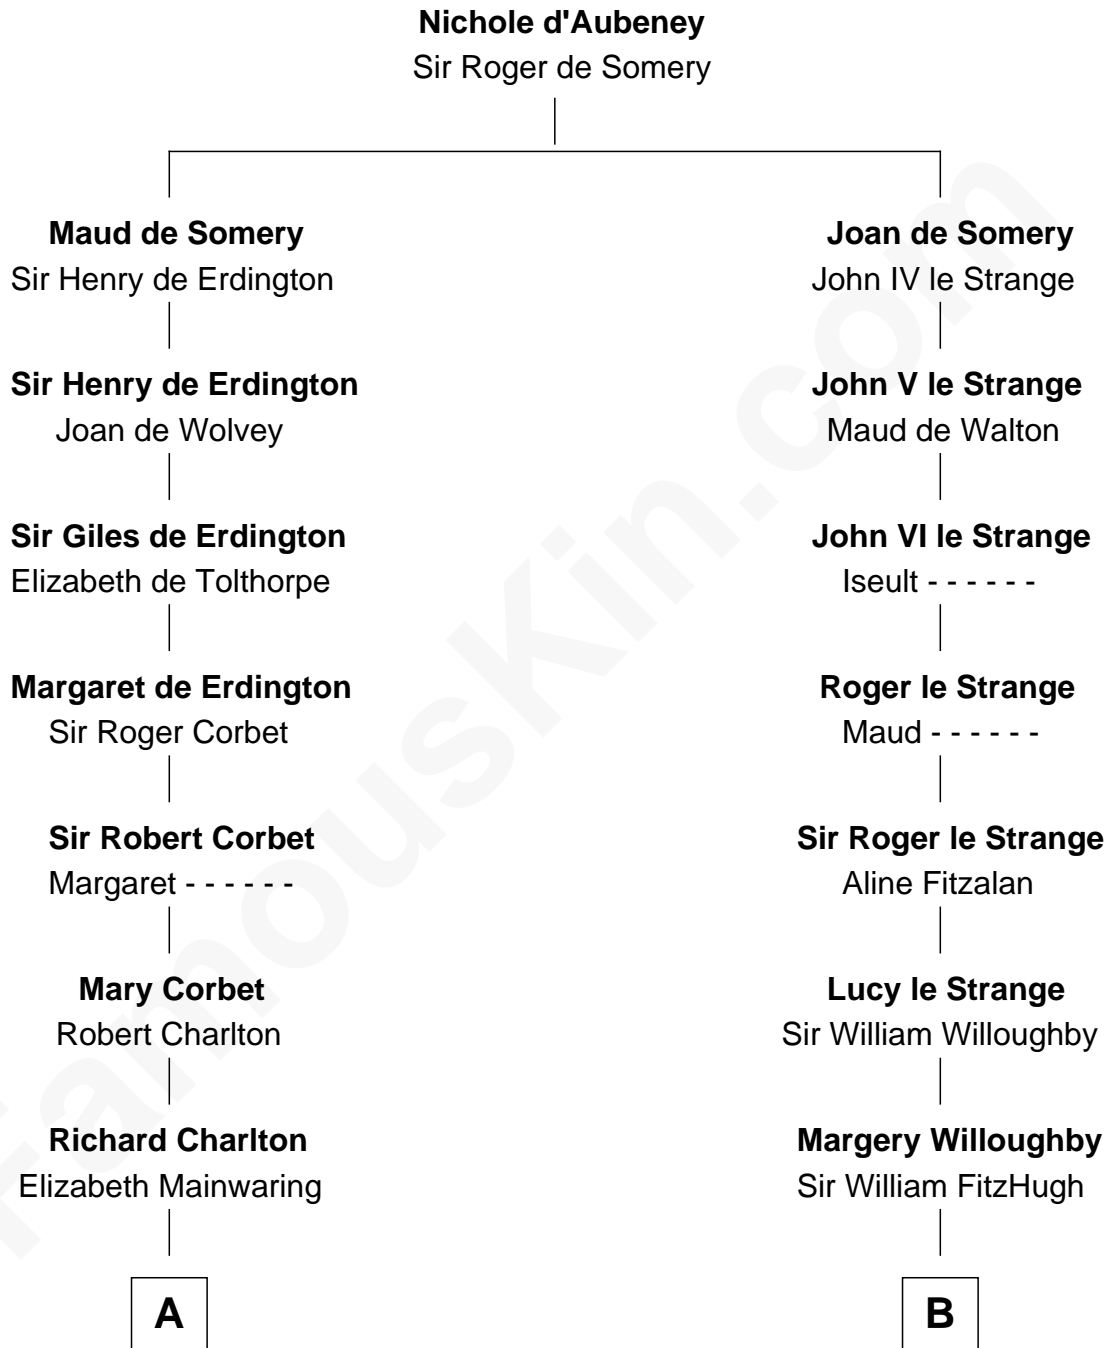

FamousKin.com

Relationship Chart of

John Kerry

68th U.S. Secretary of State

10th cousin 11 times removed of

Catherine Parr

6th Wife of King Henry VIII

C

Robert Means Mason

Sarah Ellen Francis

Elizabeth Mason

Robert Charles Winthrop

Margaret Tyndal Winthrop

James Grant Forbes

Rosemary Isabel Forbes

Richard John Kerry