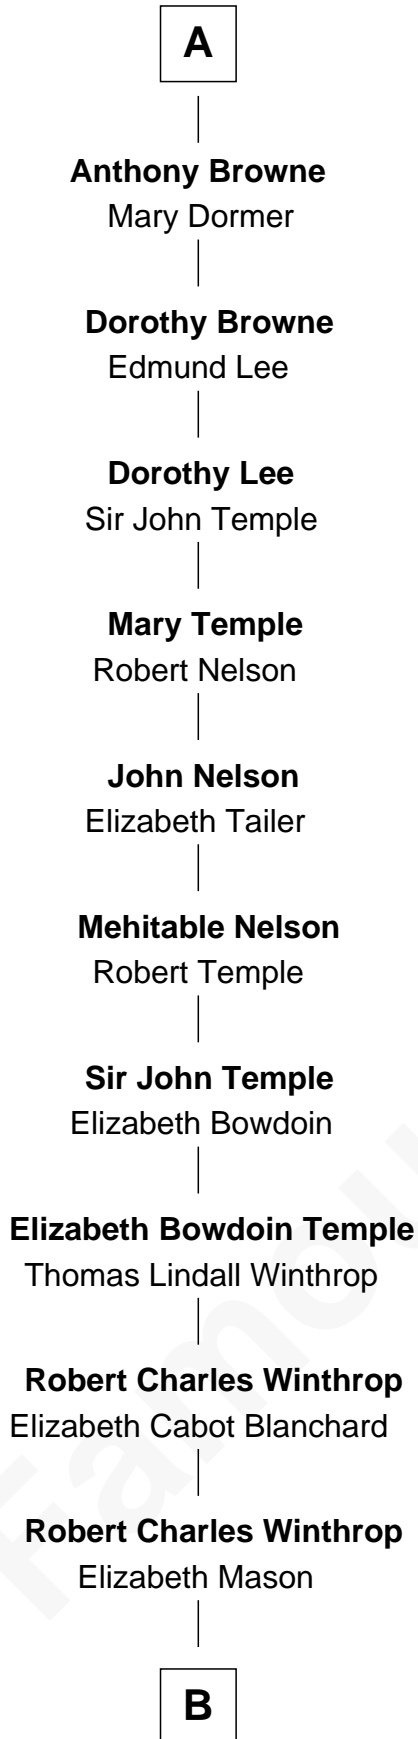

FamousKin.com

Relationship Chart of

John Kerry

68th U.S. Secretary of State

5th cousin 14 times removed of

Catherine Parr

6th Wife of King Henry VIII

B

—
Margaret Tyndal Winthrop

James Grant Forbes

—
Rosemary Isabel Forbes

Richard John Kerry

—
John Kerry

68th U.S. Secretary of State

FamousKin.com