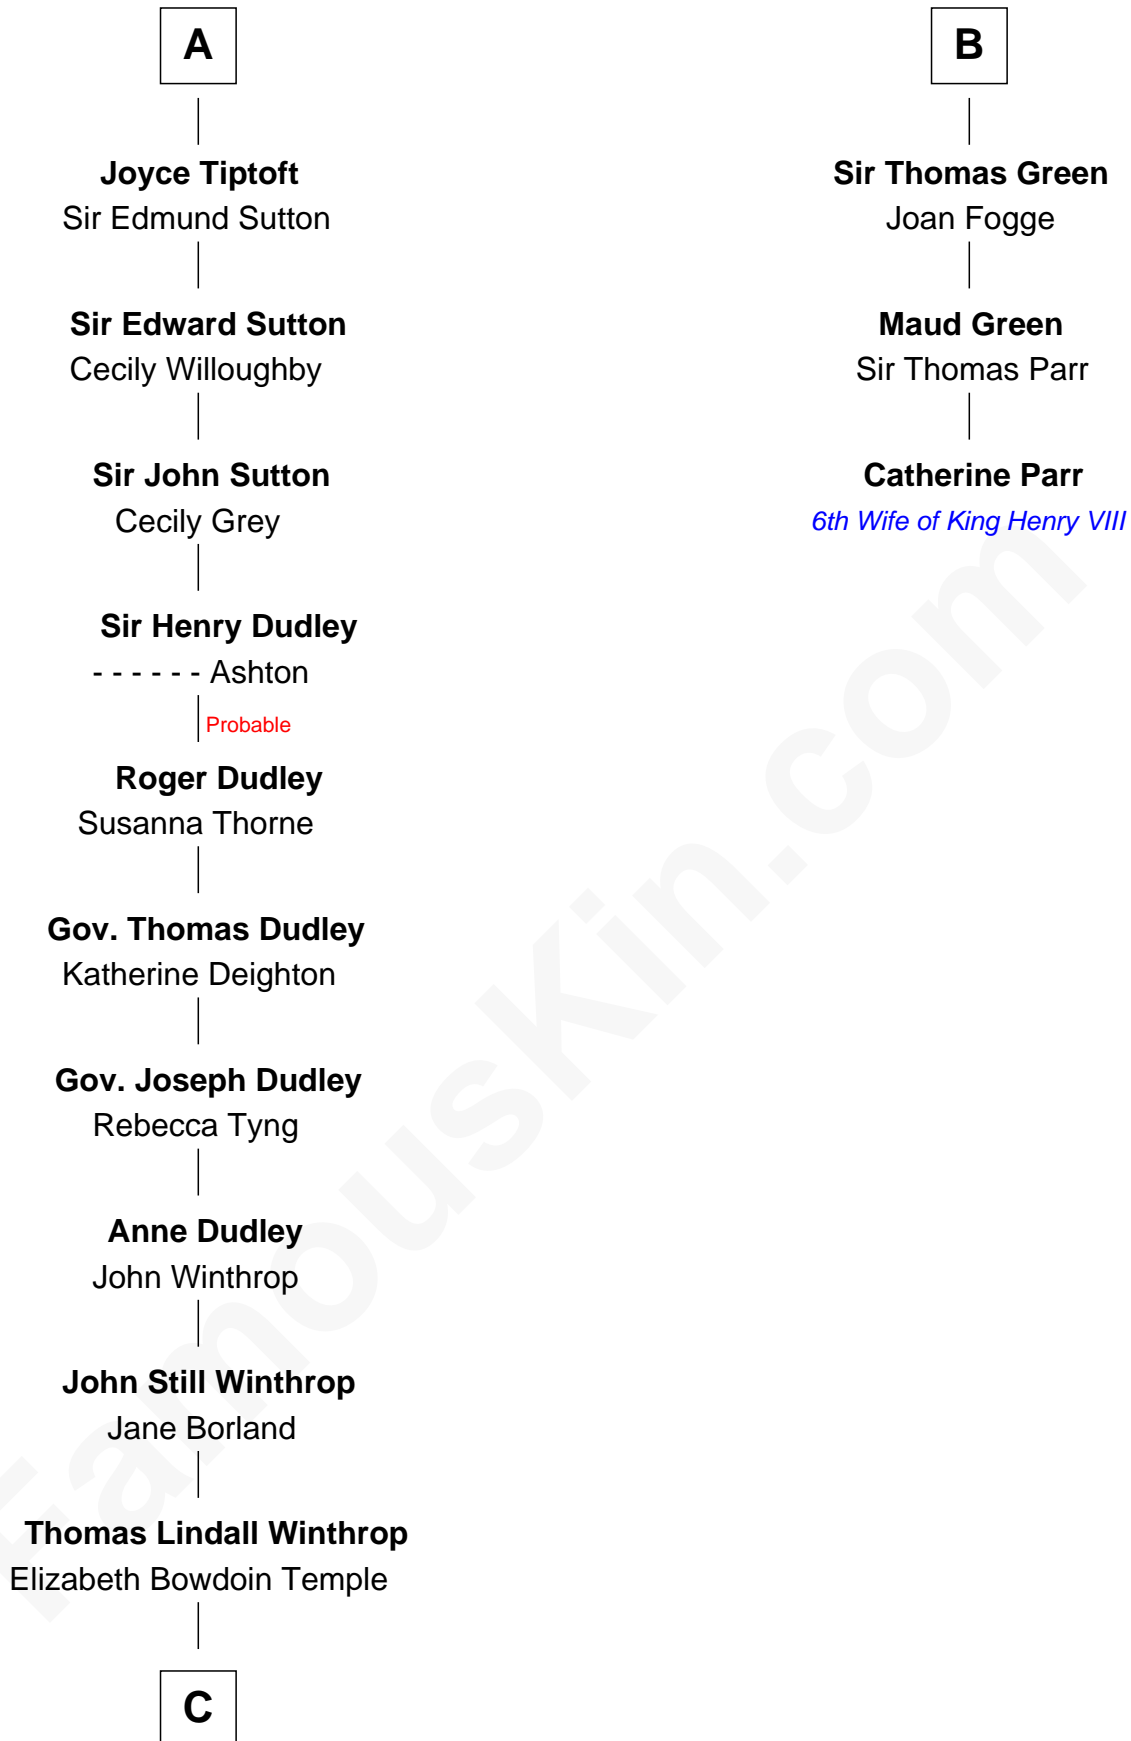

FamousKin.com

Relationship Chart of

John Kerry

68th U.S. Secretary of State

9th cousin 12 times removed of

Catherine Parr

6th Wife of King Henry VIII

Sir John FitzGeoffrey

Isabel le Bigod

C

Robert Charles Winthrop
Elizabeth Cabot Blanchard

Robert Charles Winthrop
Elizabeth Mason

Margaret Tyndal Winthrop
James Grant Forbes

Rosemary Isabel Forbes
Richard John Kerry

John Kerry
68th U.S. Secretary of State