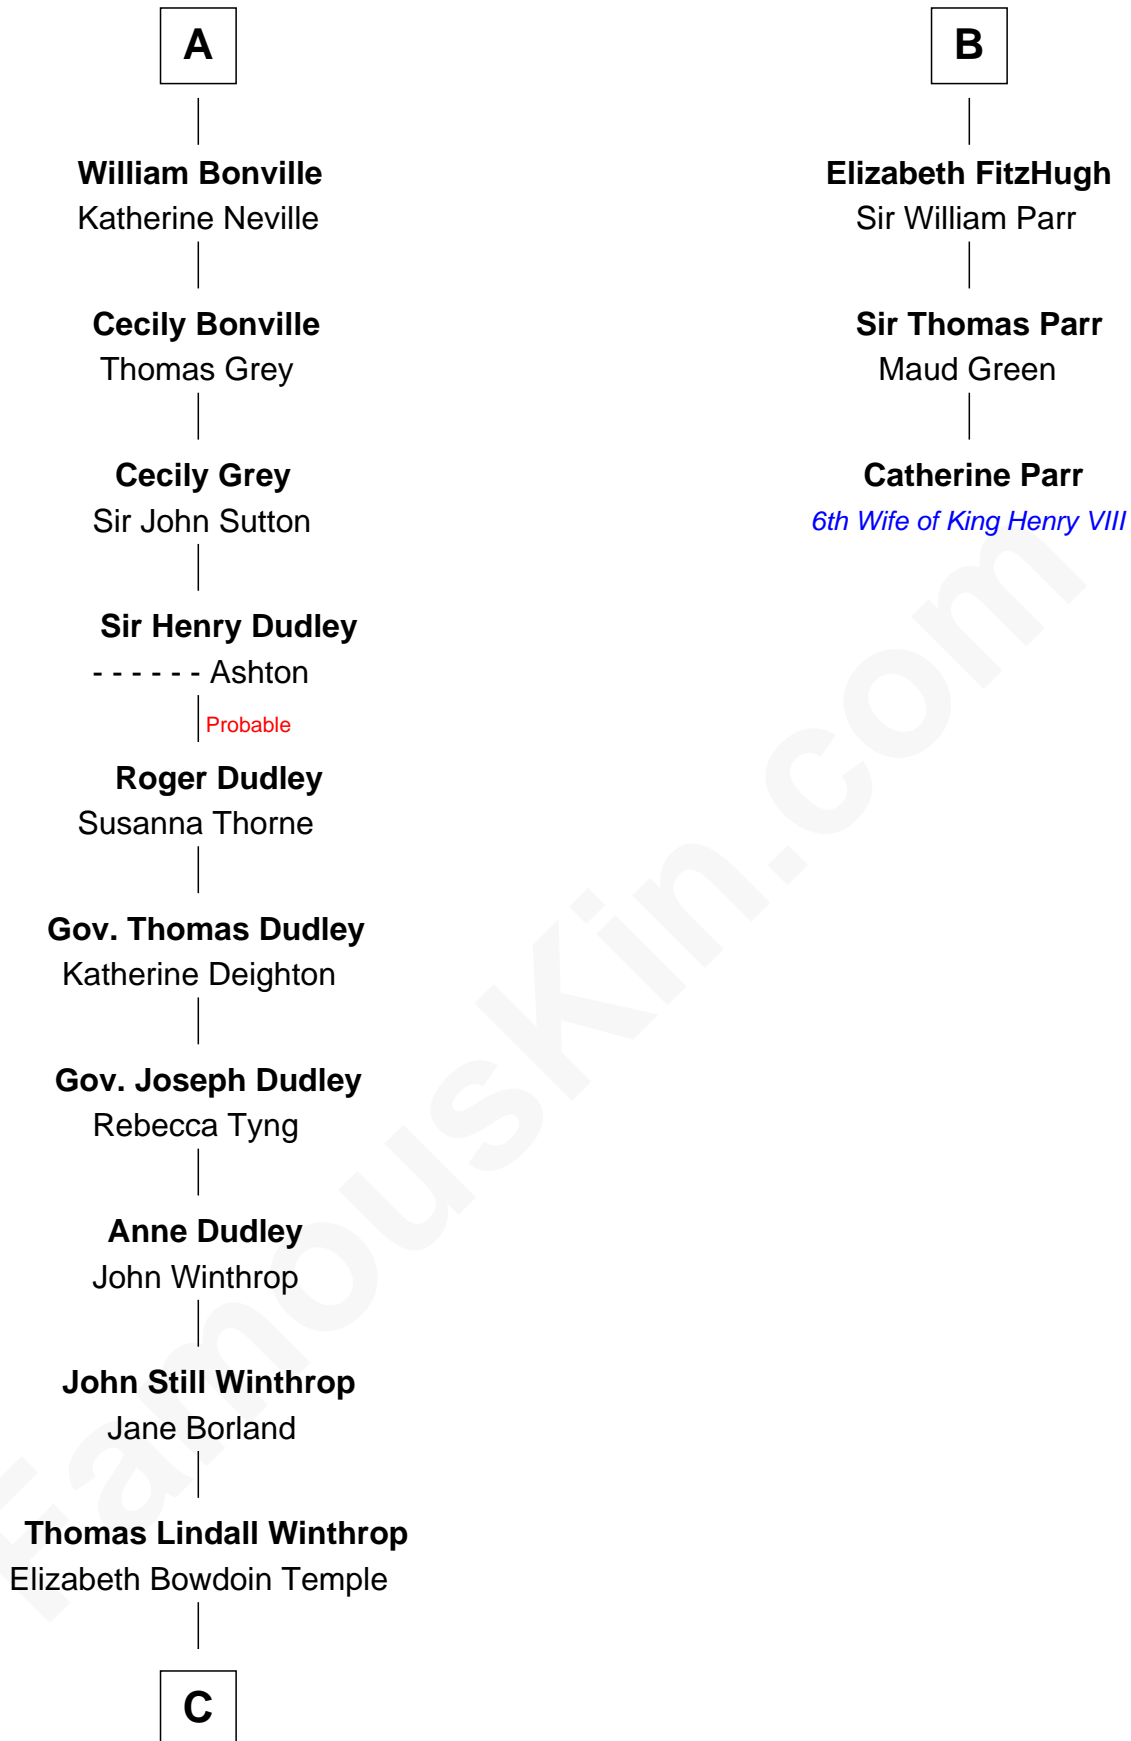

FamousKin.com

Relationship Chart of

John Kerry

68th U.S. Secretary of State

9th cousin 12 times removed of

Catherine Parr

6th Wife of King Henry VIII

C

Robert Charles Winthrop
Elizabeth Cabot Blanchard

Robert Charles Winthrop
Elizabeth Mason

Margaret Tyndal Winthrop
James Grant Forbes

Rosemary Isabel Forbes
Richard John Kerry

John Kerry
68th U.S. Secretary of State