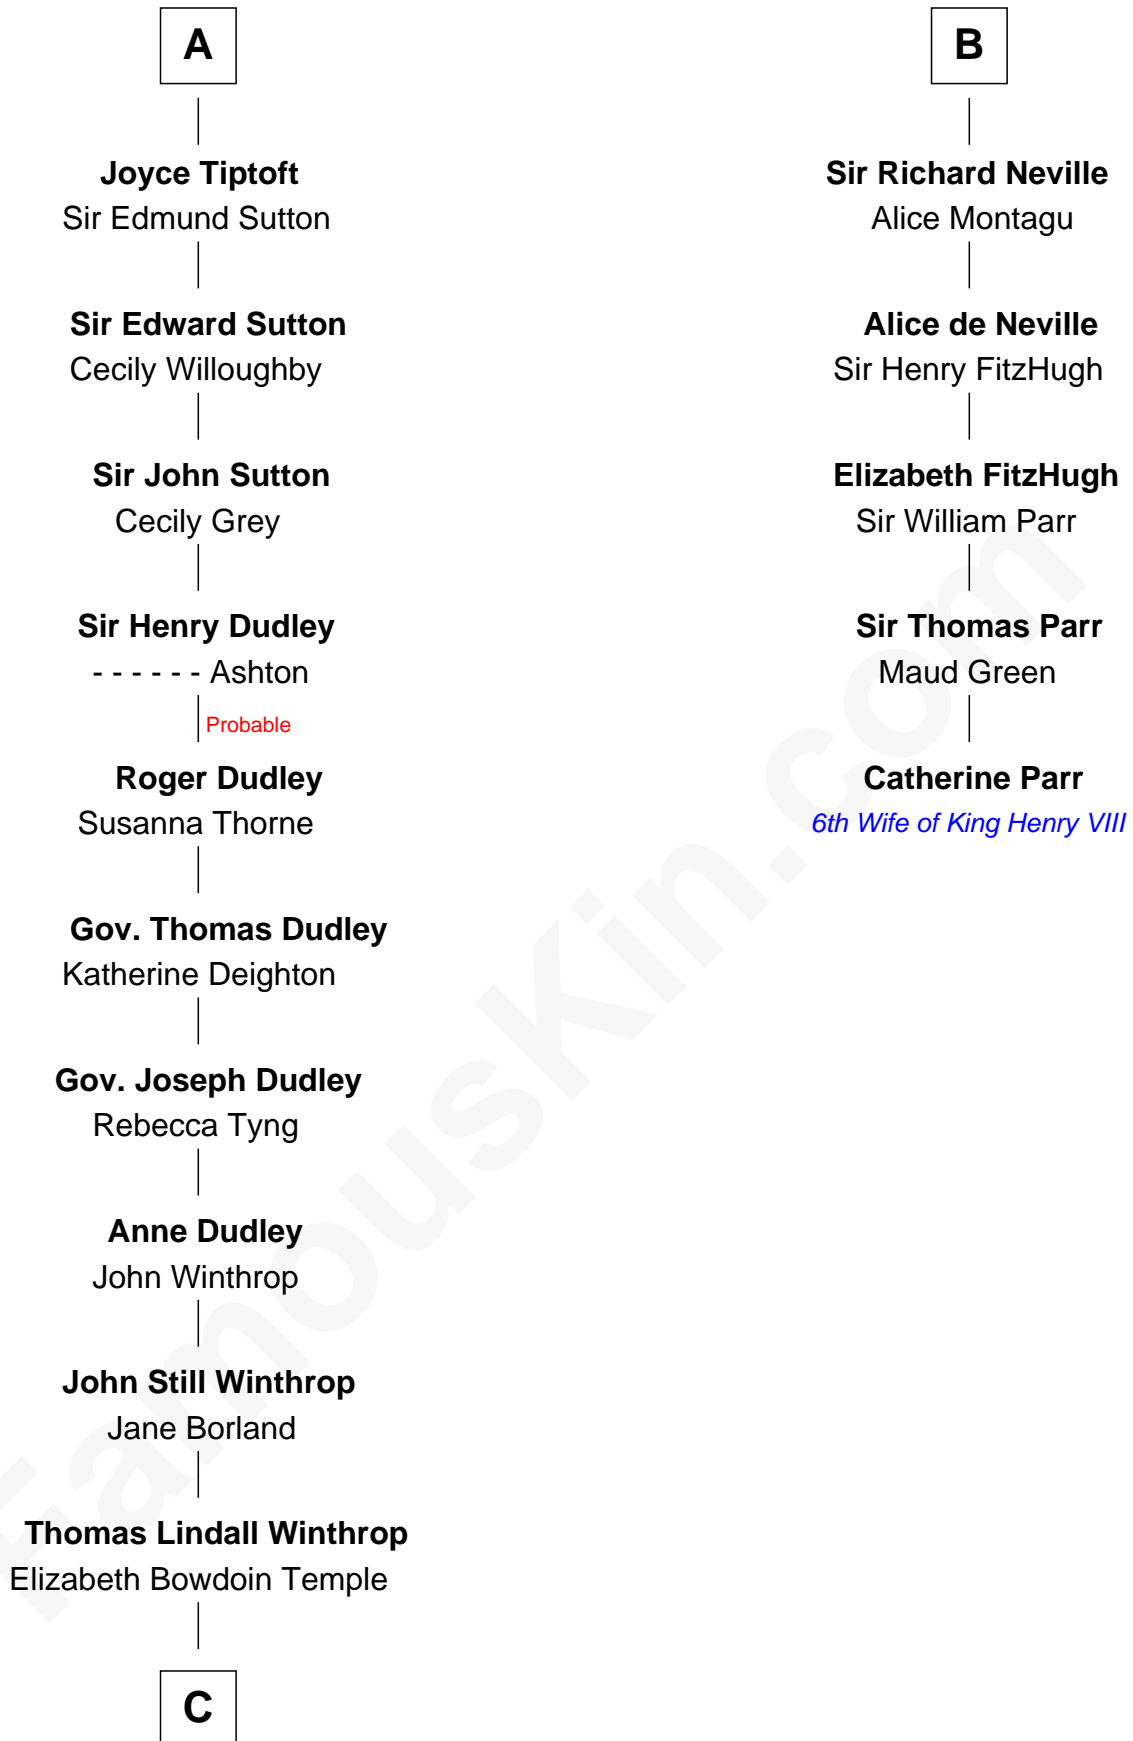

FamousKin.com

Relationship Chart of

John Kerry

68th U.S. Secretary of State

11th cousin 10 times removed of

Catherine Parr

6th Wife of King Henry VIII

Henry II, Duke of Brabant
Marie of Hohenstaufen

Matilda of Brabant
Robert I, Count of Artois

Blanche of Artois
Edmund Plantagenet

Henry Plantagenet
Maud de Chaworth

Eleanor Plantagenet
Richard Fitzalan

Alice Fitzalan
Sir Thomas de Holand

Eleanor Holand
Edward Cherleton

Joyce Cherleton
Sir John Tiptoft

A

Matilda of Brabant
Robert I, Count of Artois

Blanche of Artois
King Henry I of Navarre

Joan of Navarre
King Philip IV of France

Isabella of France
Edward II, King of England

Edward III, King of England
Philippa of Hainault

John of Gaunt
Katherine Roet

Joan Beaufort
Sir Ralph Neville

B

C

Robert Charles Winthrop
Elizabeth Cabot Blanchard

Robert Charles Winthrop
Elizabeth Mason

Margaret Tyndal Winthrop
James Grant Forbes