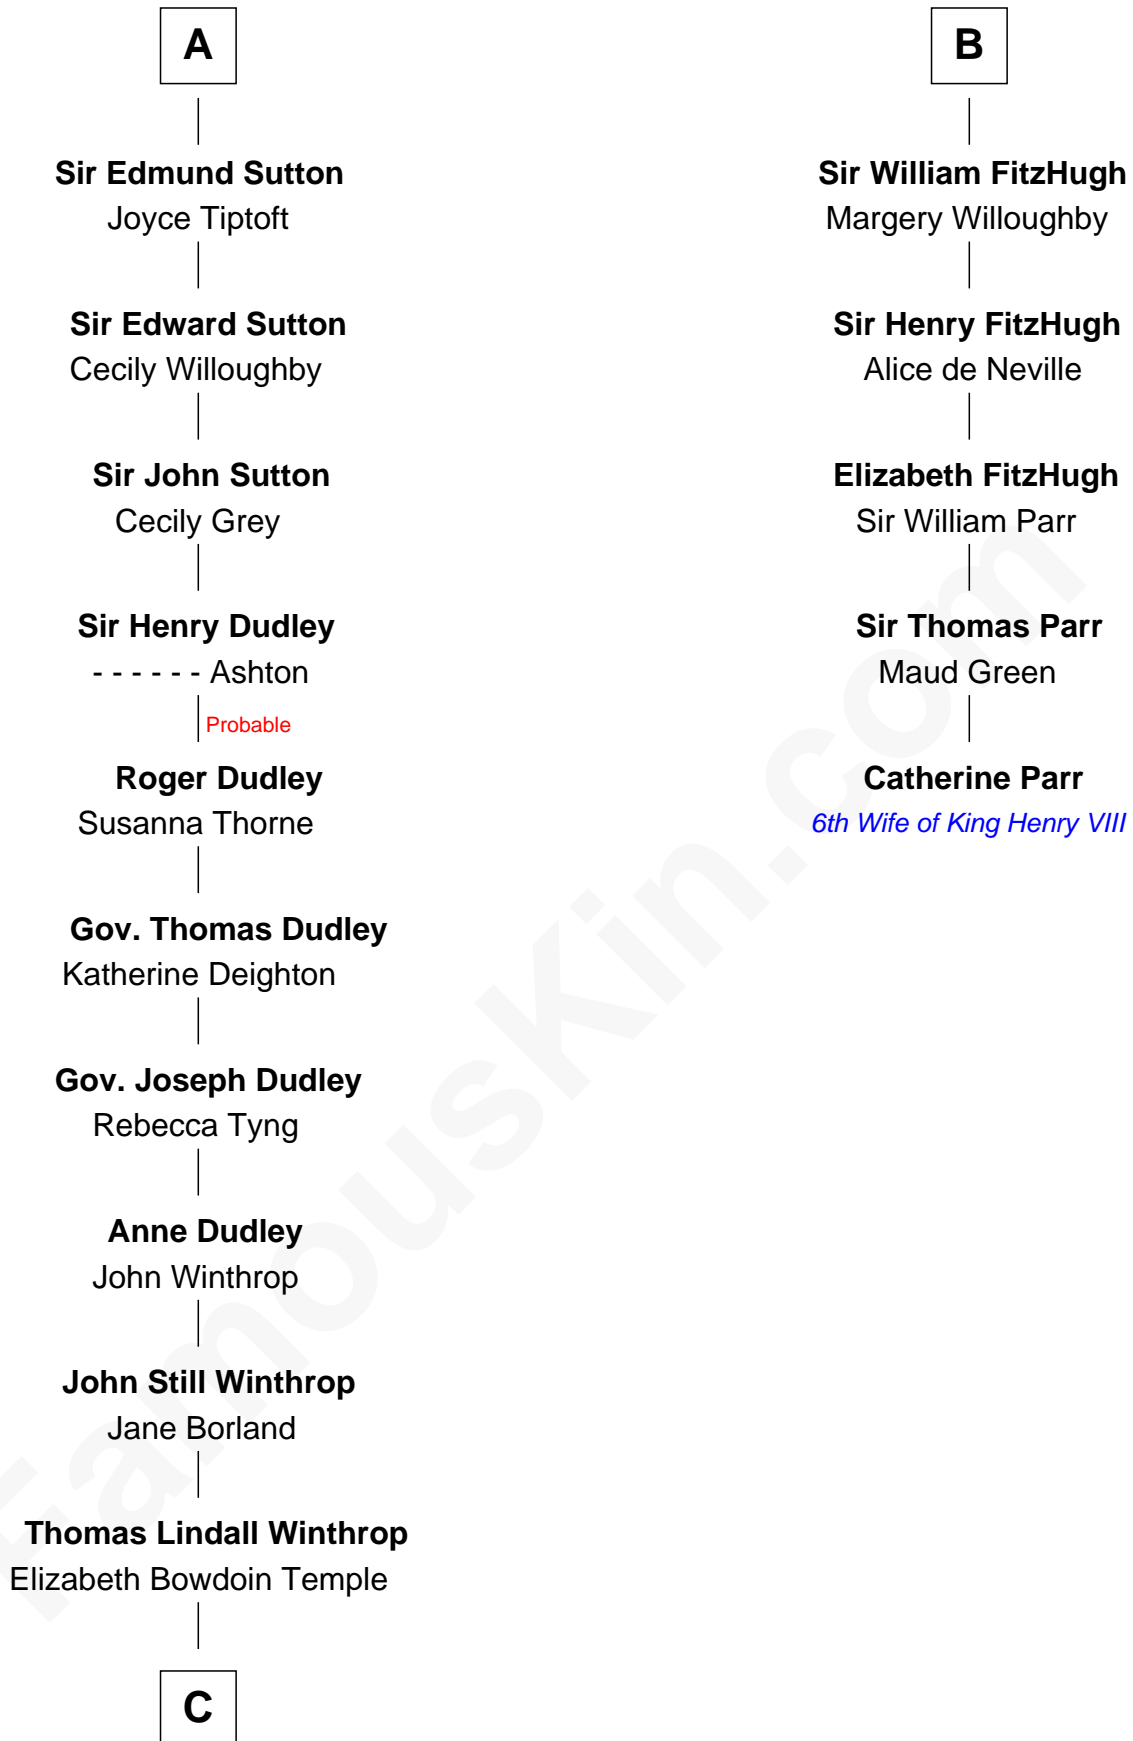

FamousKin.com

Relationship Chart of

John Kerry

68th U.S. Secretary of State

11th cousin 10 times removed of

Catherine Parr

6th Wife of King Henry VIII

C

Robert Charles Winthrop
Elizabeth Cabot Blanchard

Robert Charles Winthrop
Elizabeth Mason

Margaret Tyndal Winthrop
James Grant Forbes

Rosemary Isabel Forbes
Richard John Kerry

John Kerry
68th U.S. Secretary of State