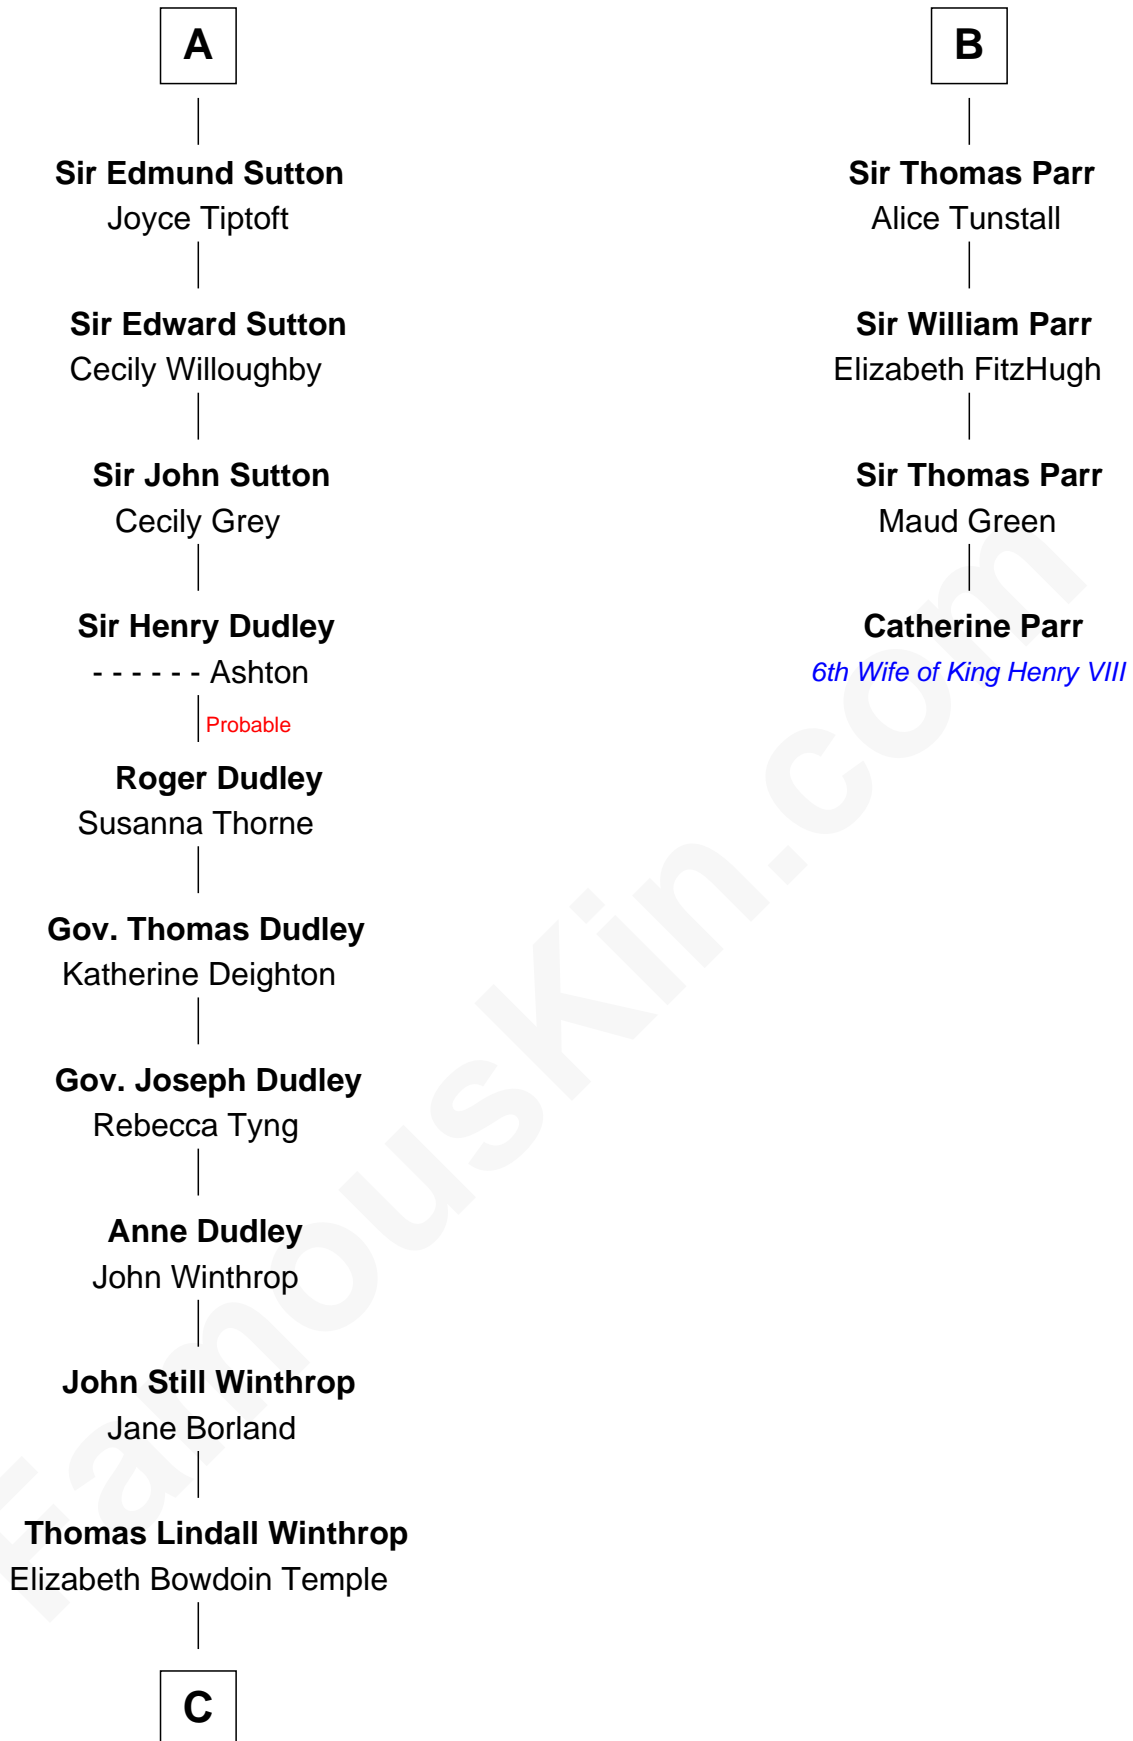

FamousKin.com

Relationship Chart of

John Kerry

68th U.S. Secretary of State

10th cousin 11 times removed of

Catherine Parr

6th Wife of King Henry VIII

Reginald de Braiose

C

Robert Charles Winthrop
Elizabeth Cabot Blanchard

Robert Charles Winthrop
Elizabeth Mason

Margaret Tyndal Winthrop
James Grant Forbes

Rosemary Isabel Forbes
Richard John Kerry

John Kerry
68th U.S. Secretary of State