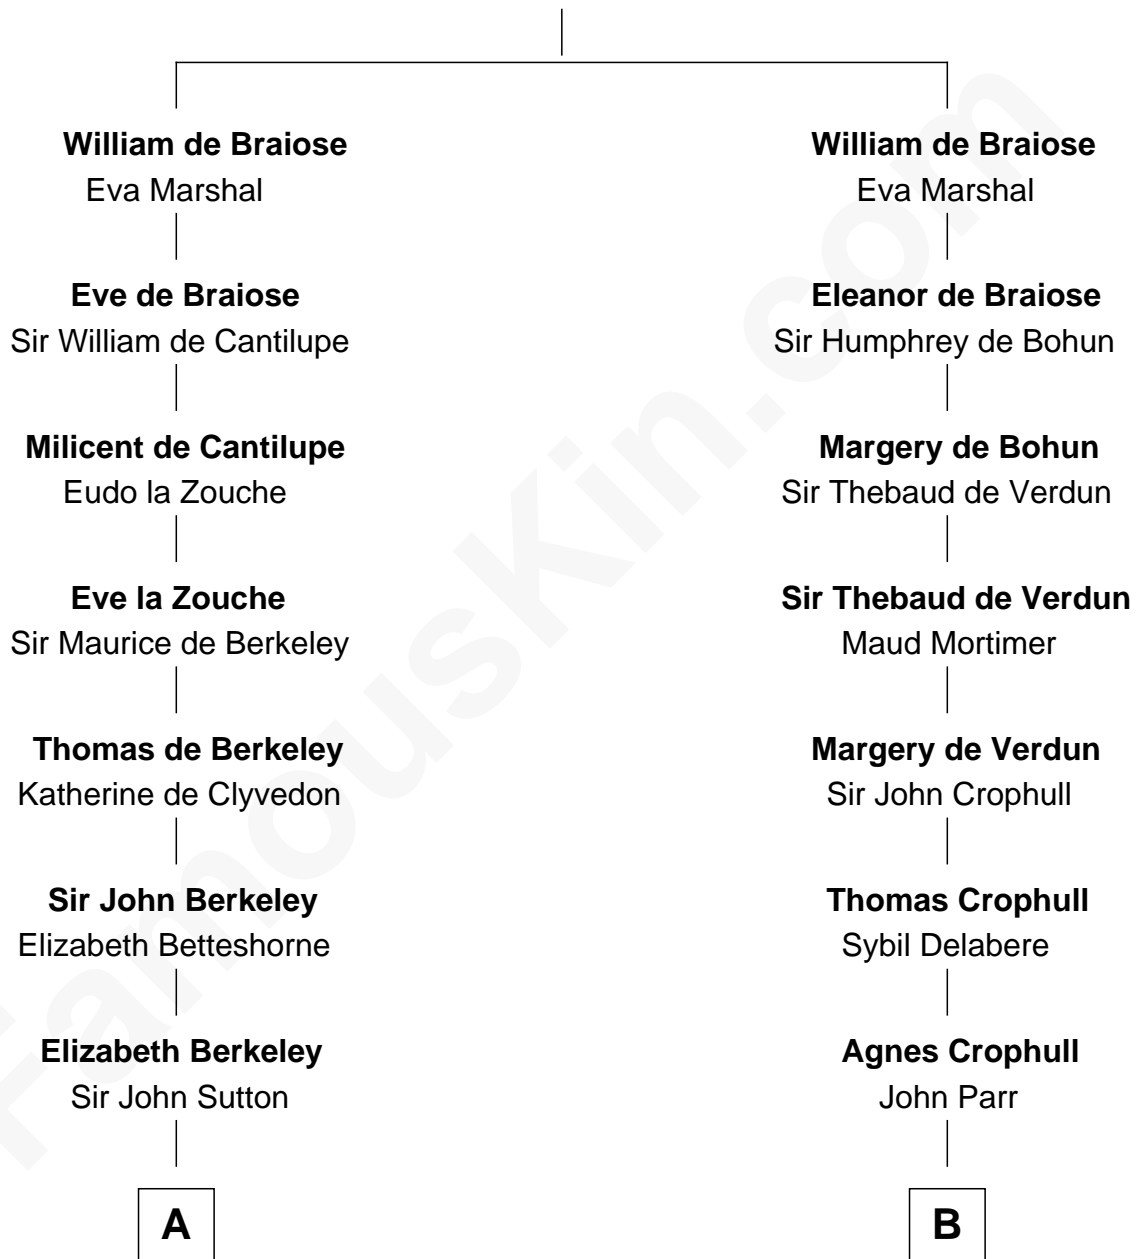

FamousKin.com

Relationship Chart of

John Kerry

68th U.S. Secretary of State

10th cousin 11 times removed of

Catherine Parr

6th Wife of King Henry VIII

Reginald de Braiose

C

Robert Charles Winthrop
Elizabeth Cabot Blanchard

Robert Charles Winthrop
Elizabeth Mason

Margaret Tyndal Winthrop
James Grant Forbes

Rosemary Isabel Forbes
Richard John Kerry

John Kerry
68th U.S. Secretary of State