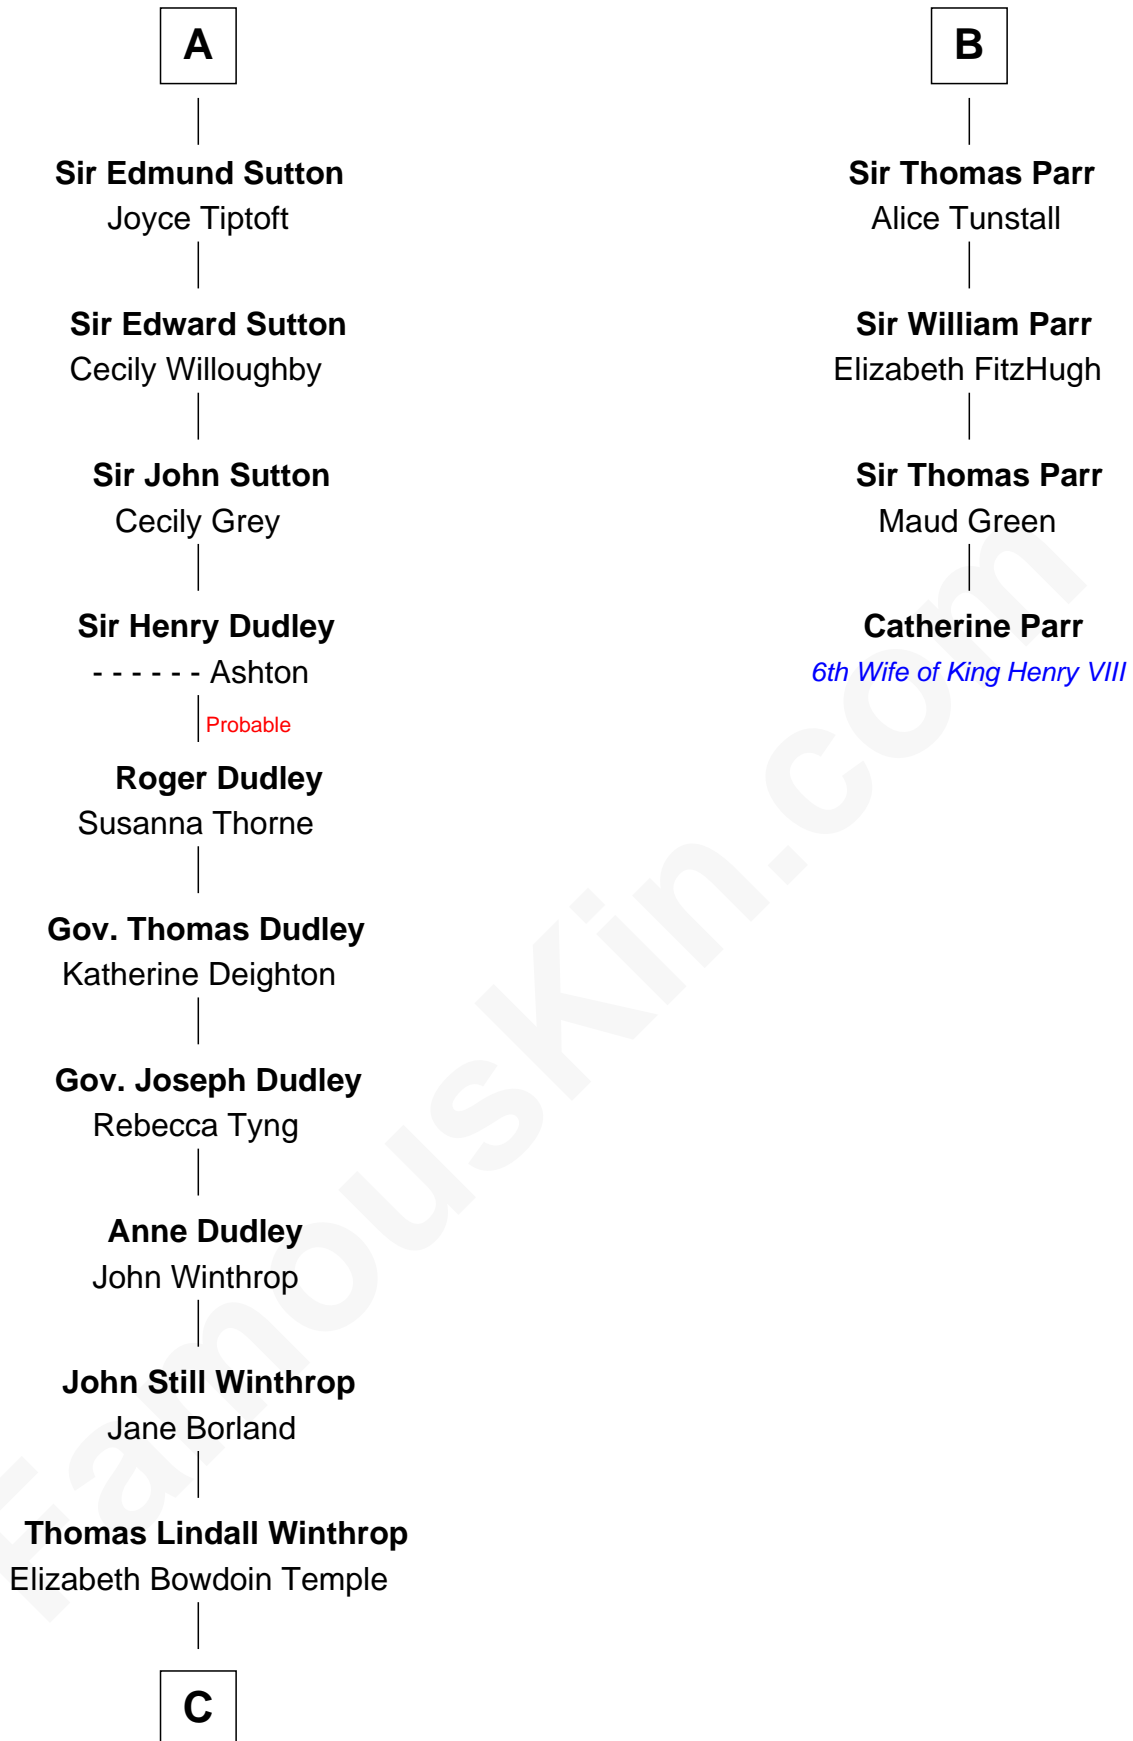

## Relationship Chart of

### John Kerry

68th U.S. Secretary of State

10th cousin 11 times removed of

### Catherine Parr

6th Wife of King Henry VIII

**Sir William Marshal**

Isabel de Clare

**C**

Robert Charles Winthrop  
Elizabeth Cabot Blanchard

Robert Charles Winthrop  
Elizabeth Mason

Margaret Tyndal Winthrop  
James Grant Forbes

Rosemary Isabel Forbes  
Richard John Kerry

**John Kerry**  
*68th U.S. Secretary of State*

FamousKin.com