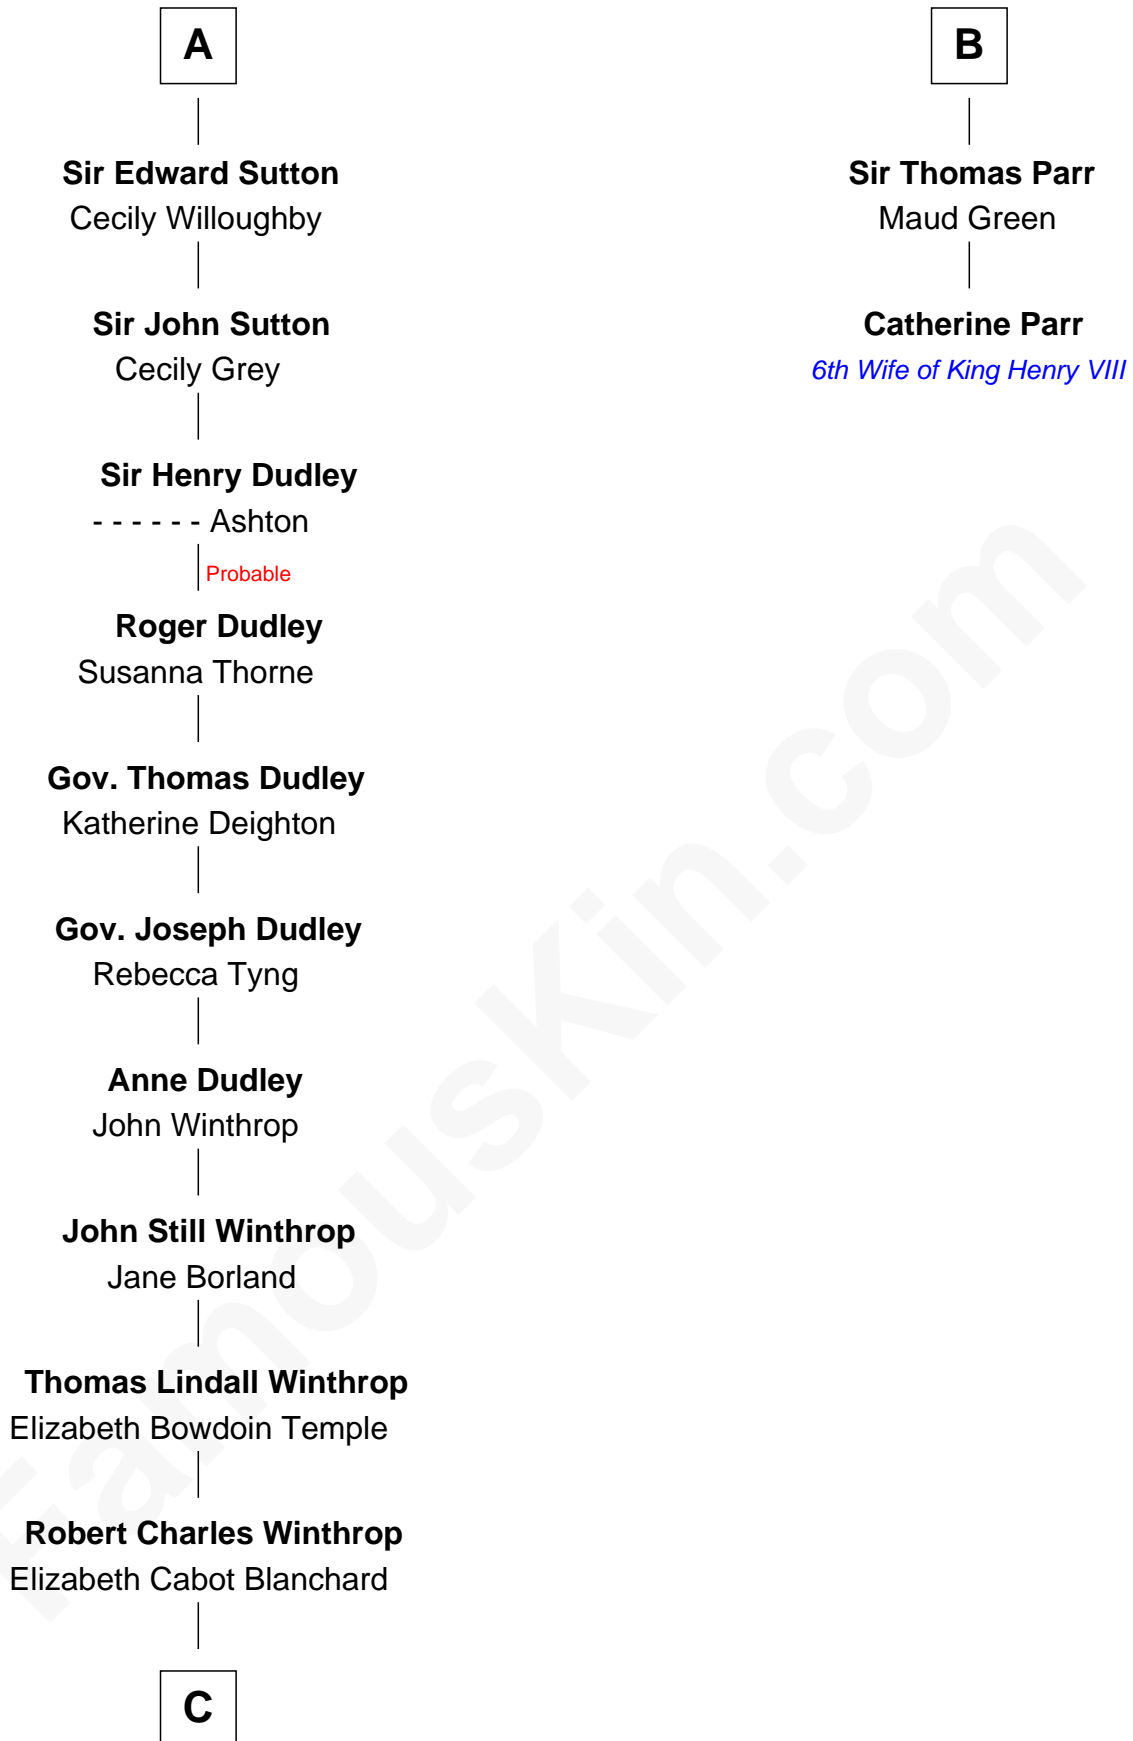

FamousKin.com

Relationship Chart of

John Kerry

68th U.S. Secretary of State

8th cousin 12 times removed of

Catherine Parr

6th Wife of King Henry VIII

C

Robert Charles Winthrop

Elizabeth Mason

Margaret Tyndal Winthrop

James Grant Forbes

Rosemary Isabel Forbes

Richard John Kerry

John Kerry

68th U.S. Secretary of State