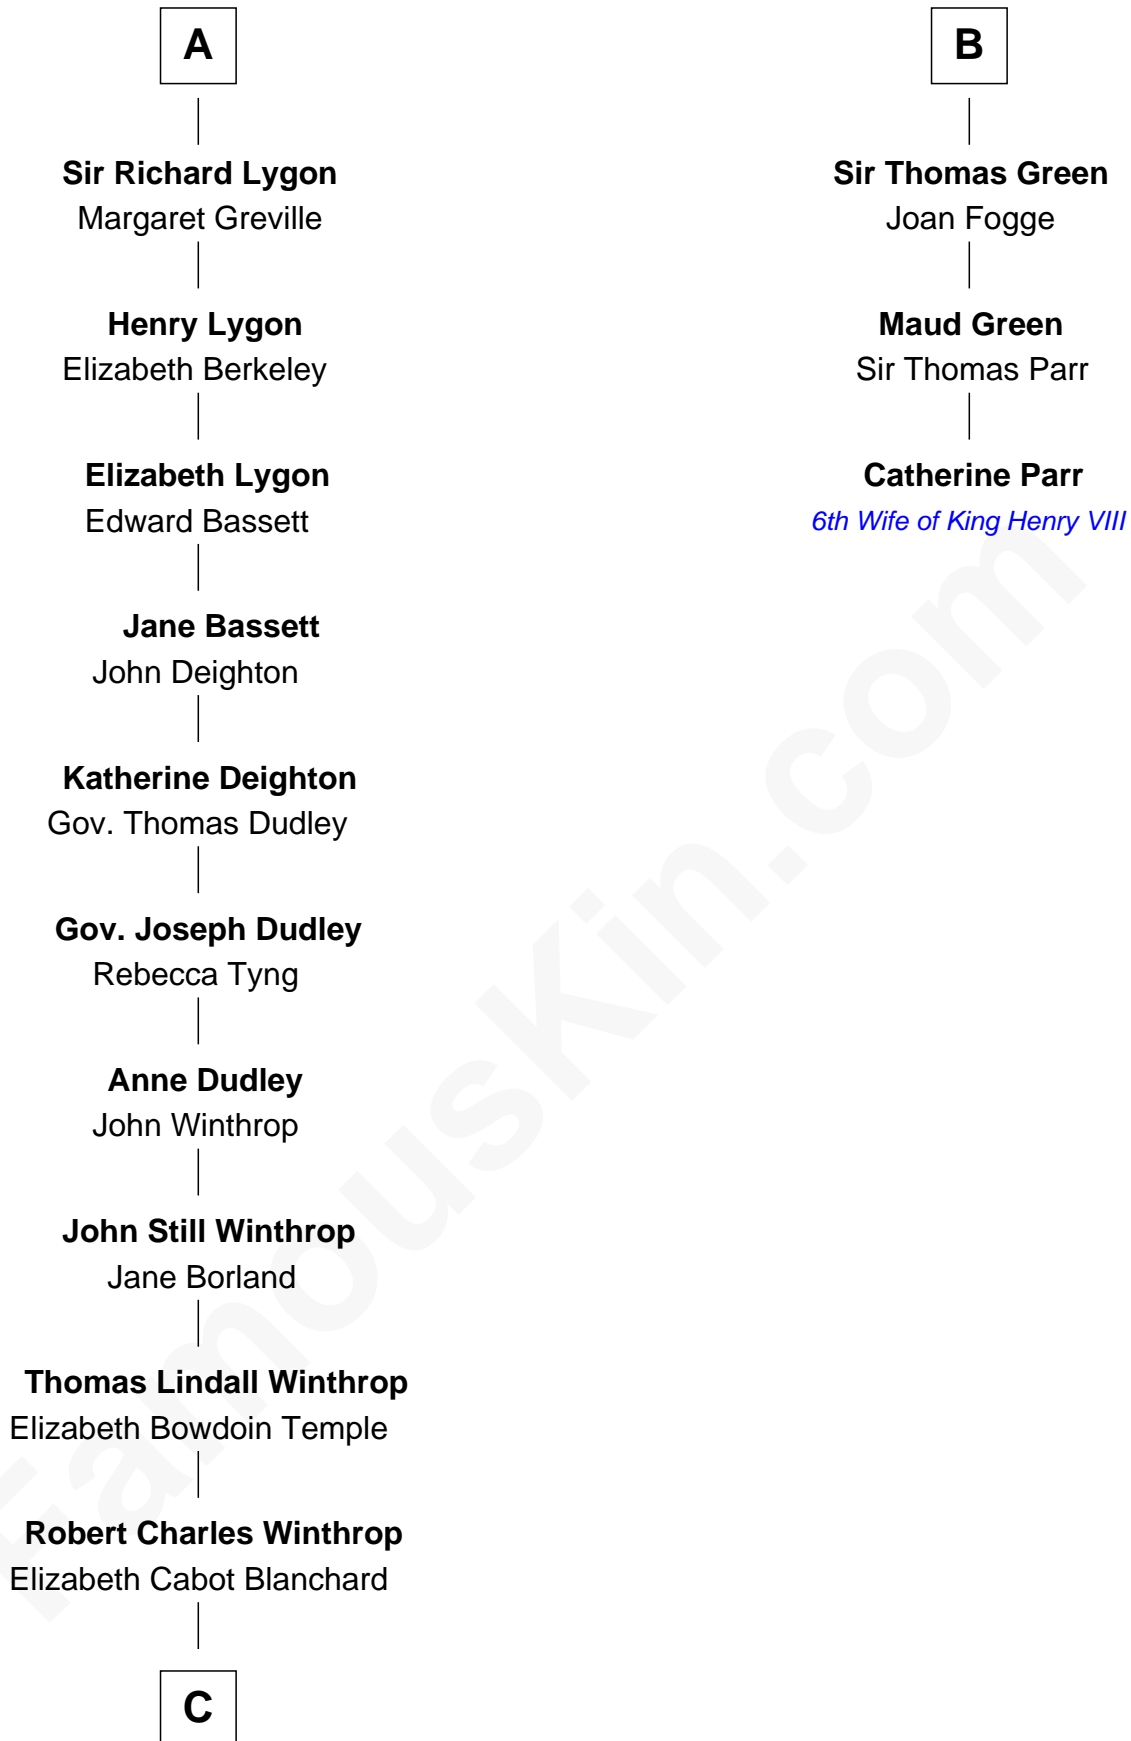

FamousKin.com

Relationship Chart of

John Kerry

68th U.S. Secretary of State

9th cousin 11 times removed of

Catherine Parr

6th Wife of King Henry VIII

C

Robert Charles Winthrop

Elizabeth Mason

Margaret Tyndal Winthrop

James Grant Forbes

Rosemary Isabel Forbes

Richard John Kerry

John Kerry

68th U.S. Secretary of State