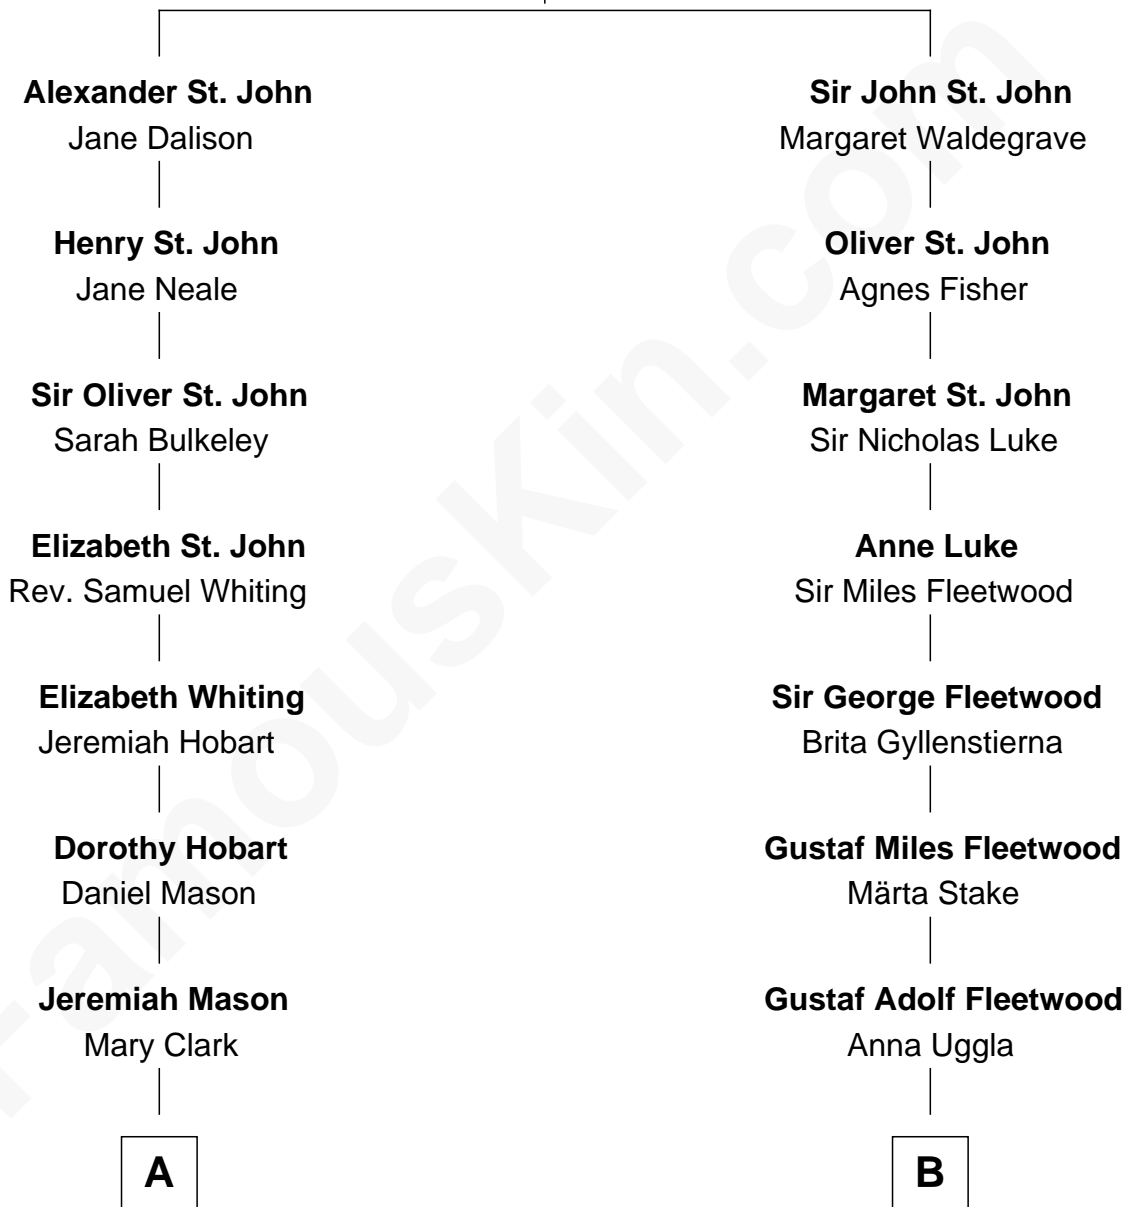

# FamousKin.com Relationship Chart of

**John Kerry**

*68th U.S. Secretary of State*

13th cousin 1 time removed of

**Jake Gyllenhaal**

*Movie Actor*

**Sir John St. John**  
Sibyl ferch Morgan

**A**

**Jeremiah Mason**  
Elizabeth Fitch

**Jeremiah Mason**  
Mary Means

**Robert Means Mason**  
Sarah Ellen Francis

**Elizabeth Mason**  
Robert Charles Winthrop

**Margaret Tyndal Winthrop**  
James Grant Forbes

**Rosemary Isabel Forbes**  
Richard John Kerry

**John Kerry**  
*68th U.S. Secretary of State*

**B**

**Eleonora Margareta Fleetwood**  
Ulrik Gustaf Hård af Torestorp

**Anna Hård af Torestorp**  
Leonard Gyllenhaal