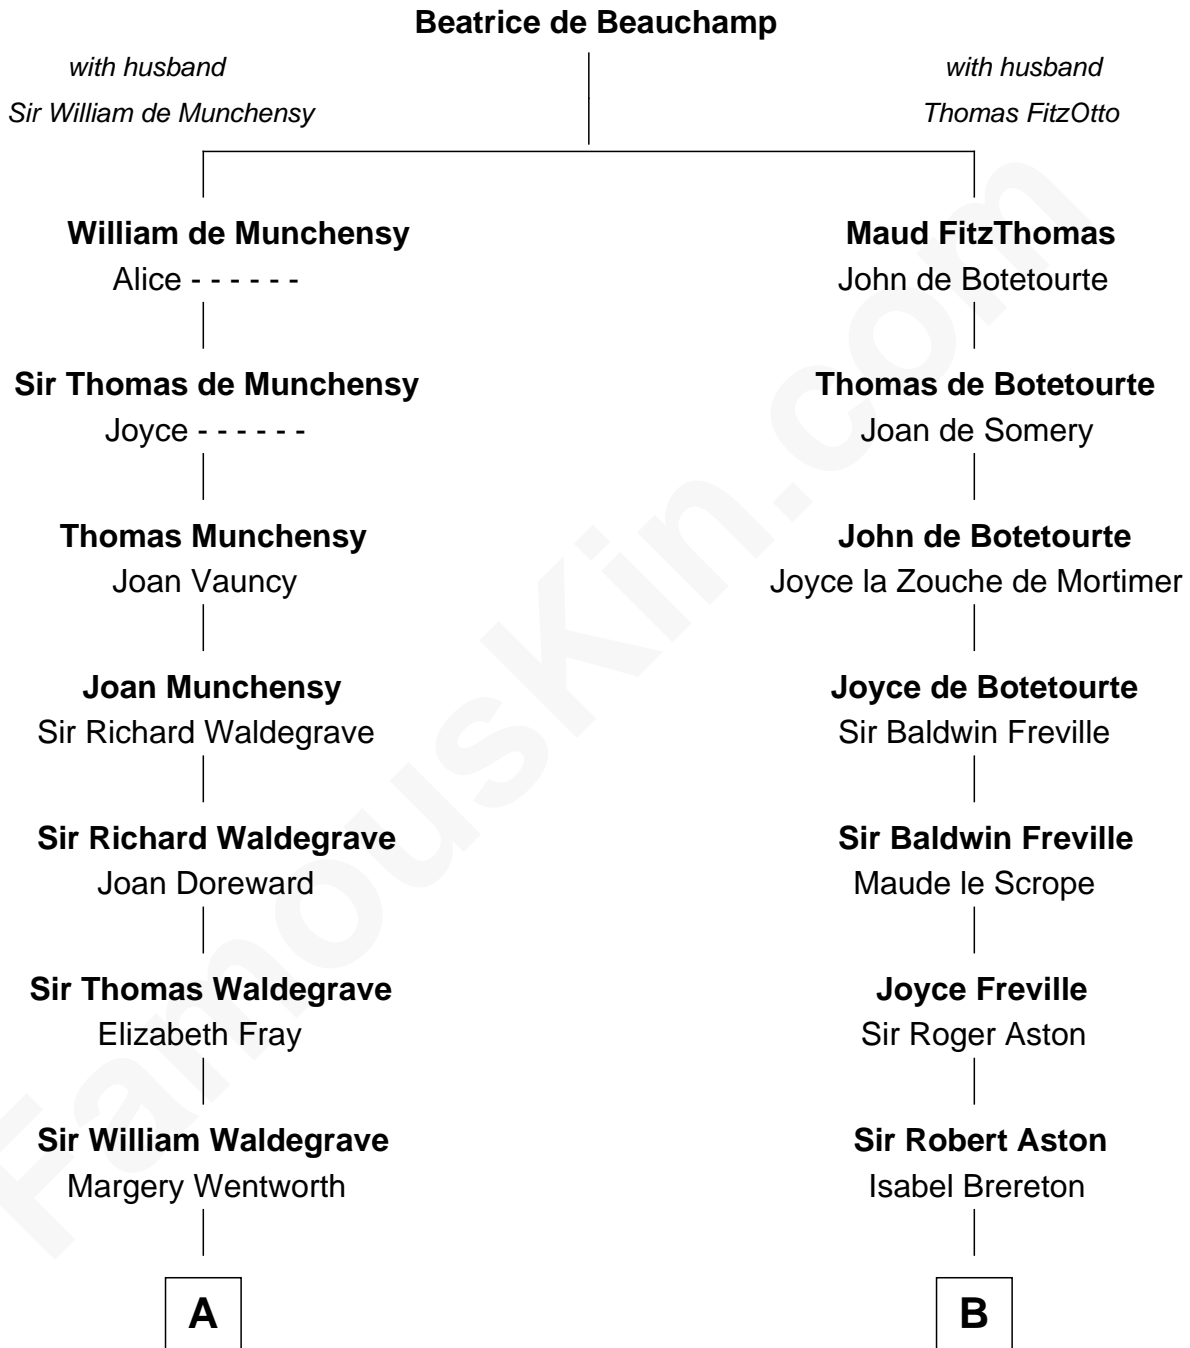

FamousKin.com

Relationship Chart of

John Kerry

68th U.S. Secretary of State

20th cousin 1 time removed of

General James Longstreet
Confederate Army - U.S. Civil War

C

Sarah Ellen Francis
Robert Means Mason

Elizabeth Mason
Robert Charles Winthrop

Margaret Tyndal Winthrop
James Grant Forbes

Rosemary Isabel Forbes
Richard John Kerry

John Kerry
68th U.S. Secretary of State

D

John Dent
Sarah Marshall

Thomas Marshall Dent
Anne Magruder

Mary Anna Dent
James Longstreet

General James Longstreet
Confederate Army - U.S. Civil War