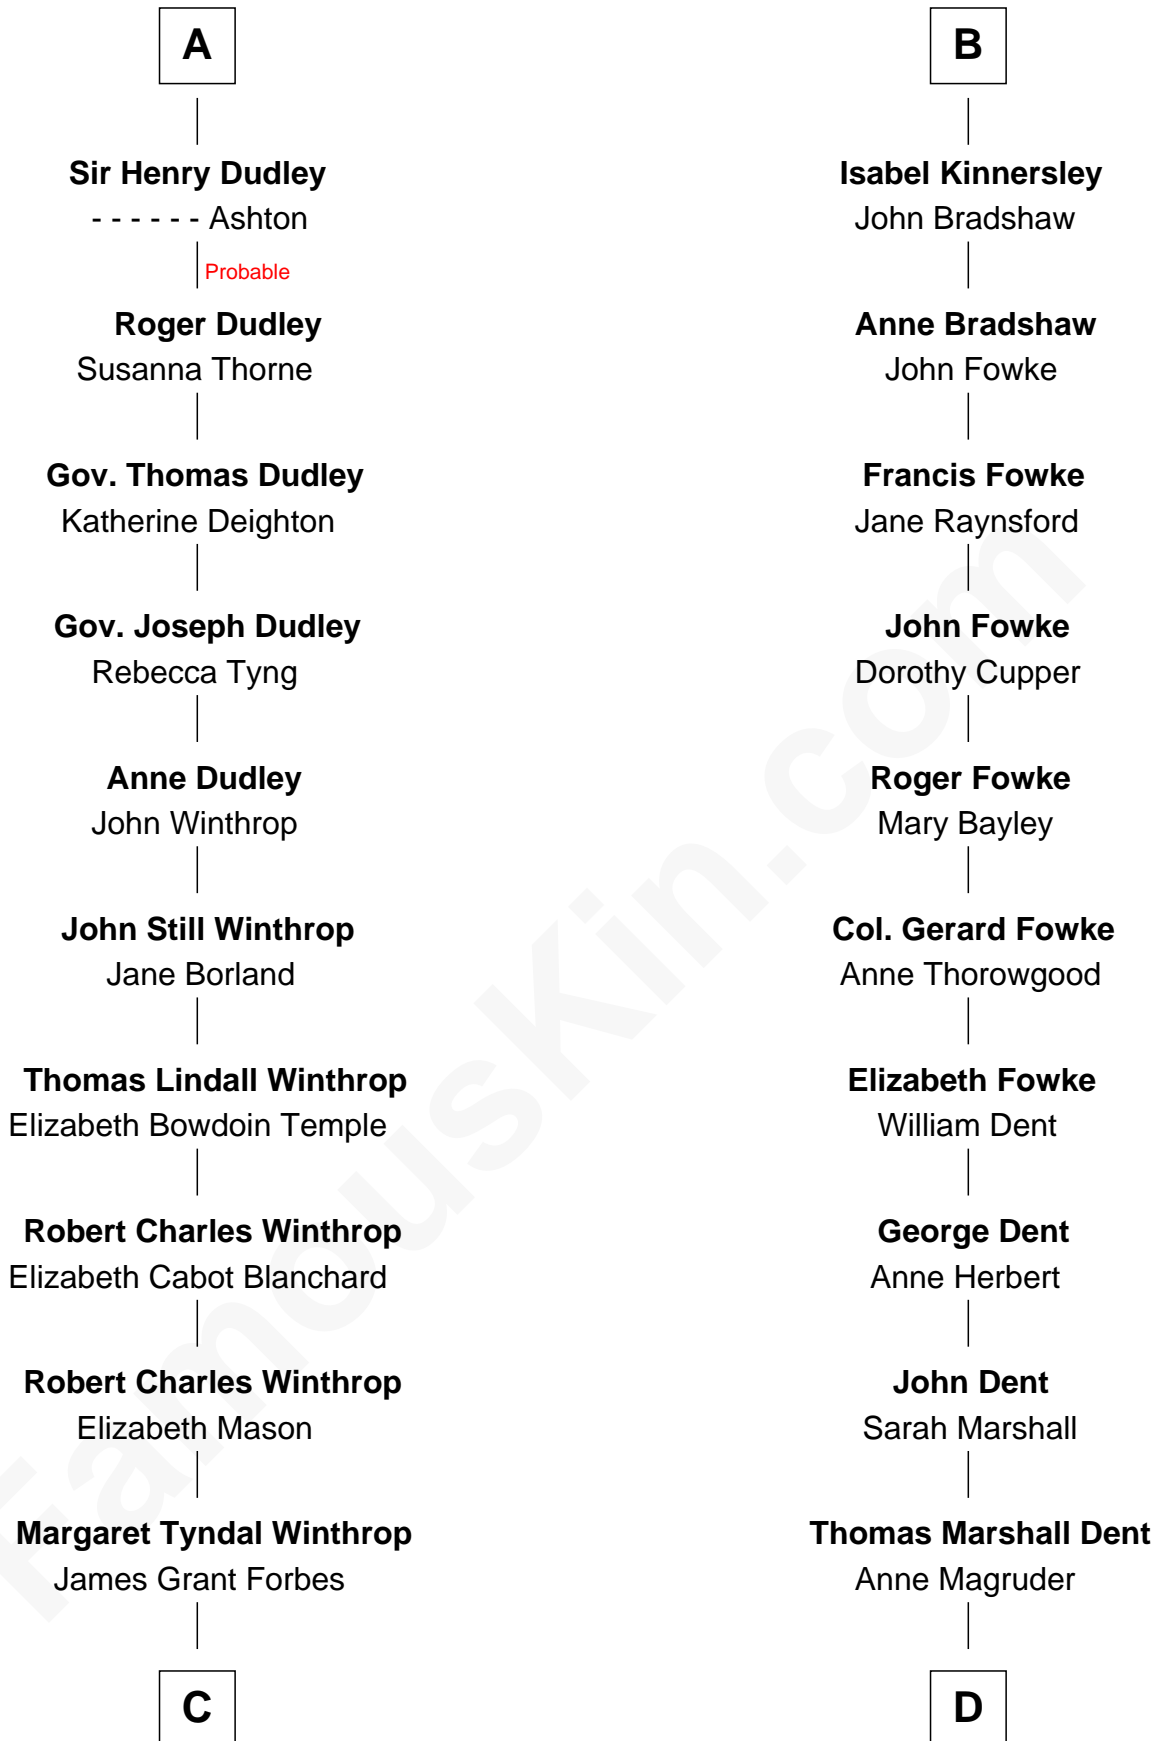

# FamousKin.com Relationship Chart of

**John Kerry**

*68th U.S. Secretary of State*

**18th cousin of**

**General James Longstreet**

*Confederate Army - U.S. Civil War*

**Sir William de Ros**  
Margery de Badlesmere

**Thomas de Ros**  
Beatrice de Stafford

**Margaret de Ros**  
Sir Reynold Grey

**Margaret Grey**  
Sir William Bonville

**William Bonville**  
Elizabeth Harington

**William Bonville**  
Katherine Neville

**Cecily Bonville**  
Thomas Grey

**Cecily Grey**  
Sir John Sutton

**A**

**Maud de Roos**  
John de Welles

**Margery de Welles**  
Stephen le Scrope

**Maude le Scrope**  
Sir Baldwin Freville

**Joyce Freville**  
Sir Roger Aston

**Sir Robert Aston**  
Isabel Brereton

**John Aston**  
Elizabeth Delves

**Margaret Aston**  
John Kinnersley

**B**

**C**

**Rosemary Isabel Forbes**

Richard John Kerry

**John Kerry**