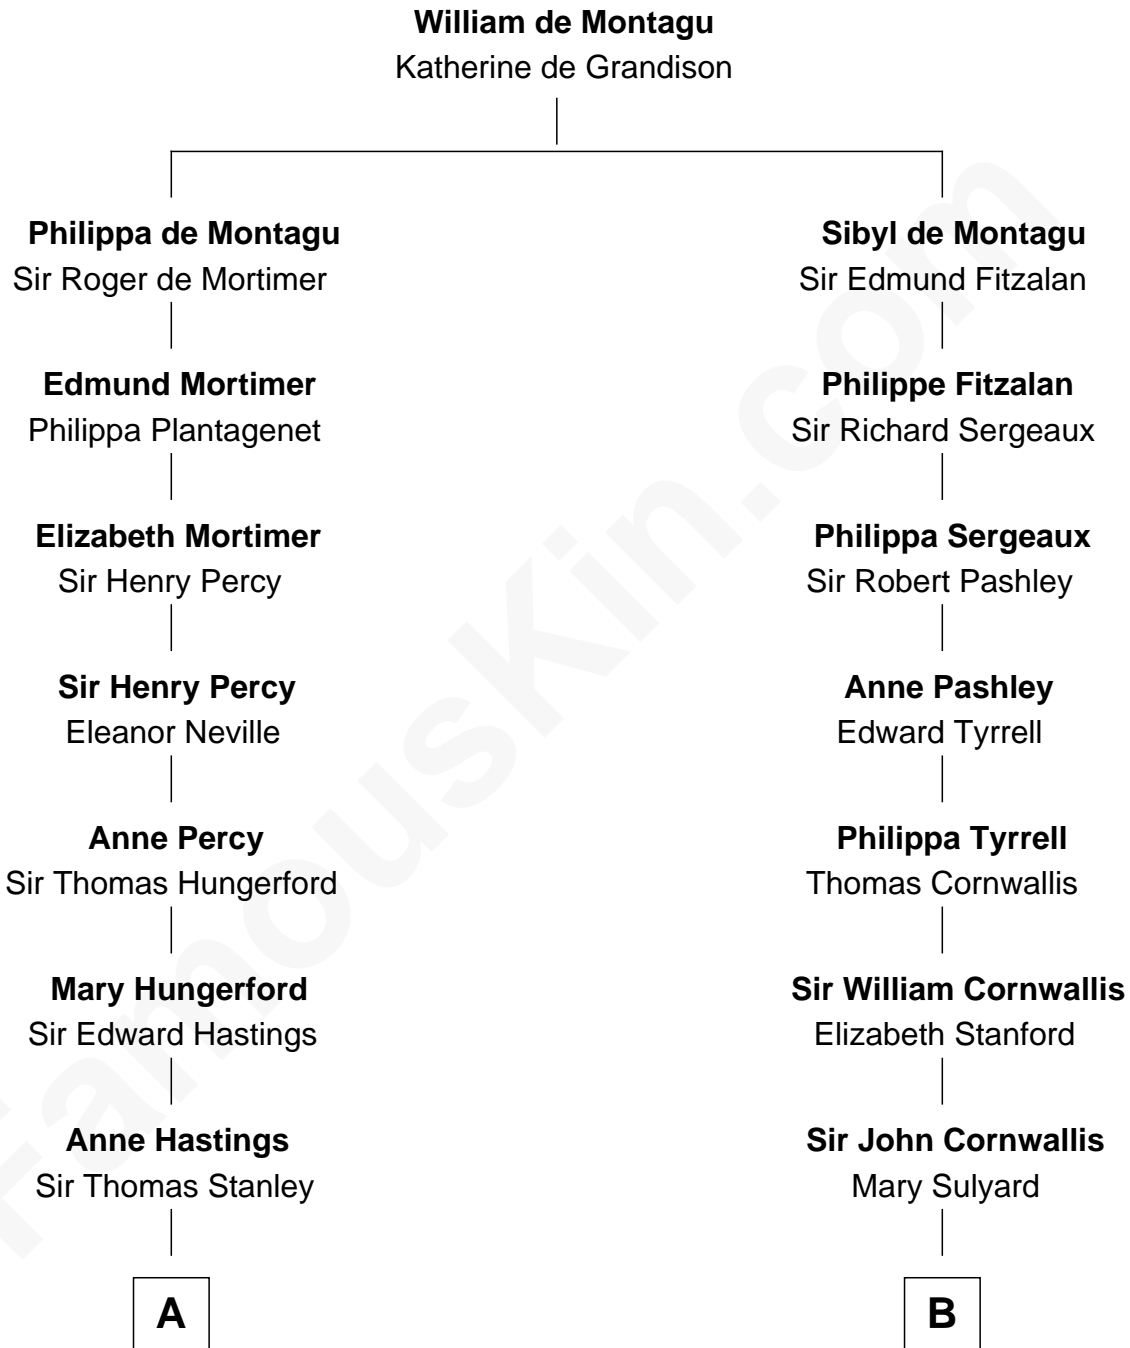

FamousKin.com

Relationship Chart of

John Kerry

68th U.S. Secretary of State

17th cousin 4 times removed of

General James Longstreet
Confederate Army - U.S. Civil War

C

Robert Charles Winthrop
Elizabeth Cabot Blanchard

Robert Charles Winthrop
Elizabeth Mason

Margaret Tyndal Winthrop
James Grant Forbes

Rosemary Isabel Forbes
Richard John Kerry

John Kerry
68th U.S. Secretary of State

FamousKin.com