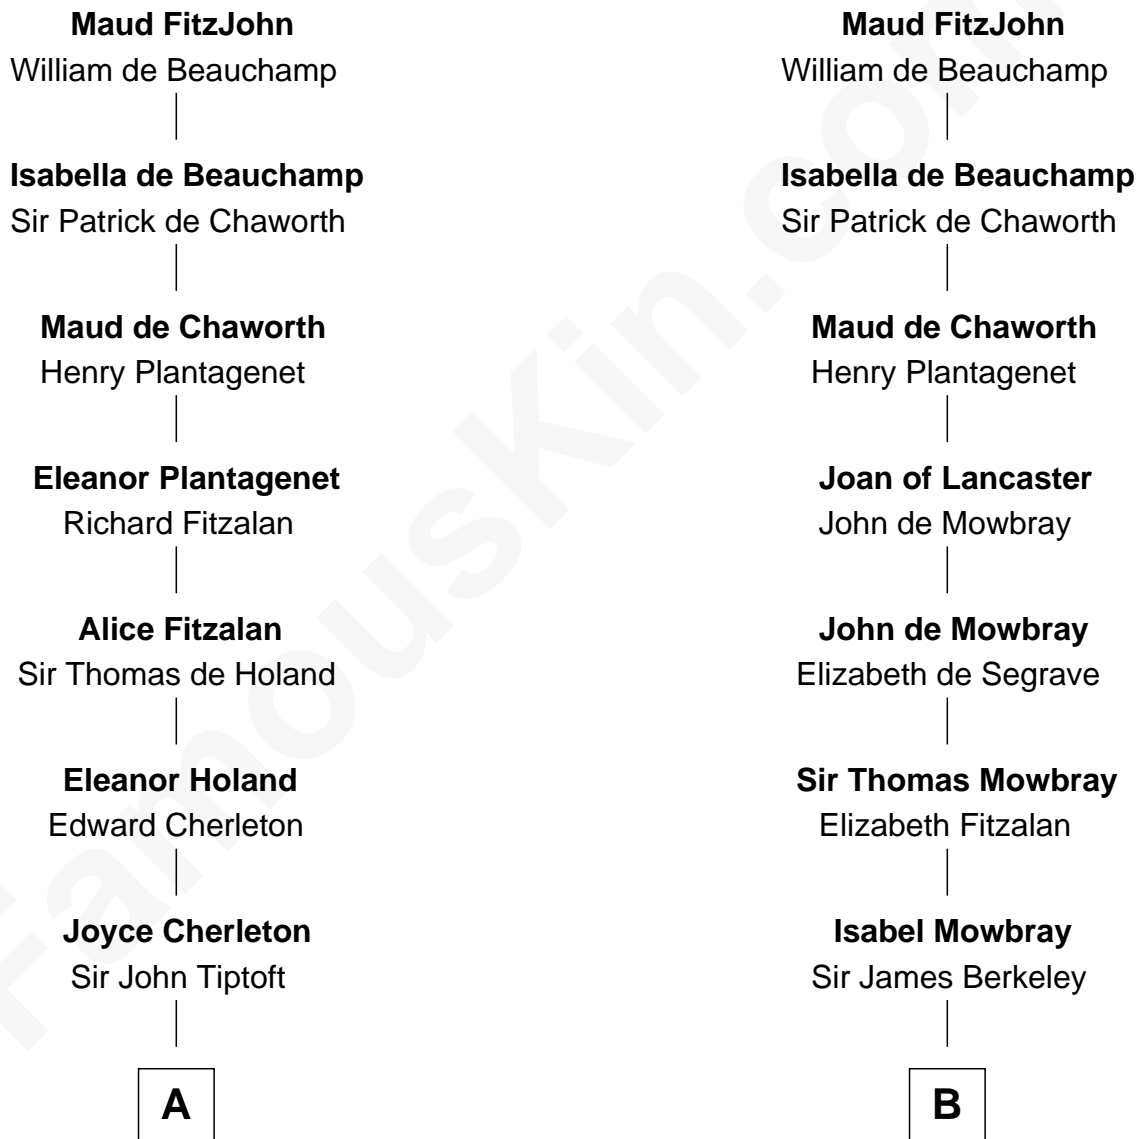

FamousKin.com Relationship Chart of

John Kerry

68th U.S. Secretary of State

21st cousin of

Jack London

Author of "The Call of the Wild"

Sir John FitzGeoffrey

Isabel le Bigod

C

Robert Charles Winthrop
Elizabeth Cabot Blanchard

Robert Charles Winthrop
Elizabeth Mason

Margaret Tyndal Winthrop
James Grant Forbes

Rosemary Isabel Forbes
Richard John Kerry

John Kerry
68th U.S. Secretary of State