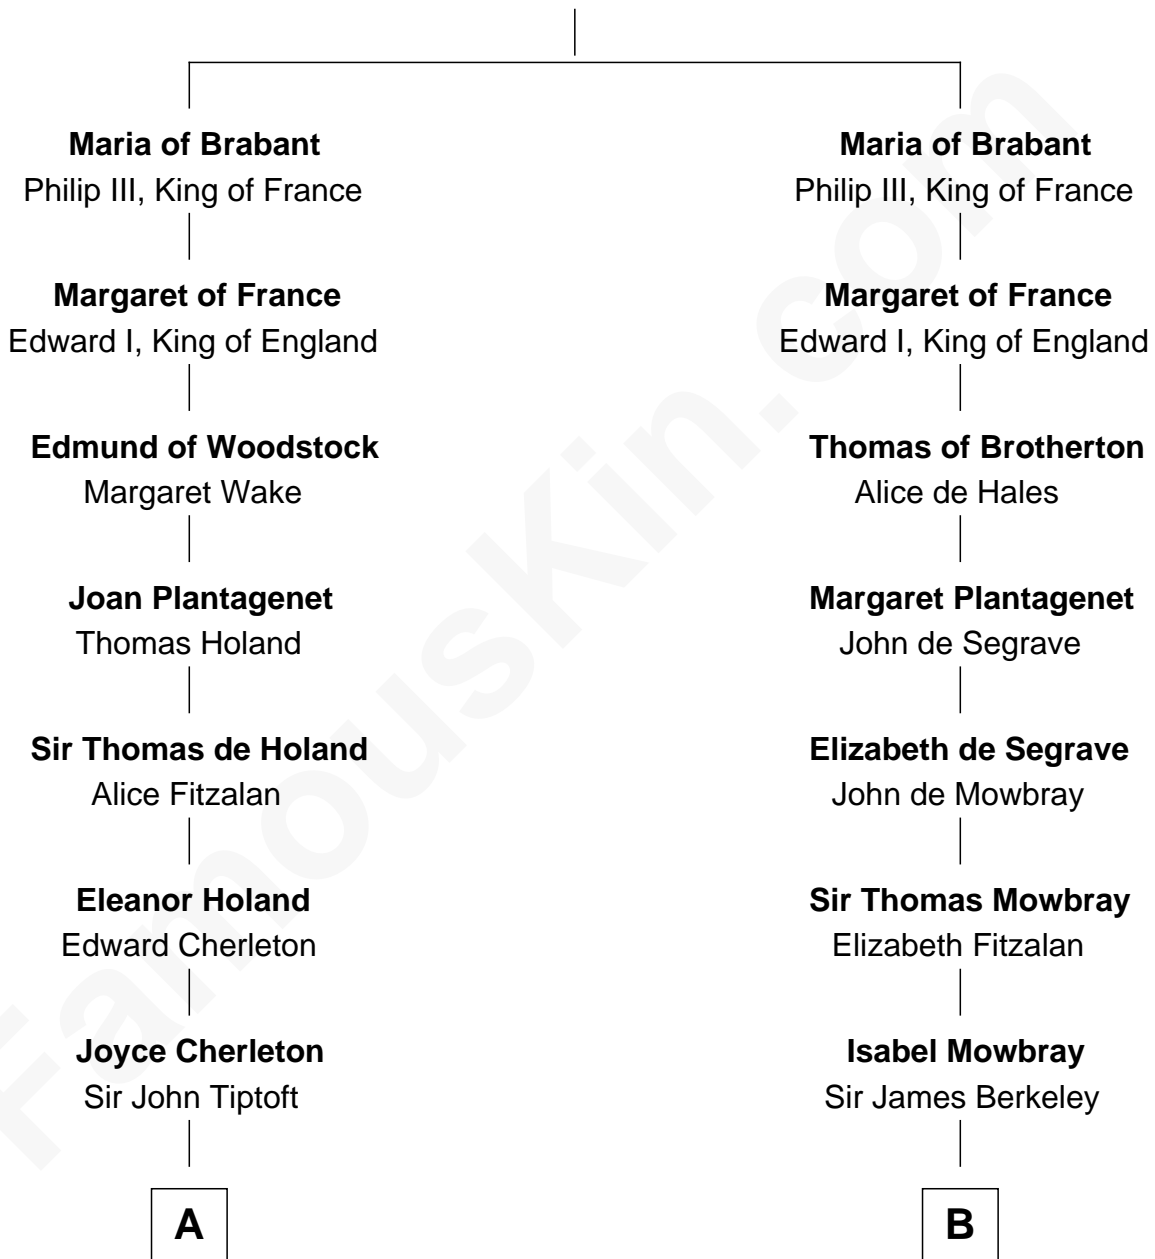

FamousKin.com Relationship Chart of

John Kerry

68th U.S. Secretary of State

21st cousin of

Jack London

Author of "The Call of the Wild"

Henry III, Duke of Brabant

Adelaide of Burgundy

C

Robert Charles Winthrop
Elizabeth Cabot Blanchard

Robert Charles Winthrop
Elizabeth Mason

Margaret Tyndal Winthrop
James Grant Forbes

Rosemary Isabel Forbes
Richard John Kerry

John Kerry
68th U.S. Secretary of State