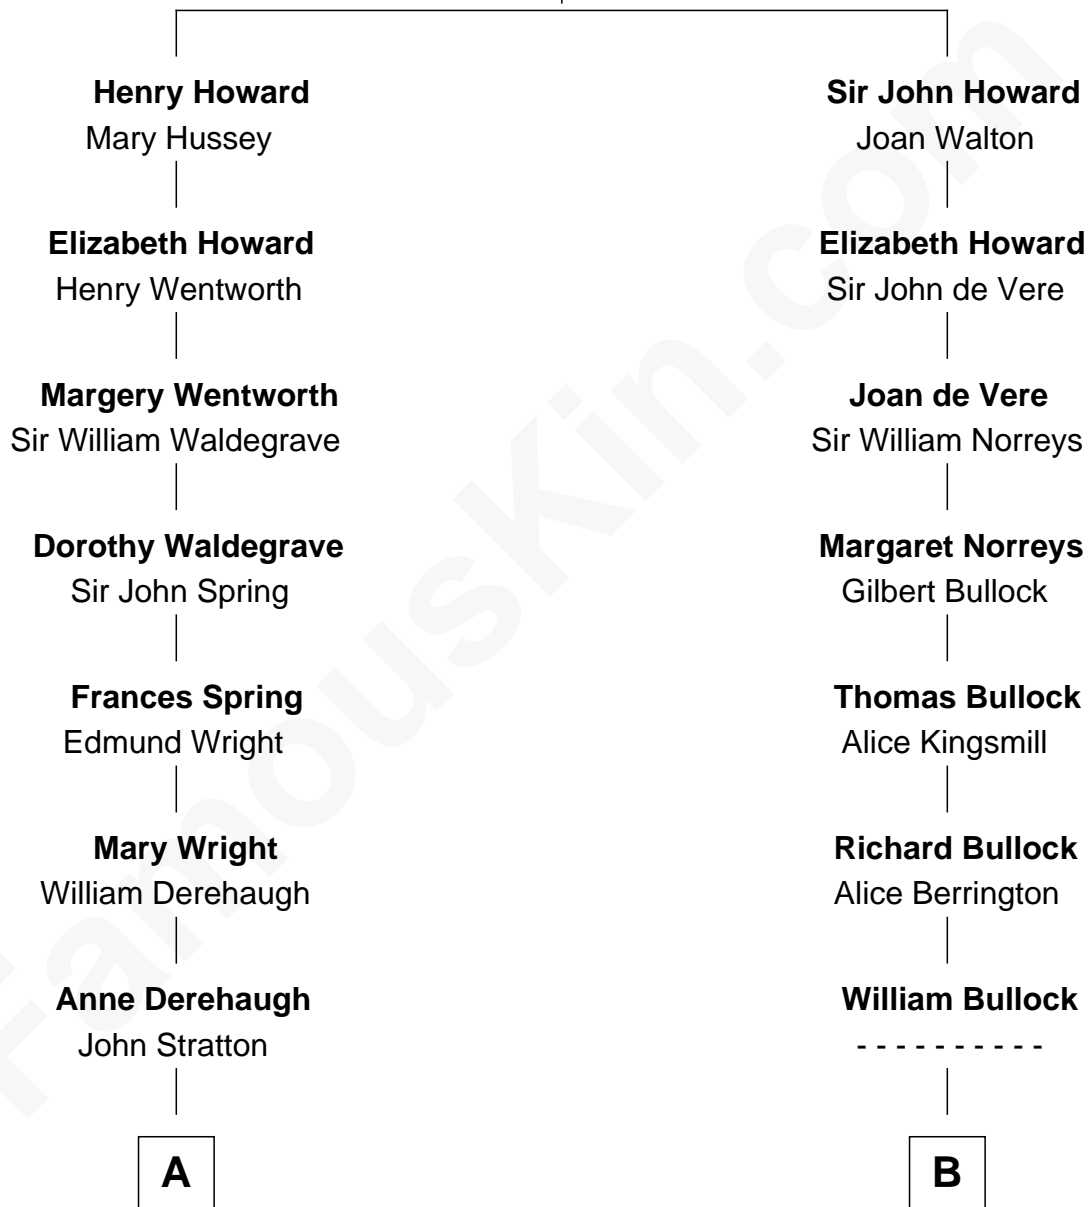

FamousKin.com Relationship Chart of

John Kerry

68th U.S. Secretary of State

17th cousin 2 times removed of

Jeb Bush

43rd Governor of Florida

Sir John Howard

*with wife
Alice Tendring*

*with wife
Margaret de Plaiz*

C

Prescott Sheldon Bush

Dorothy Wear Walker

George Herbert Walker Bush

Barbara Pierce

Jeb Bush

43rd Governor of Florida