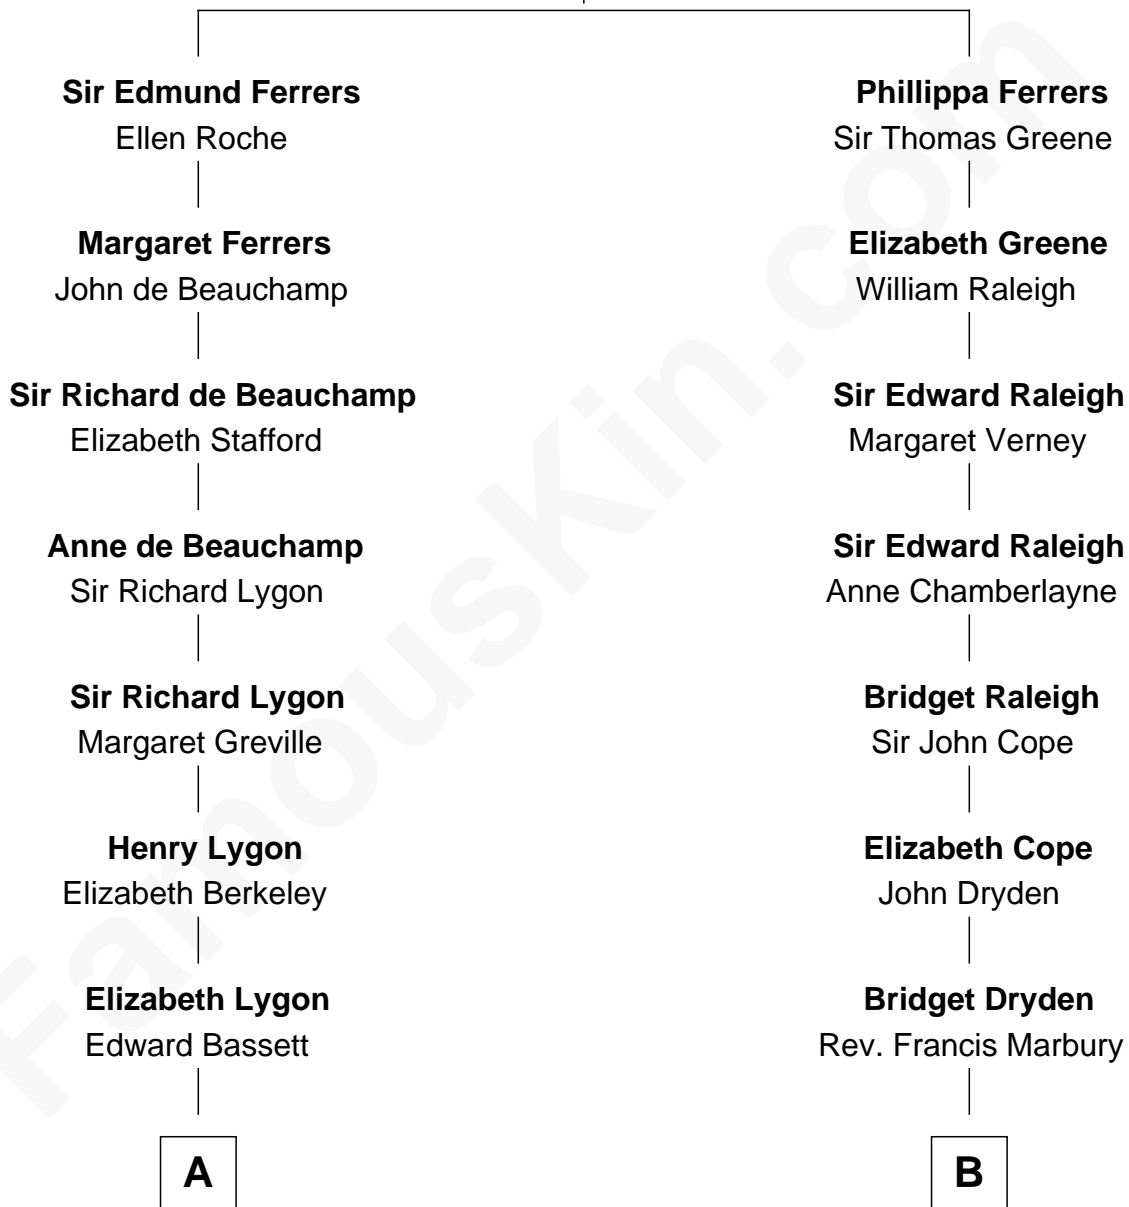

FamousKin.com Relationship Chart of

John Kerry

68th U.S. Secretary of State

17th cousin 3 times removed of

Jeb Bush

43rd Governor of Florida

Robert de Ferrers
Margaret Despencer

C

Samuel Prescott Bush

Flora Sheldon

Prescott Sheldon Bush

Dorothy Wear Walker

George Herbert Walker Bush

Barbara Pierce

Jeb Bush

43rd Governor of Florida