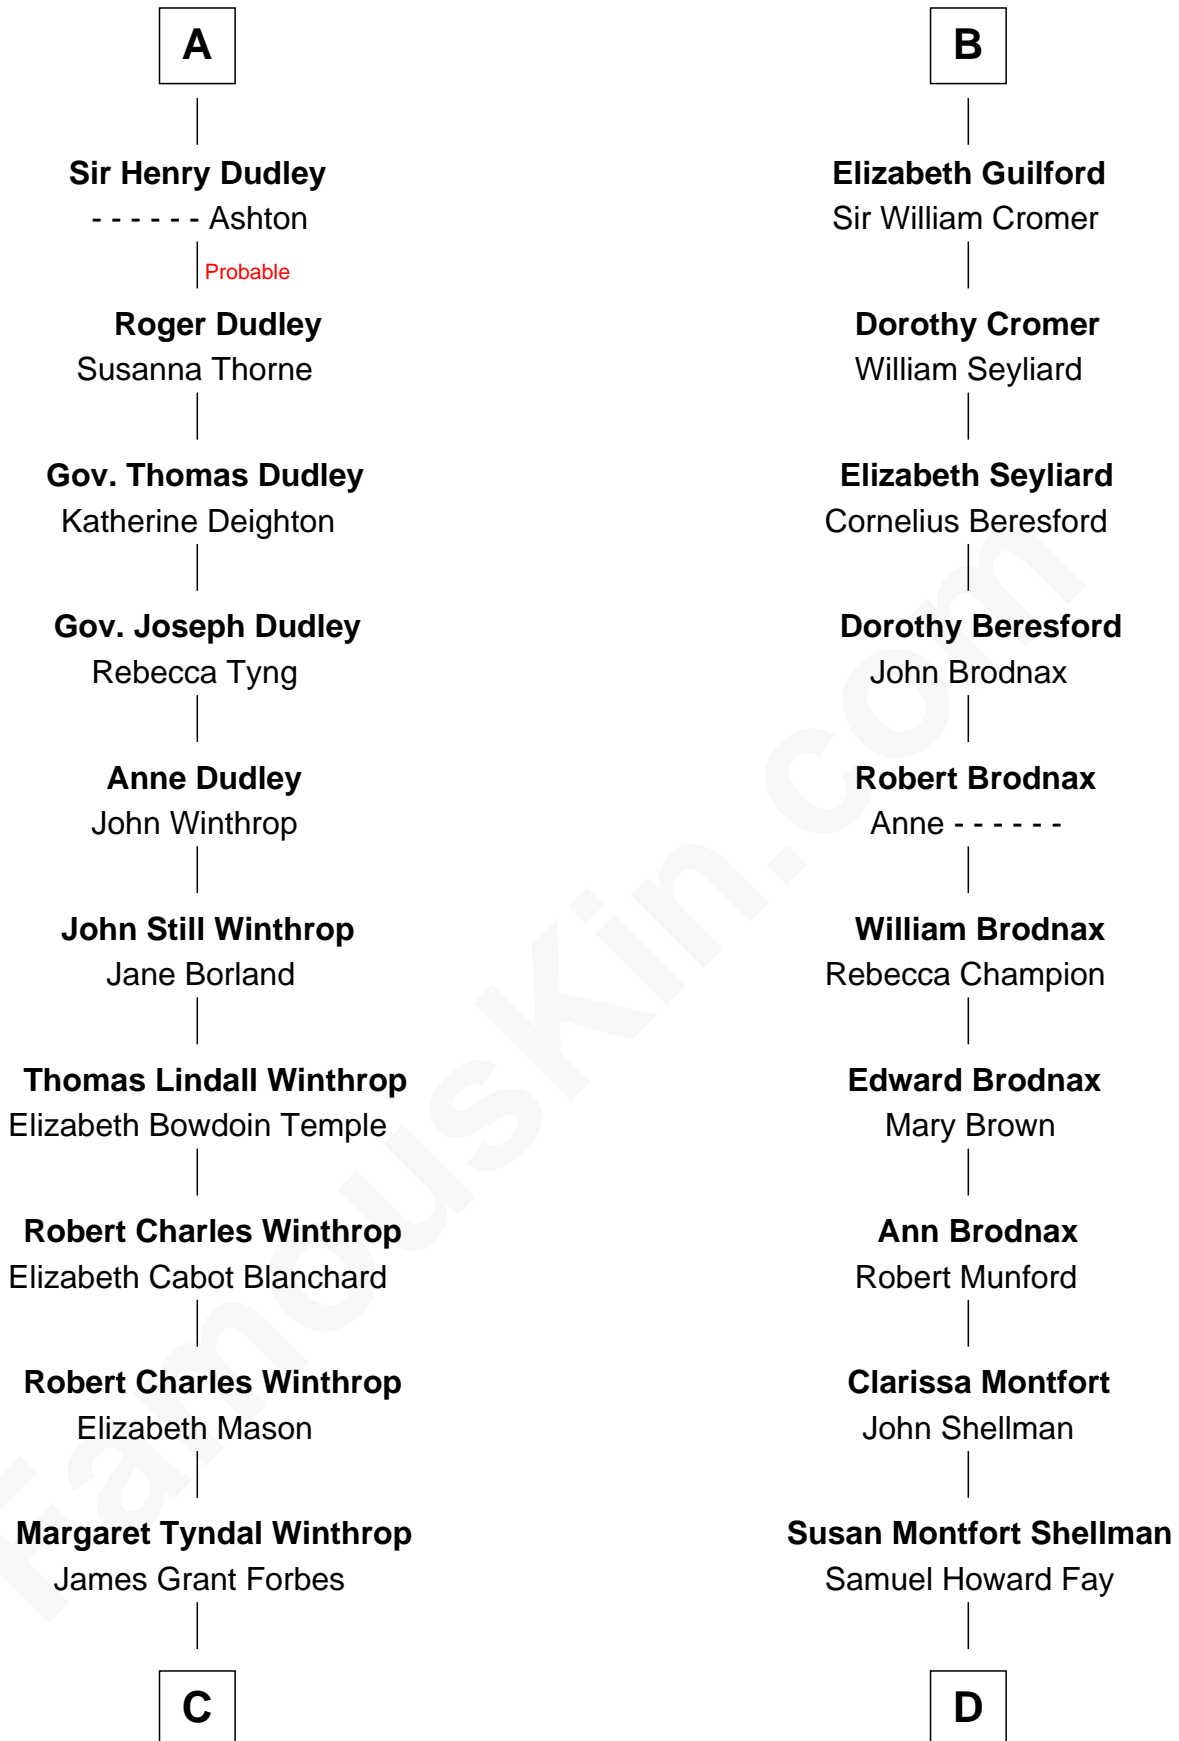

FamousKin.com Relationship Chart of

John Kerry

68th U.S. Secretary of State

18th cousin 3 times removed of

Jeb Bush

43rd Governor of Florida

Sir Robert de Holland

Maude la Zouche

C

Rosemary Isabel Forbes

Richard John Kerry

John Kerry

68th U.S. Secretary of State

D

Harriet Eleanor Fay

Rev. James Smith Bush