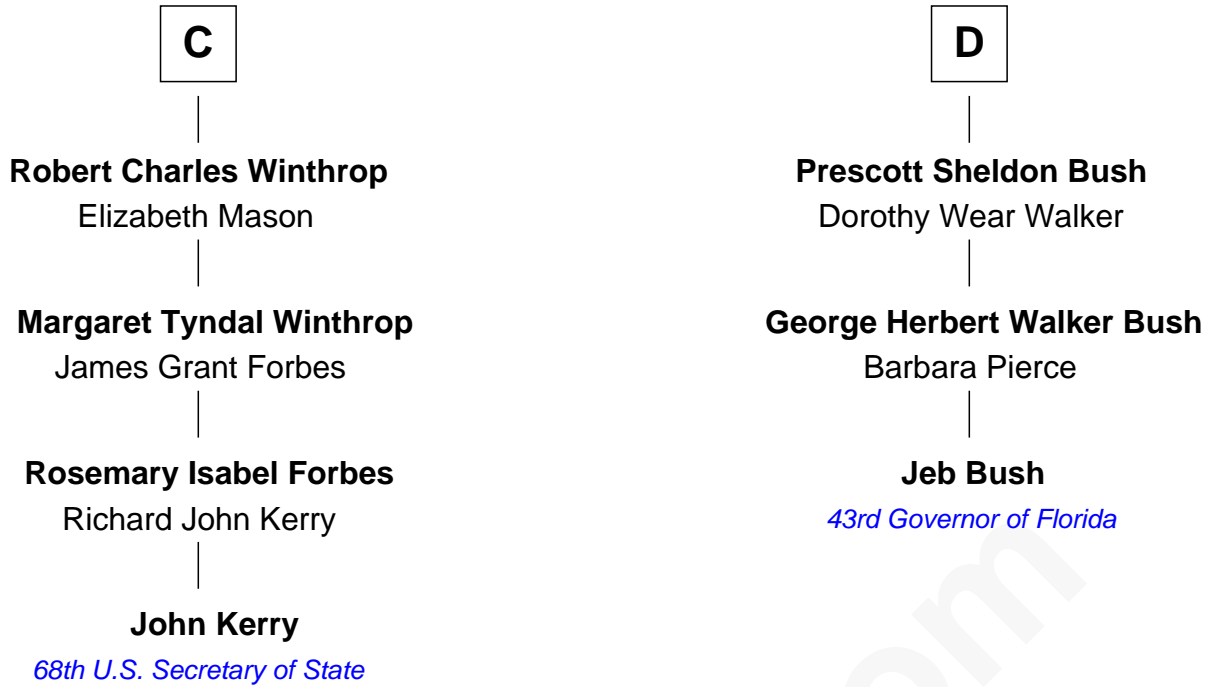

FamousKin.com