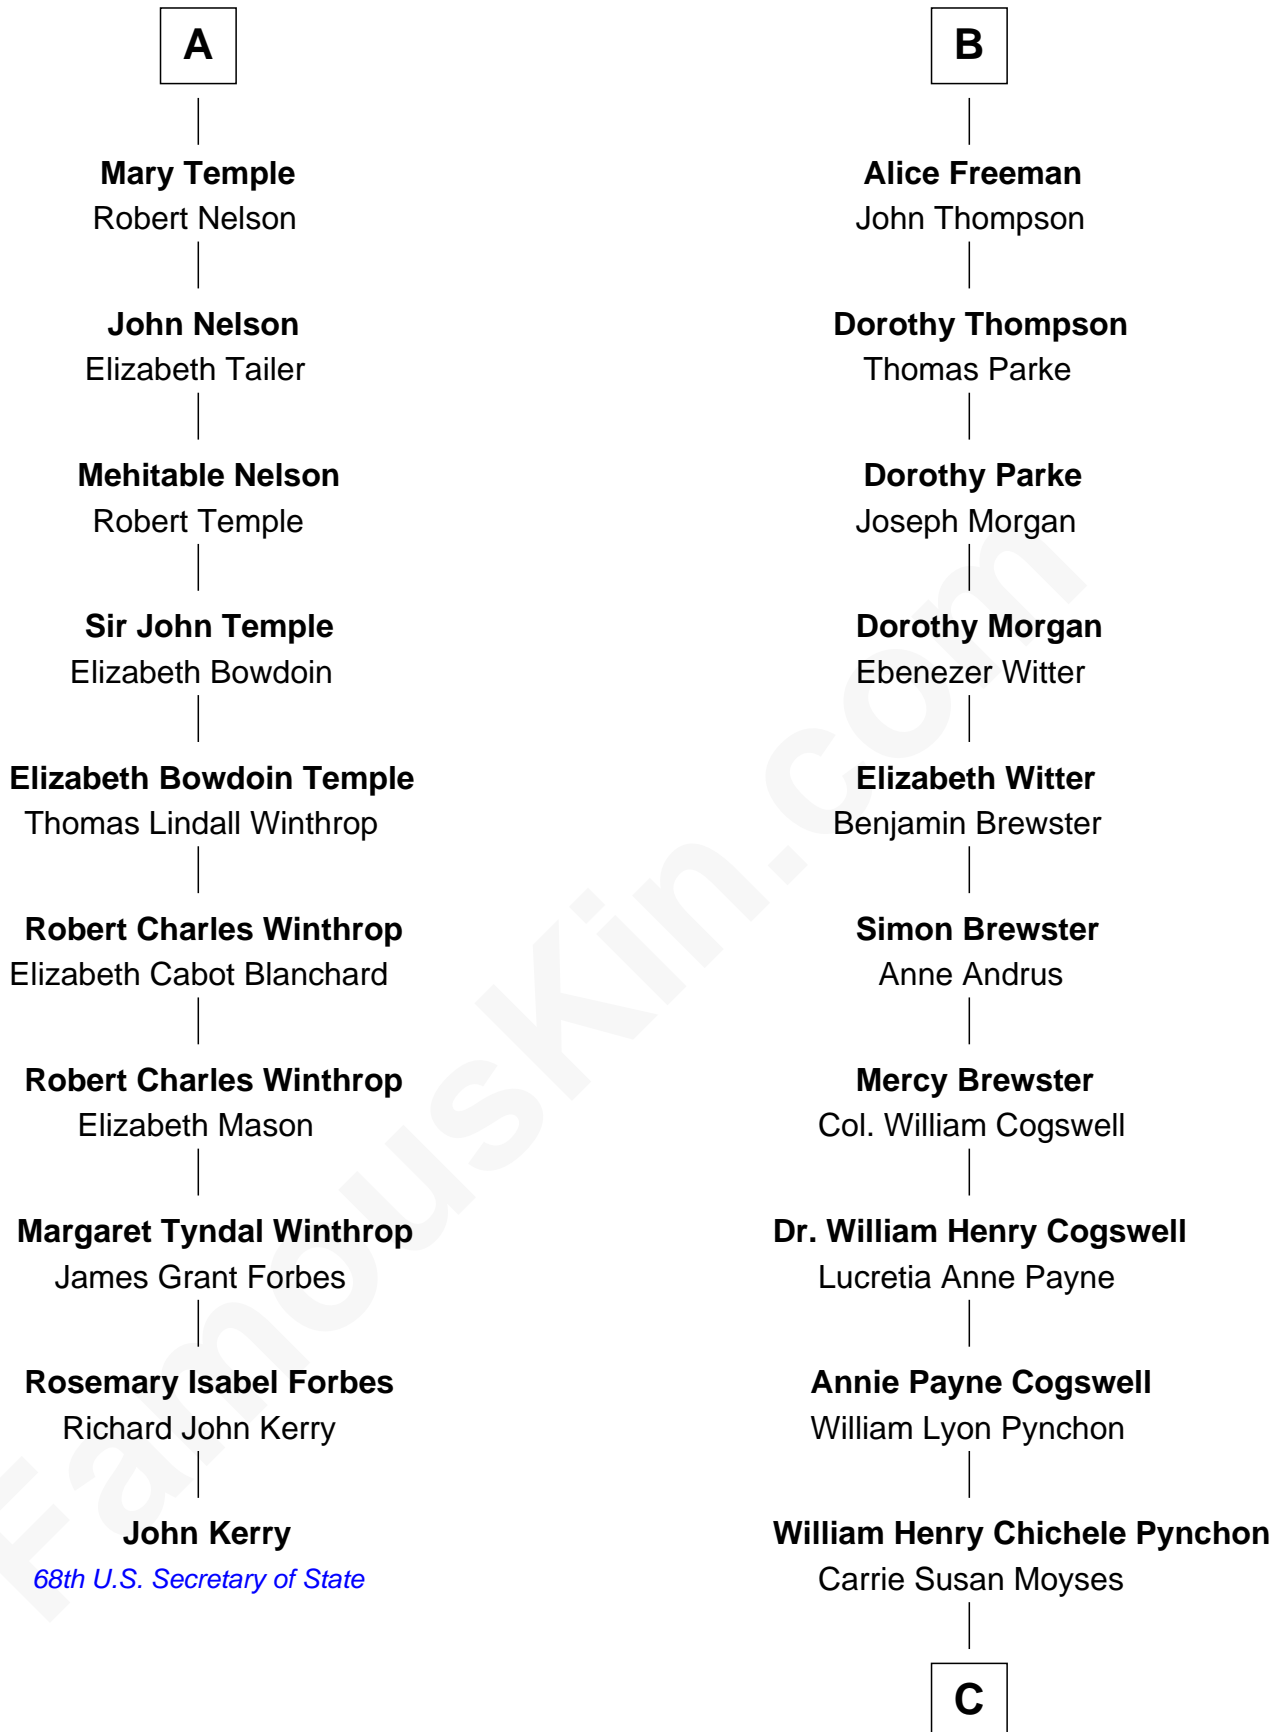

FamousKin.com Relationship Chart of

John Kerry

68th U.S. Secretary of State

16th cousin 2 times removed of

Thomas Pynchon

American Novelist

Sir John Throckmorton

Eleanor Spinney

Eleanor Throckmorton

Sir Richard Knightley

Sir Richard Knightley

Joan Skenard

Susan Knightley

Sir William Spencer

Dorothy Spencer

Thomas Spencer

Thomas Winslow

Agnes Winslow

John Giffard

Thomas Giffard

Joan Langston

Amy Giffard

Richard Samwell

Susanna Samwell

Peter Edwards

Edward Edwards

Ursula Coles

Margaret Edwards

Henry Freeman

B

C

Thomas Ruggles Pynchon
Catherine Frances Bennett