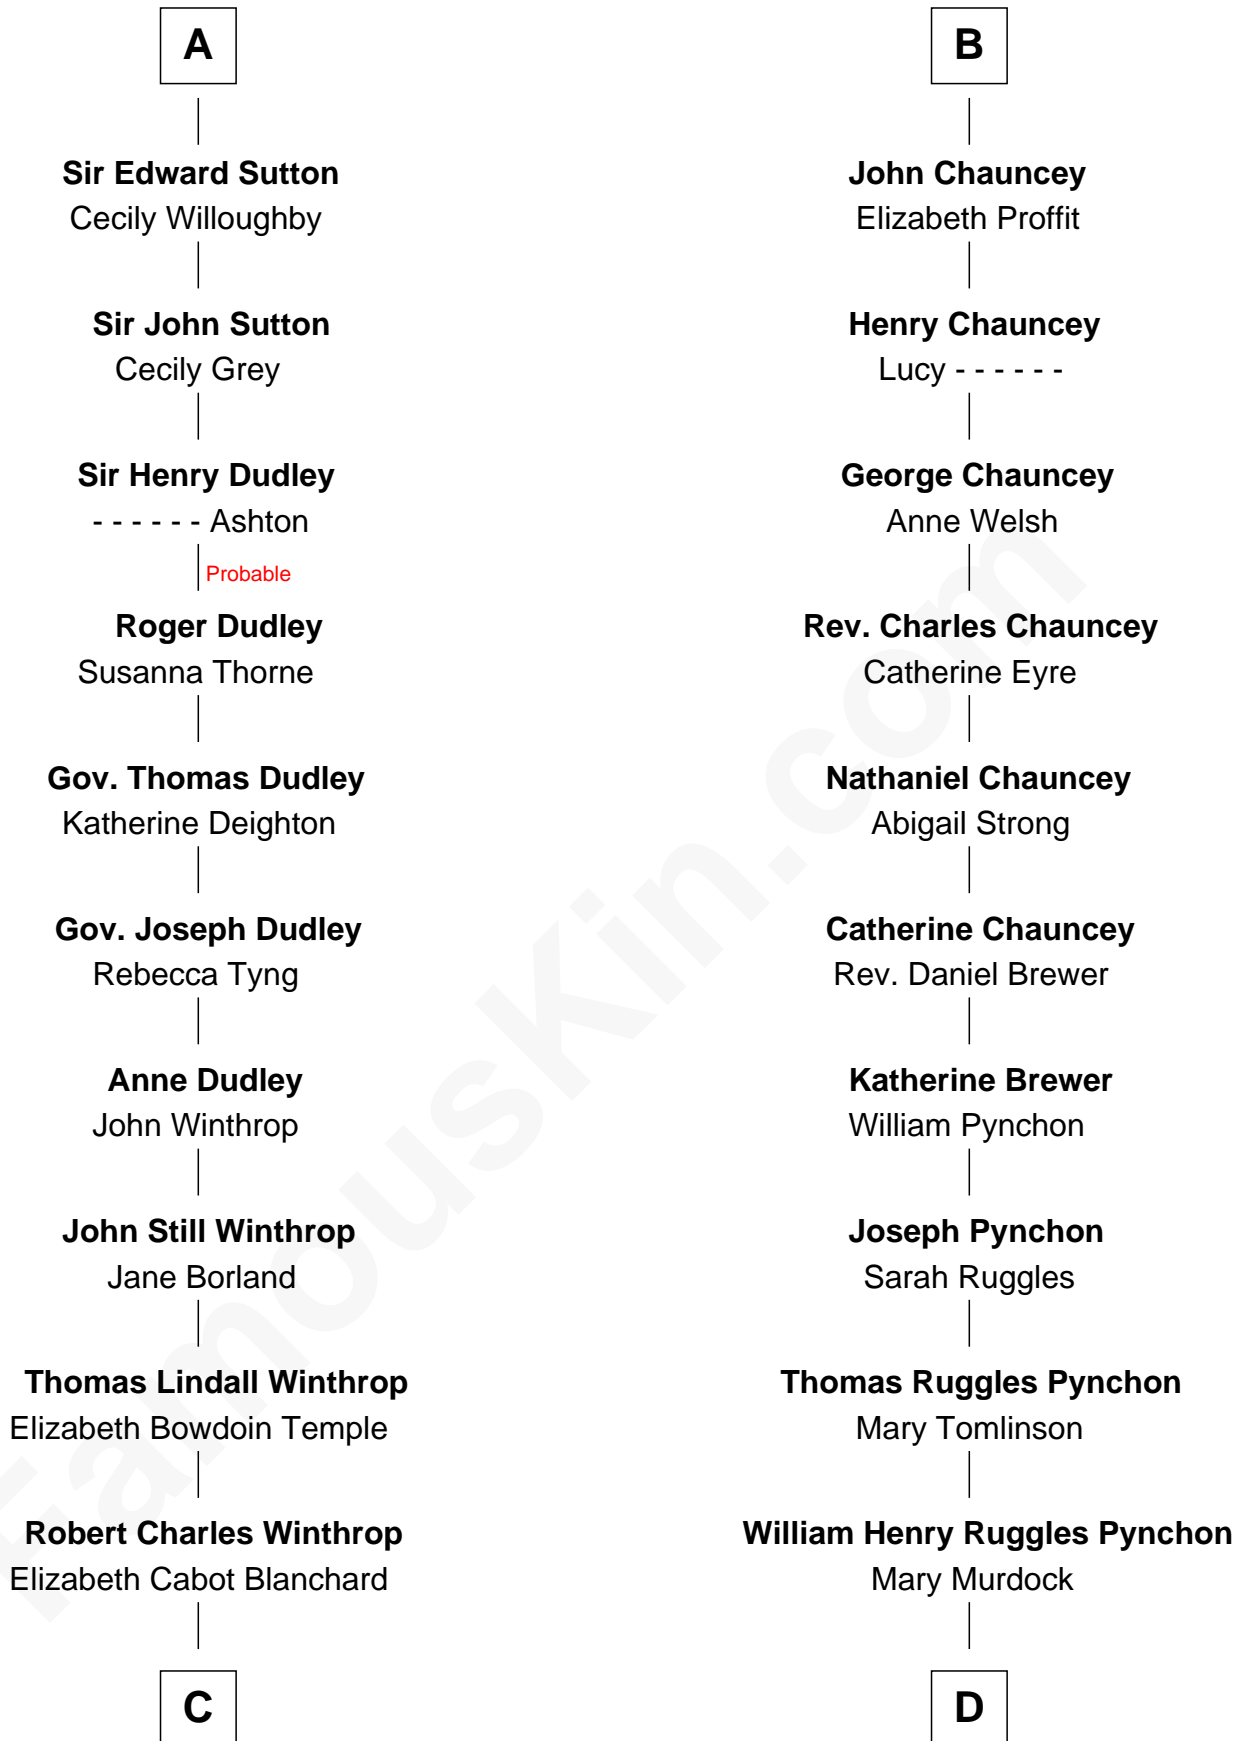

FamousKin.com Relationship Chart of

John Kerry

68th U.S. Secretary of State

20th cousin of

Thomas Pynchon

American Novelist

Sir William de Ferrers

Agnes of Chester

C

Robert Charles Winthrop

Elizabeth Mason

Margaret Tyndal Winthrop

James Grant Forbes

Rosemary Isabel Forbes

Richard John Kerry

John Kerry