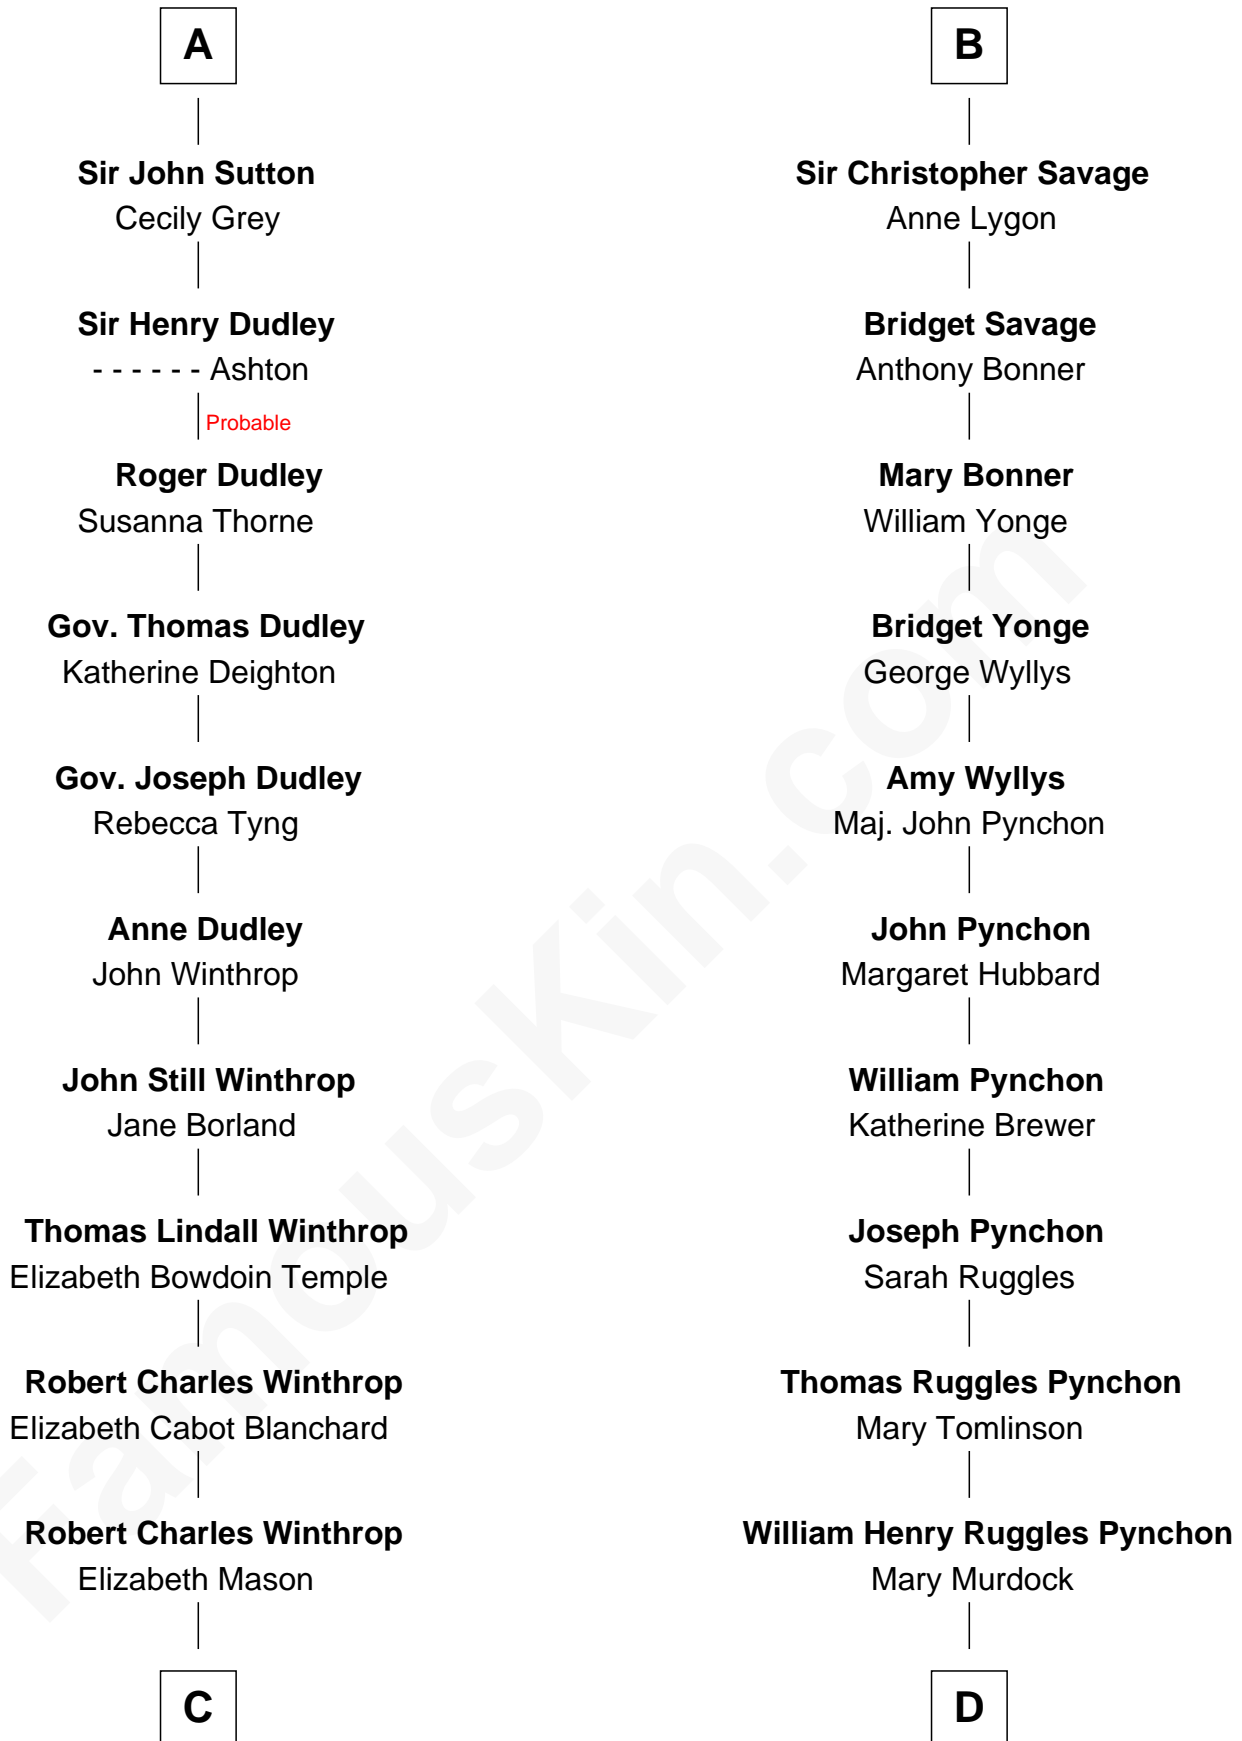

# FamousKin.com Relationship Chart of

**John Kerry**

*68th U.S. Secretary of State*

19th cousin 1 time removed of

**Thomas Pynchon**

*American Novelist*

**Richard Fitzalan**

Alice de Saluzzo

**C**

**Margaret Tyndal Winthrop**

James Grant Forbes

**Rosemary Isabel Forbes**

Richard John Kerry

**John Kerry**

*68th U.S. Secretary of State*

**D**