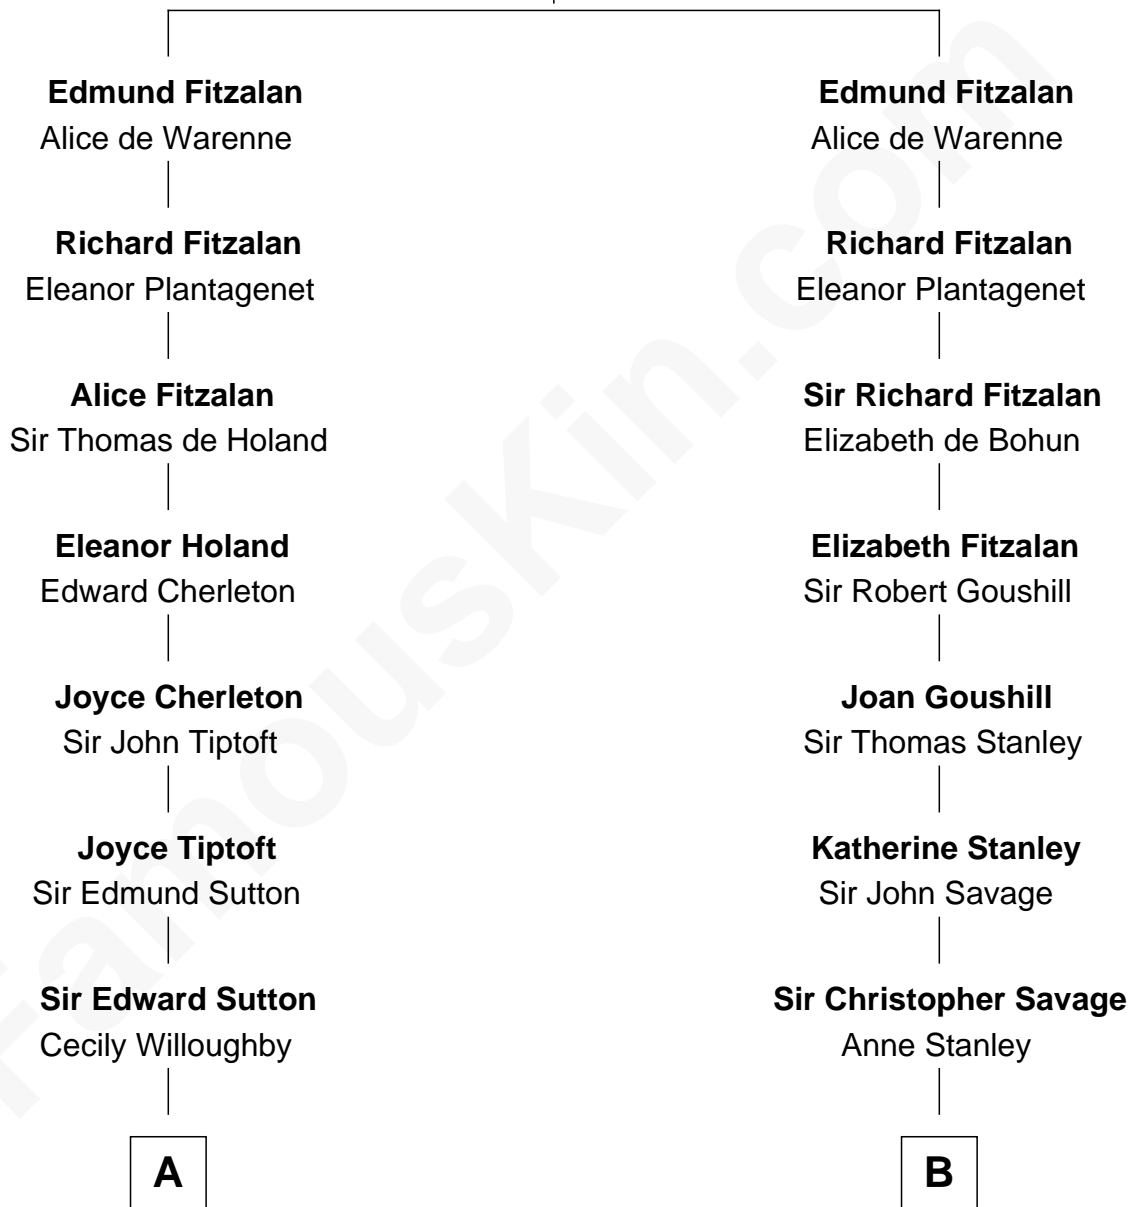

# FamousKin.com Relationship Chart of

**John Kerry**

*68th U.S. Secretary of State*

19th cousin 1 time removed of

**Thomas Pynchon**

*American Novelist*

**Richard Fitzalan**

Alice de Saluzzo

**C**

**Margaret Tyndal Winthrop**

James Grant Forbes

**Rosemary Isabel Forbes**

Richard John Kerry

**John Kerry**

*68th U.S. Secretary of State*

**D**