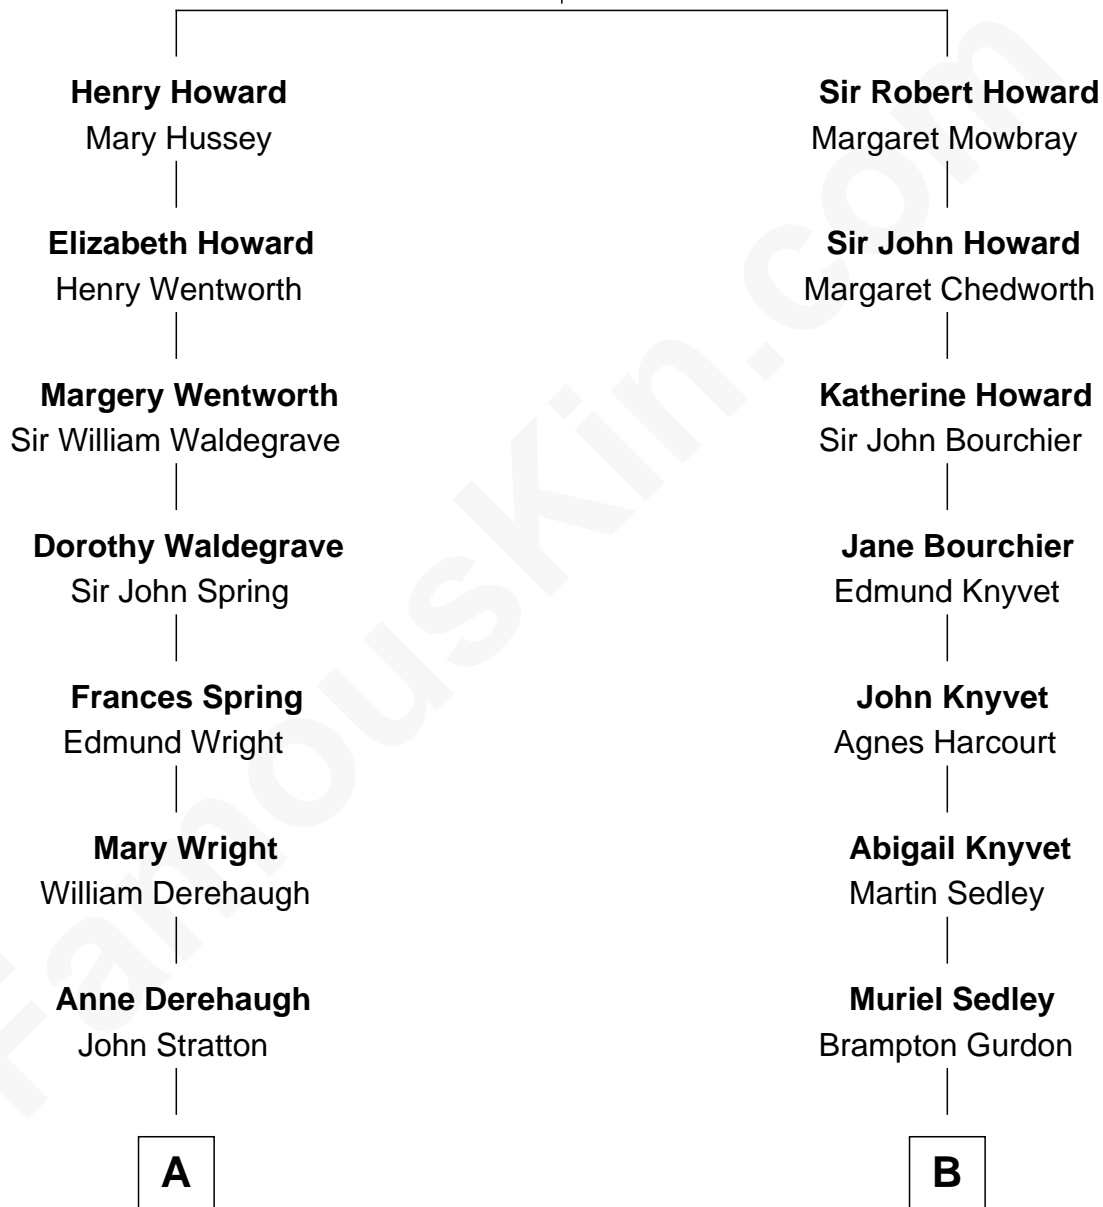

FamousKin.com Relationship Chart of

John Kerry

68th U.S. Secretary of State

17th cousin 3 times removed of

Paget Brewster

TV Actress

Sir John Howard

Alice Tendring

C

Donald Mitchell Ryerson

Isabelle McGenniss

Joan Ryerson

George Washington Wales Brewster

Galen Brewster

Hathaway Tew

Paget Brewster