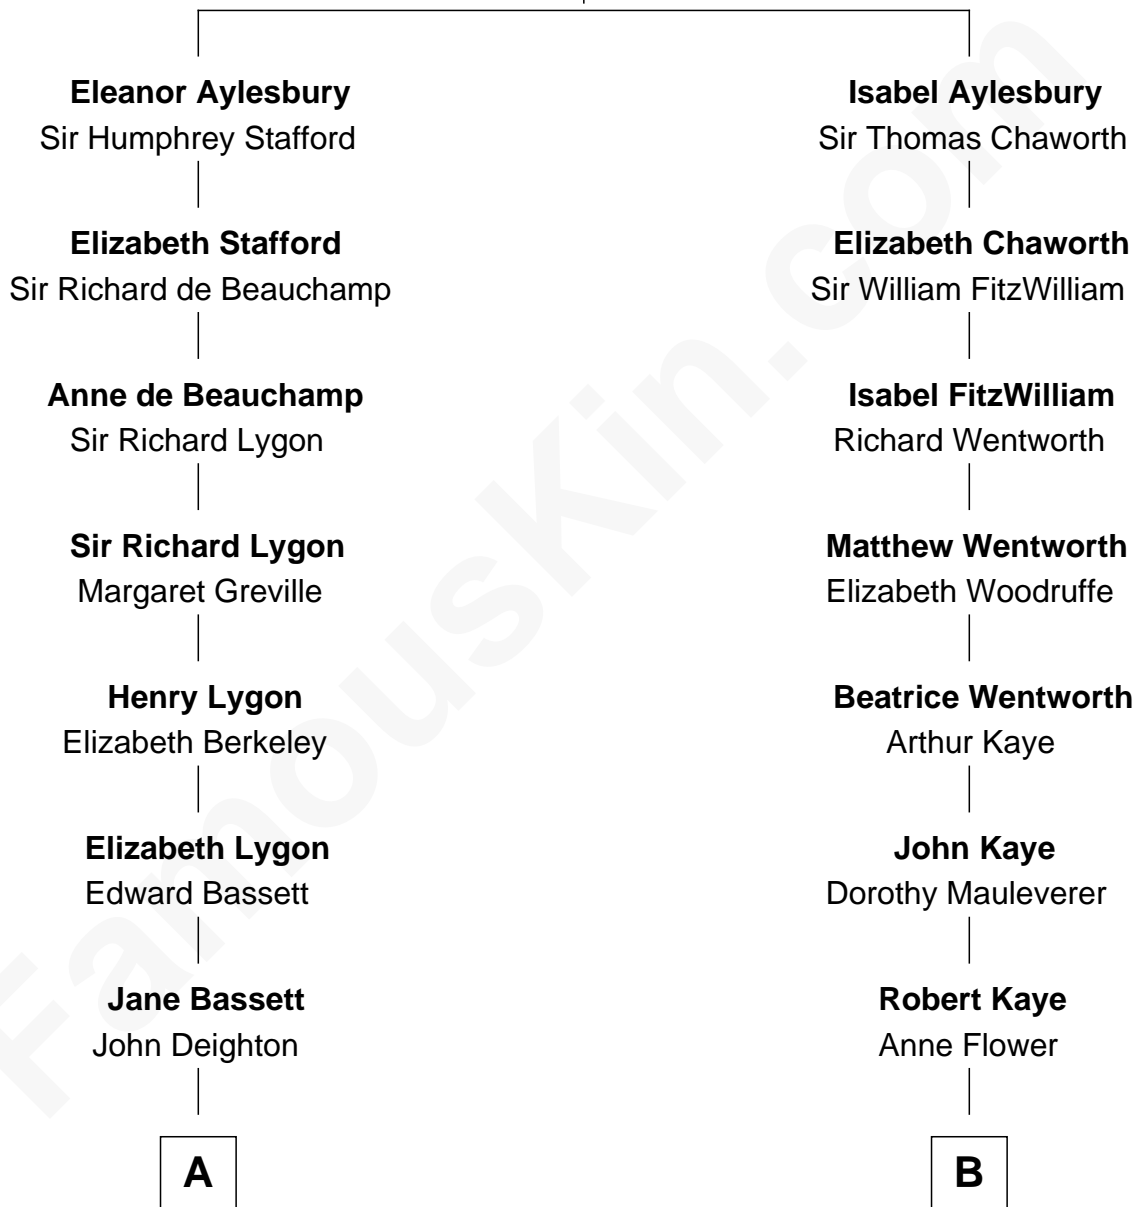

FamousKin.com Relationship Chart of

John Kerry

68th U.S. Secretary of State

16th cousin 5 times removed of

Paget Brewster

TV Actress

Sir Thomas Aylesbury

Katherine Pabenham

C

Mary Pringle Mitchell
Edward Larned Ryerson

Donald Mitchell Ryerson
Isabelle McGenniss

Joan Ryerson
George Washington Wales Brewster

Galen Brewster
Hathaway Tew

Paget Brewster
TV Actress