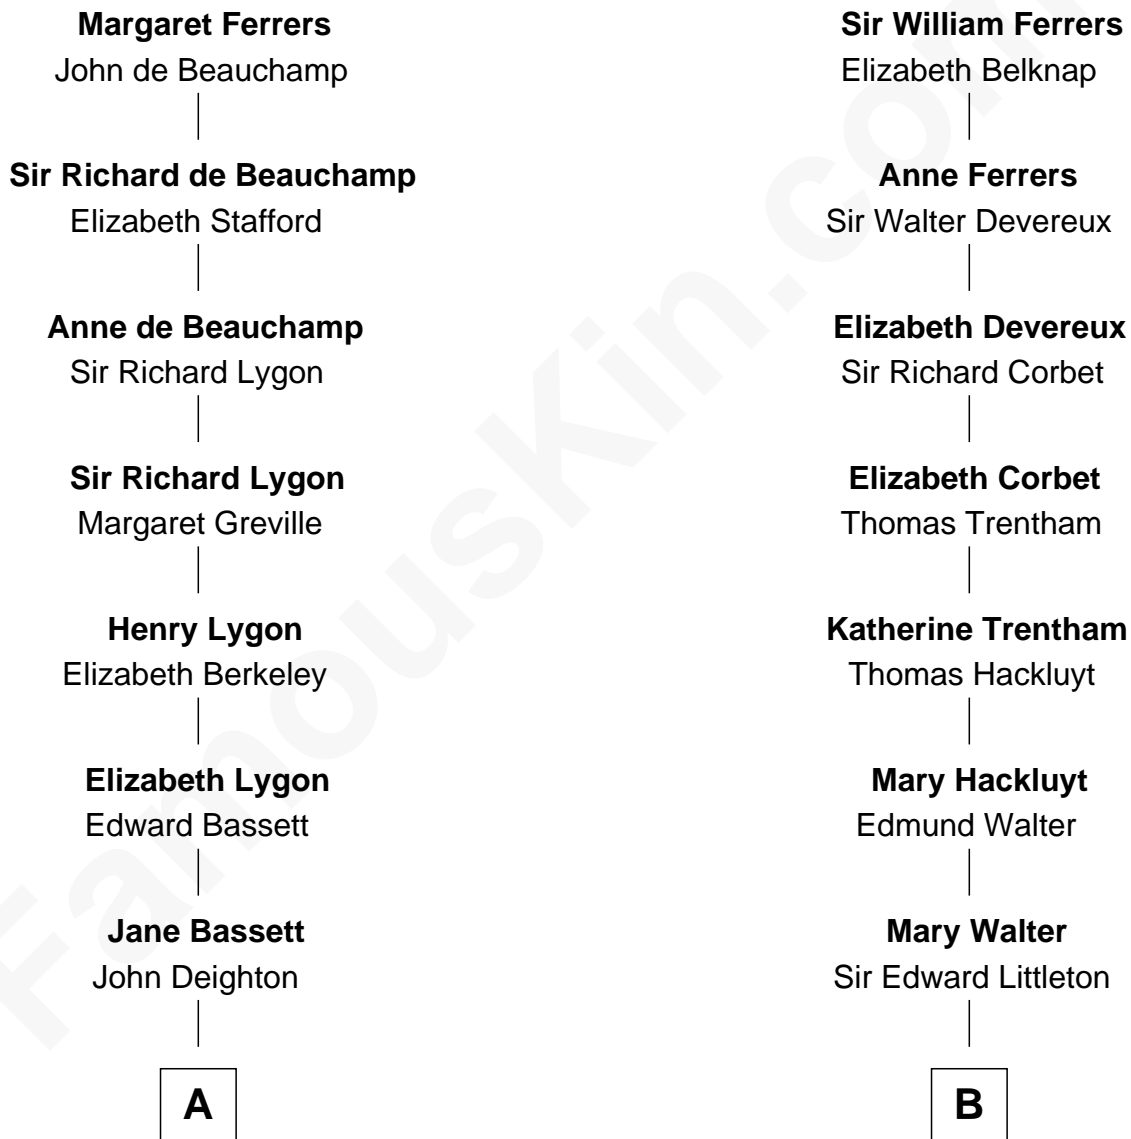

FamousKin.com Relationship Chart of

John Kerry

68th U.S. Secretary of State

16th cousin 2 times removed of

Paget Brewster

TV Actress

Sir Edmund Ferrers

Ellen Roche

C

Galen Brewster
Hathaway Tew

Paget Brewster
TV Actress

FamousKin.com