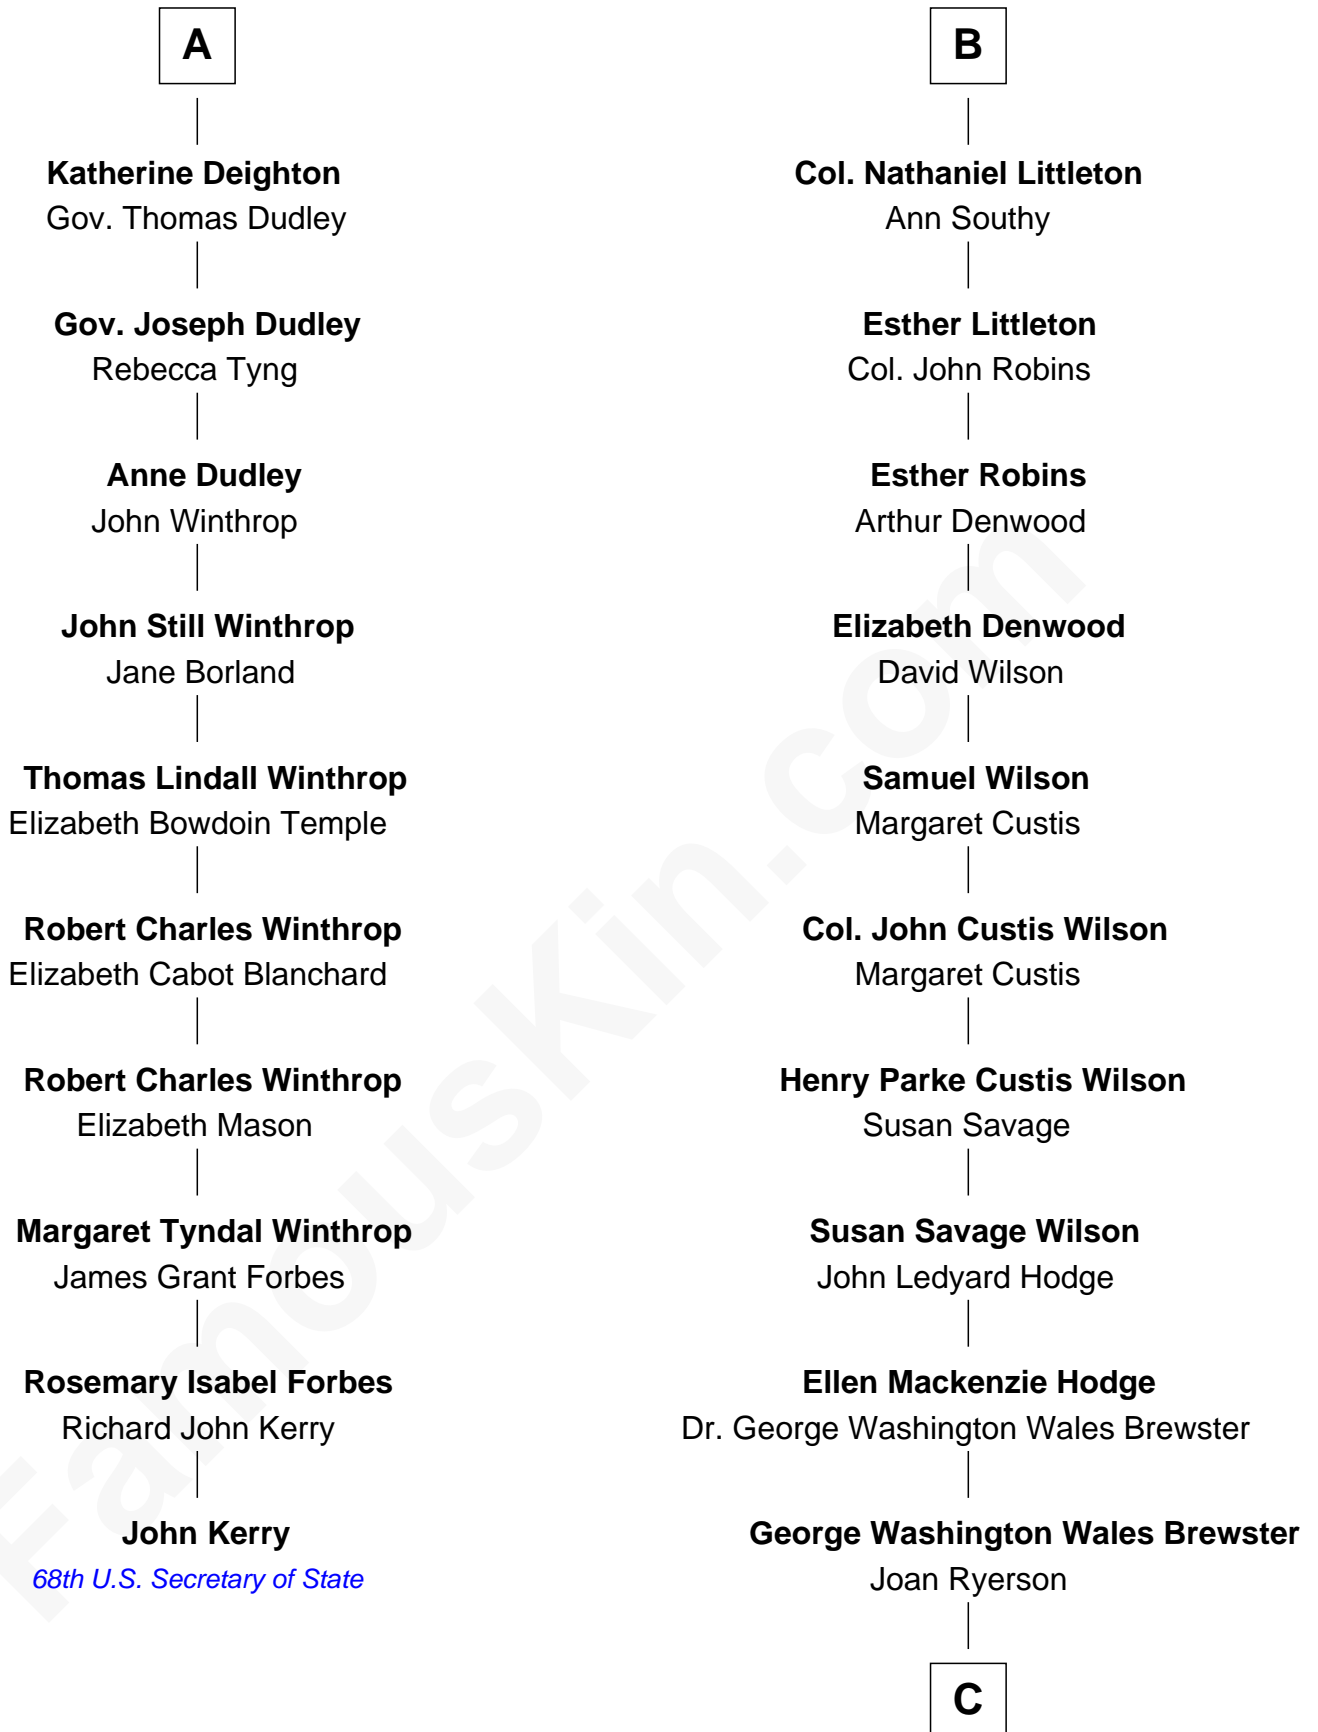

FamousKin.com Relationship Chart of

John Kerry

68th U.S. Secretary of State

16th cousin 2 times removed of

Paget Brewster

TV Actress

Sir Edmund Ferrers

Ellen Roche