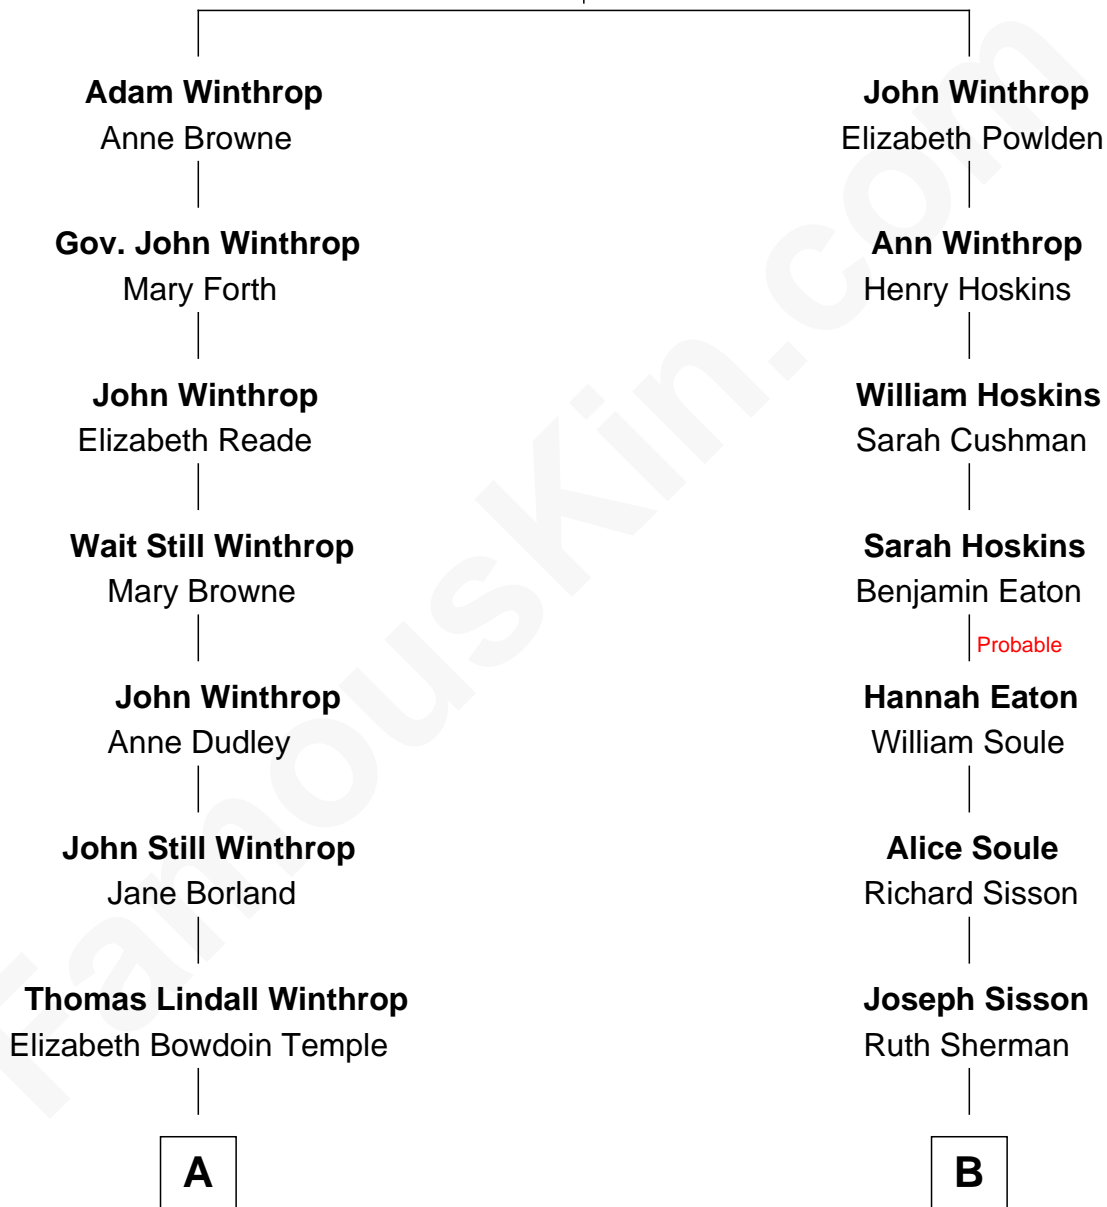

FamousKin.com Relationship Chart of

John Kerry

68th U.S. Secretary of State

11th cousin 3 times removed of

Paget Brewster

TV Actress

Adam Winthrop

Agnes Sharpe

A

Robert Charles Winthrop
Elizabeth Cabot Blanchard

Robert Charles Winthrop
Elizabeth Mason

Margaret Tyndal Winthrop
James Grant Forbes

Rosemary Isabel Forbes
Richard John Kerry

John Kerry
68th U.S. Secretary of State

B

Susanna Sisson
Silas Fish

Priscilla Fish
William Tew

William Henry Tew
Rhoda Burnham

Harvey William Tew
Susan D. Goodrich

James Dinsmore Tew
Elinor Edith Bechtel

John Bechtel Tew
Valerie Hathaway

Hathaway Tew
Galen Brewster