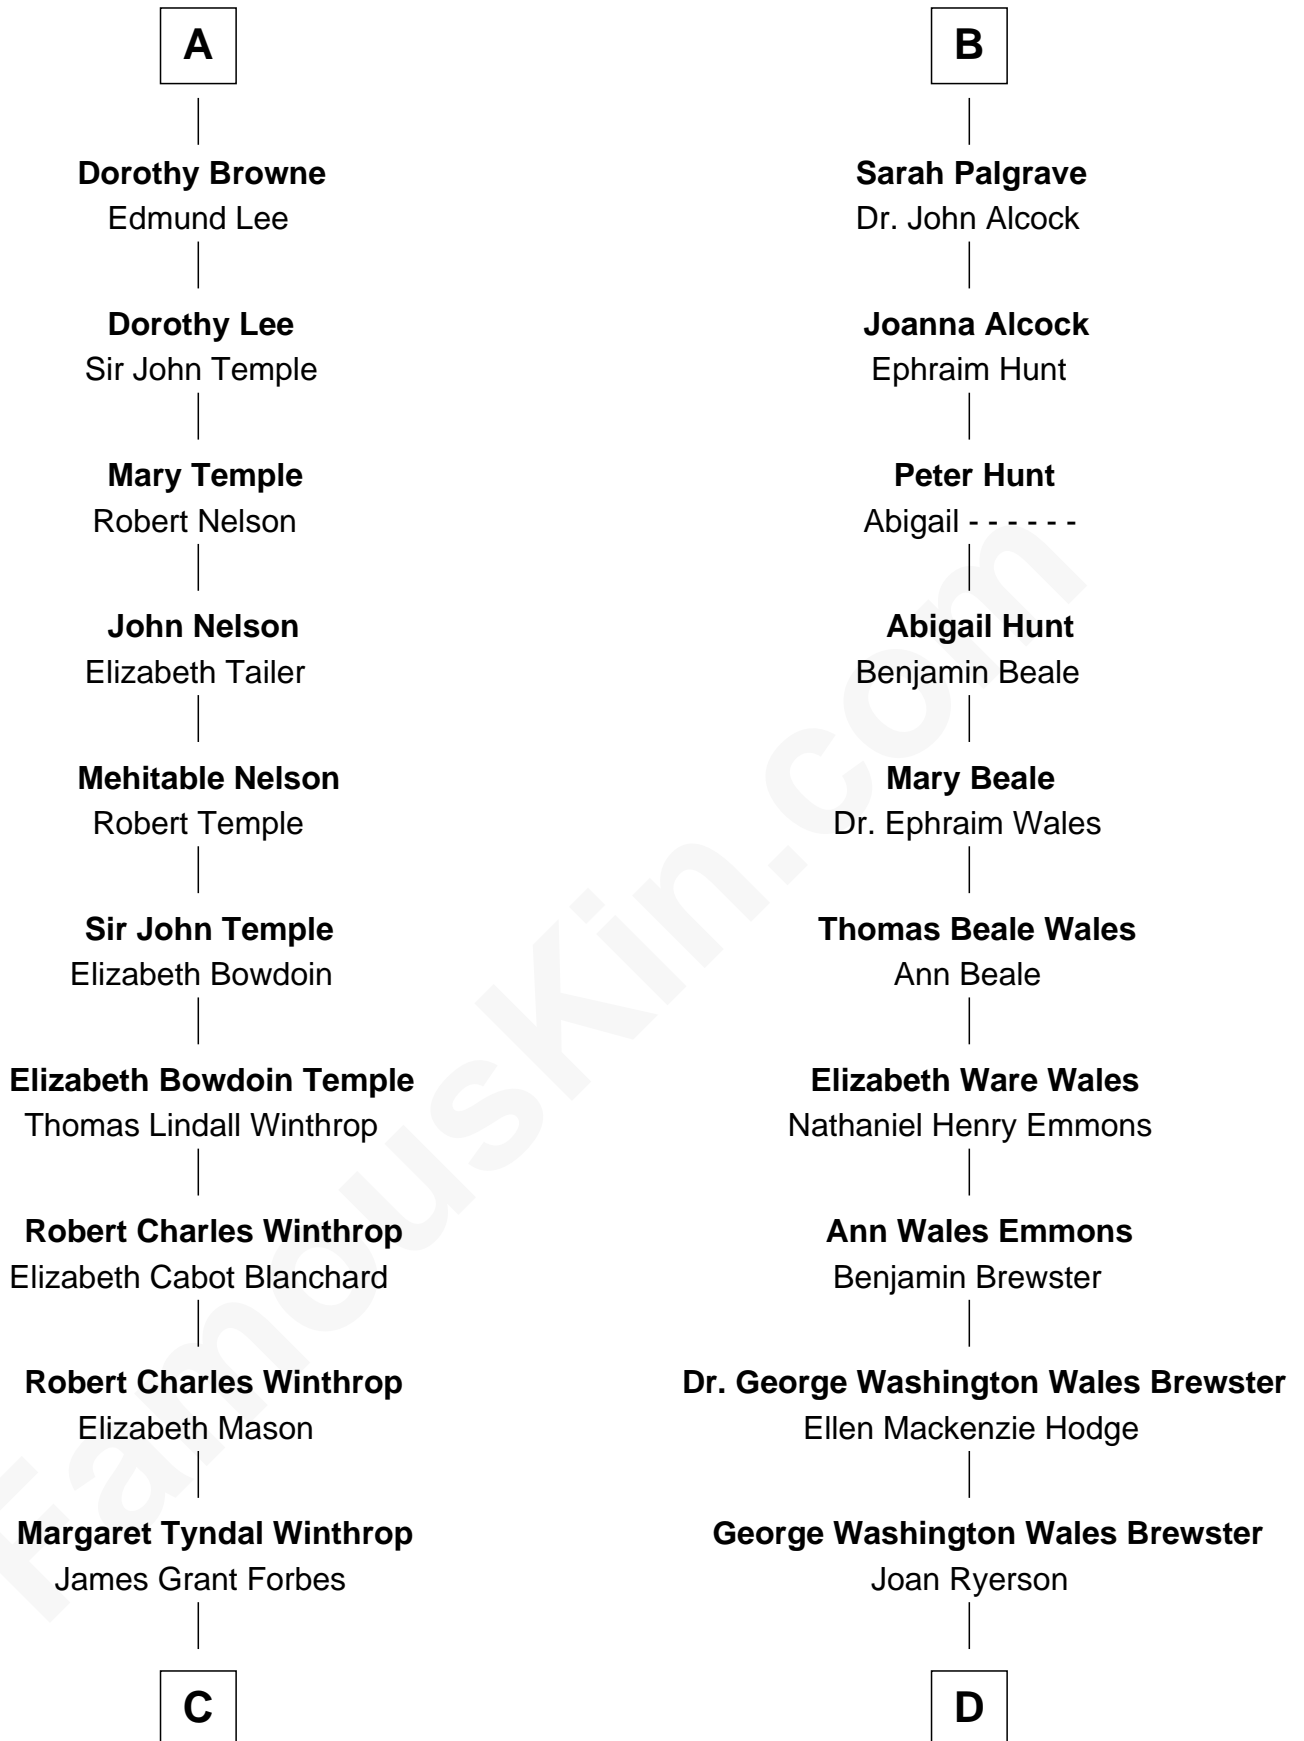

# FamousKin.com Relationship Chart of

**John Kerry**

*68th U.S. Secretary of State*

18th cousin of

**Paget Brewster**

*TV Actress*

**Sir Robert Goushill**

Elizabeth Fitzalan

**Joan Goushill**  
Sir Thomas Stanley

**Thomas Stanley**  
Eleanor Neville

**George Stanley**  
Joan le Strange

**Sir Thomas Stanley**  
Anne Hastings

**Margaret Stanley**  
Robert Radcliffe

**Jane Radcliffe**  
Anthony Browne

**Anthony Browne**  
Mary Dormer

**A**

**Elizabeth Goushill**  
Sir Robert Wingfield

**Elizabeth Wingfield**  
Sir William Brandon

**Eleanor Brandon**  
John Glemham

**Anne Glemham**  
Henry Palgrave

**Thomas Palgrave**  
Alice Gunton

**Rev. Edward Palgrave**  
-----

**Dr. Richard Palgrave**  
Anna -----

**B**

**C**

**Rosemary Isabel Forbes**

Richard John Kerry

**John Kerry**

*68th U.S. Secretary of State*