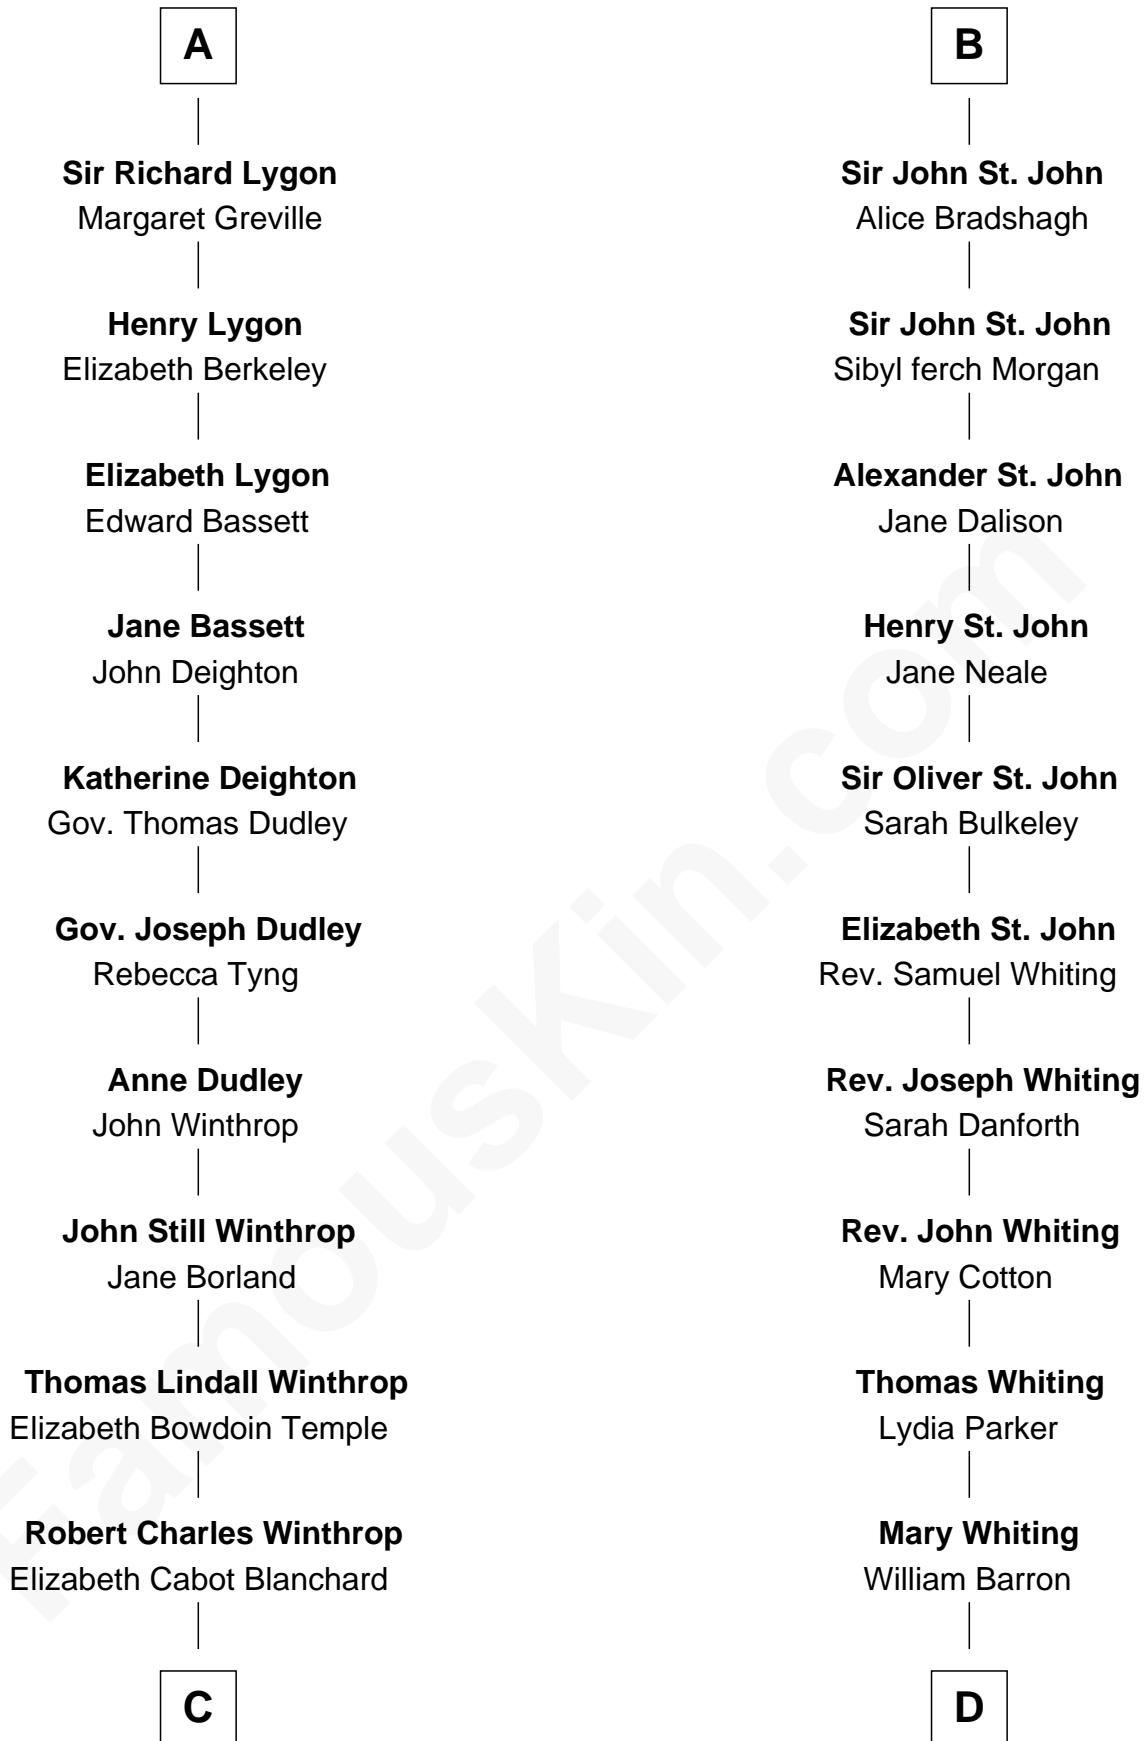

FamousKin.com Relationship Chart of

John Kerry

68th U.S. Secretary of State

20th cousin of

James Sherman

27th U.S. Vice-President

C

Robert Charles Winthrop
Elizabeth Mason

Margaret Tyndal Winthrop
James Grant Forbes

Rosemary Isabel Forbes
Richard John Kerry

John Kerry
68th U.S. Secretary of State

D

Mary Augusta Barron
Stalham Williams

Frances Lucretia Williams
Richard Winslow Sherman