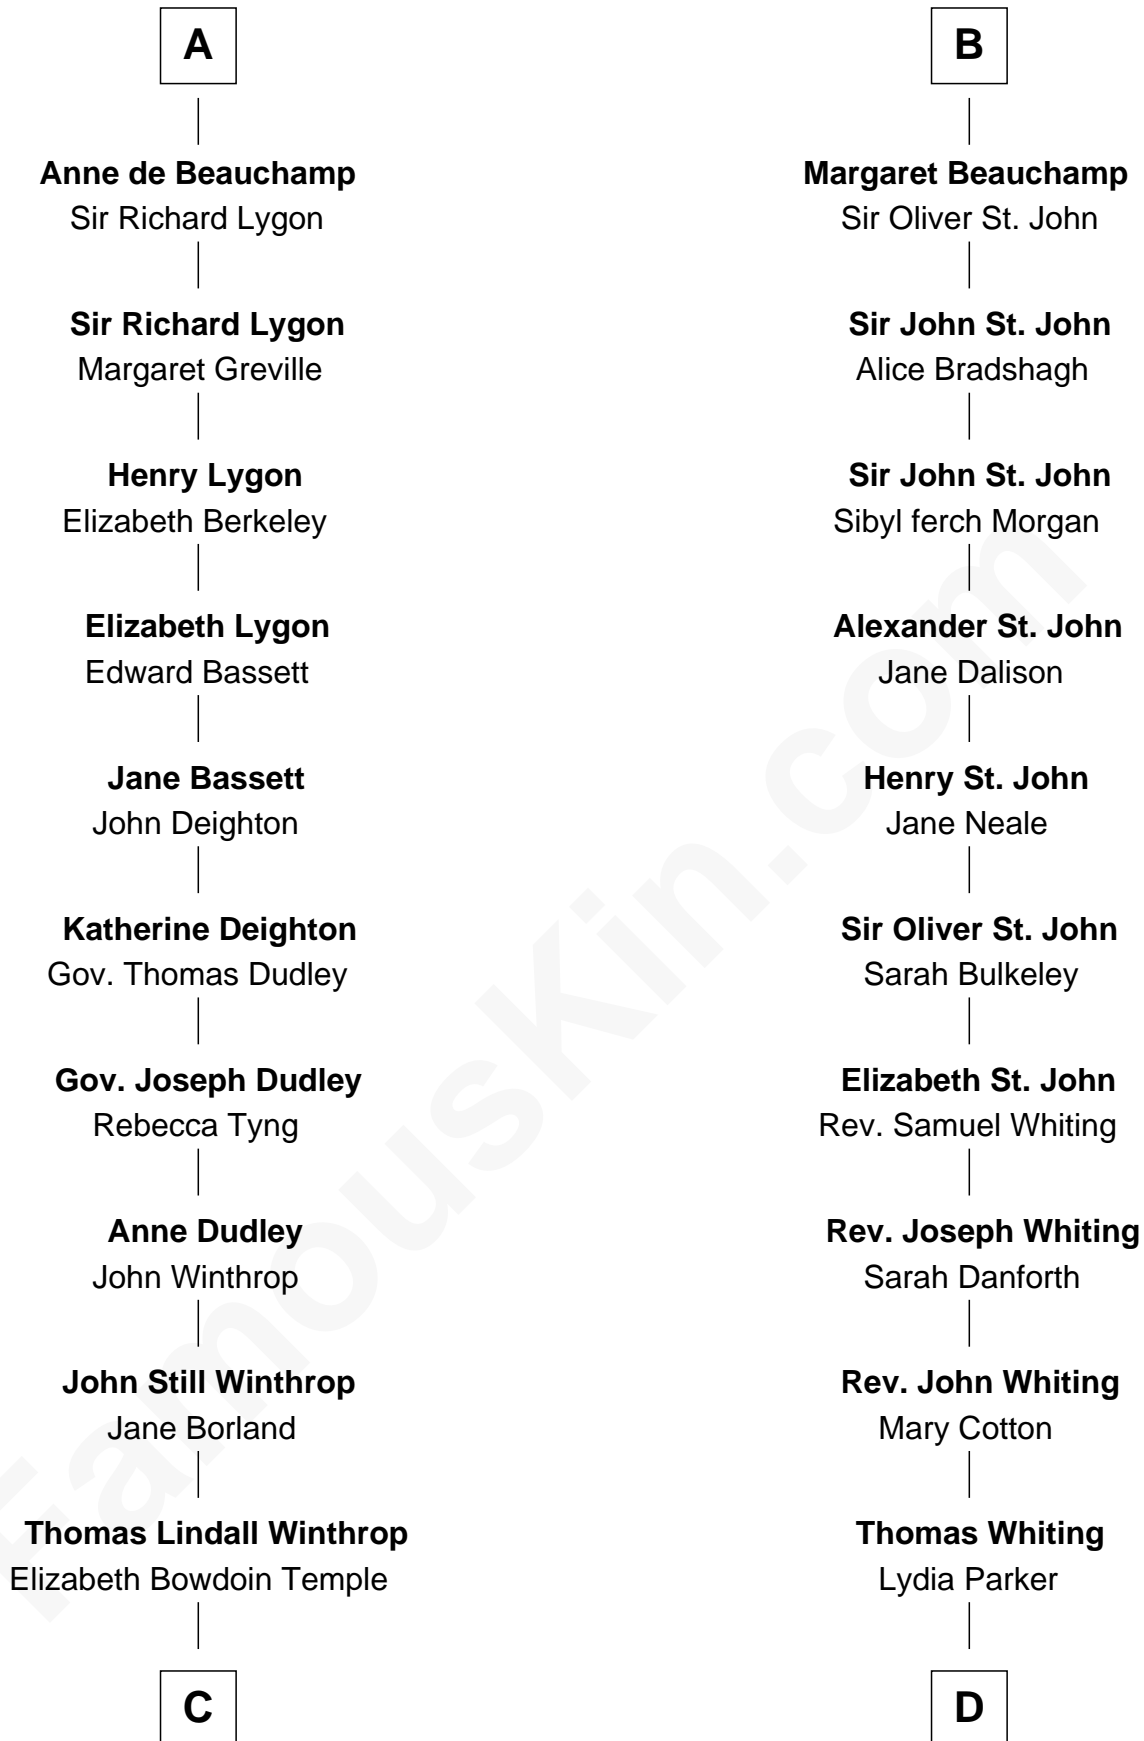

FamousKin.com Relationship Chart of

John Kerry

68th U.S. Secretary of State

21st cousin of

James Sherman

27th U.S. Vice-President

William Mauduit
Alice de Newburgh

Isabel Mauduit
Sir William de Beauchamp

Sir Walter de Beauchamp
Alice de Tony

Giles de Beauchamp
Catherine de Bures

John de Beauchamp
Elizabeth - - - - -

Sir William de Beauchamp
Catherine de Ufflete

John de Beauchamp
Margaret Ferrers

Sir Richard de Beauchamp
Elizabeth Stafford

A

Isabel Mauduit
Sir William de Beauchamp

Sir Walter de Beauchamp
Alice de Tony

Roger de Beauchamp
- - - - -

Sir Roger de Beauchamp
Sibyl de Pateshulle

Sir Roger de Beauchamp
Joan de Clopton

Sir Roger Beauchamp
Mary - - - - -

Sir John Beauchamp
Edith Stourton

B

C

Robert Charles Winthrop
Elizabeth Cabot Blanchard

Robert Charles Winthrop
Elizabeth Mason

Margaret Tyndal Winthrop
James Grant Forbes

Rosemary Isabel Forbes
Richard John Kerry