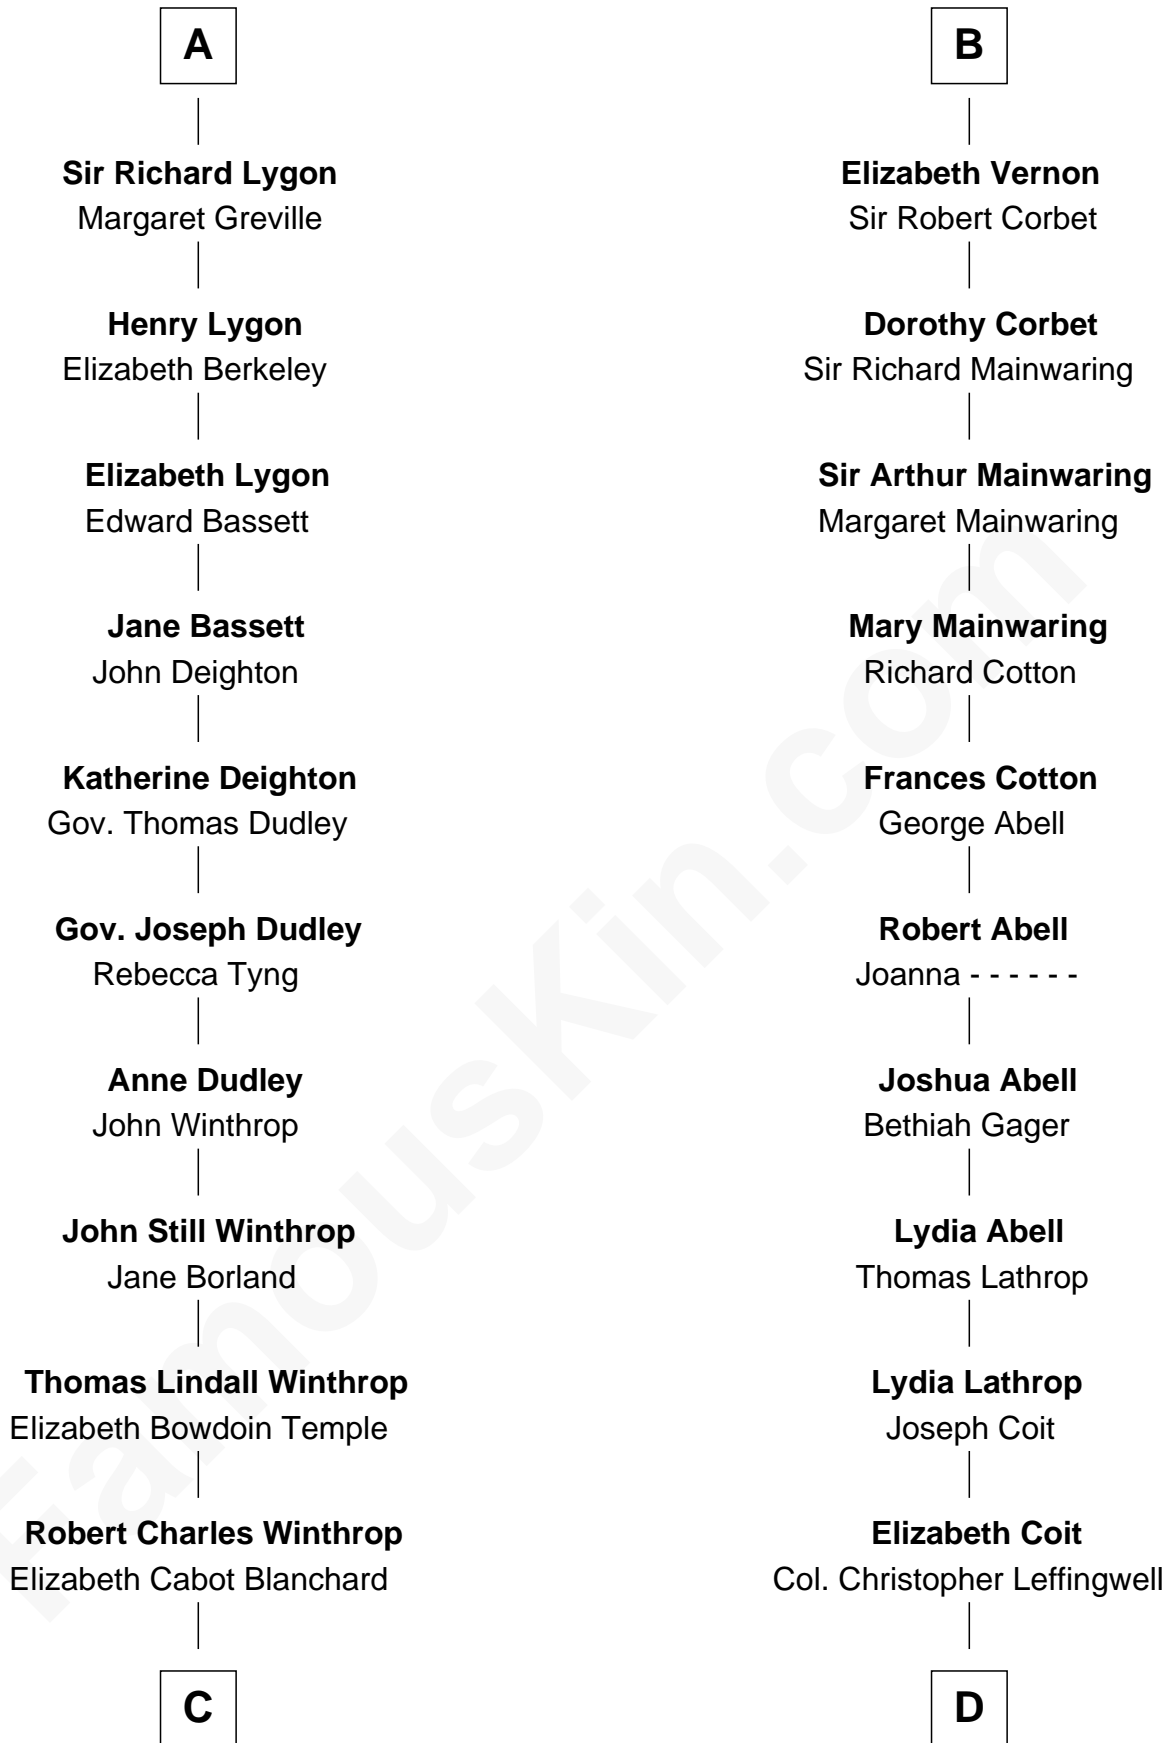

# FamousKin.com Relationship Chart of

**John Kerry**

*68th U.S. Secretary of State*

20th cousin 1 time removed of

**Allen Dulles**

*5th Director of the C.I.A.*

**Sir William de Beauchamp**

Isabel Mauduit

**Sir Walter de Beauchamp**

Alice de Tony

**Giles de Beauchamp**

Catherine de Bures

**John de Beauchamp**

Elizabeth - - - - -

**Sir William de Beauchamp**

Catherine de Ufflete

James Butler

**Elizabeth Butler**

John Talbot

**Ann Talbot**

Sir Henry Vernon

**B**

**C**

**Robert Charles Winthrop**

Elizabeth Mason

**Margaret Tyndal Winthrop**

James Grant Forbes

**Rosemary Isabel Forbes**

Richard John Kerry

**John Kerry**

*68th U.S. Secretary of State*

**D**