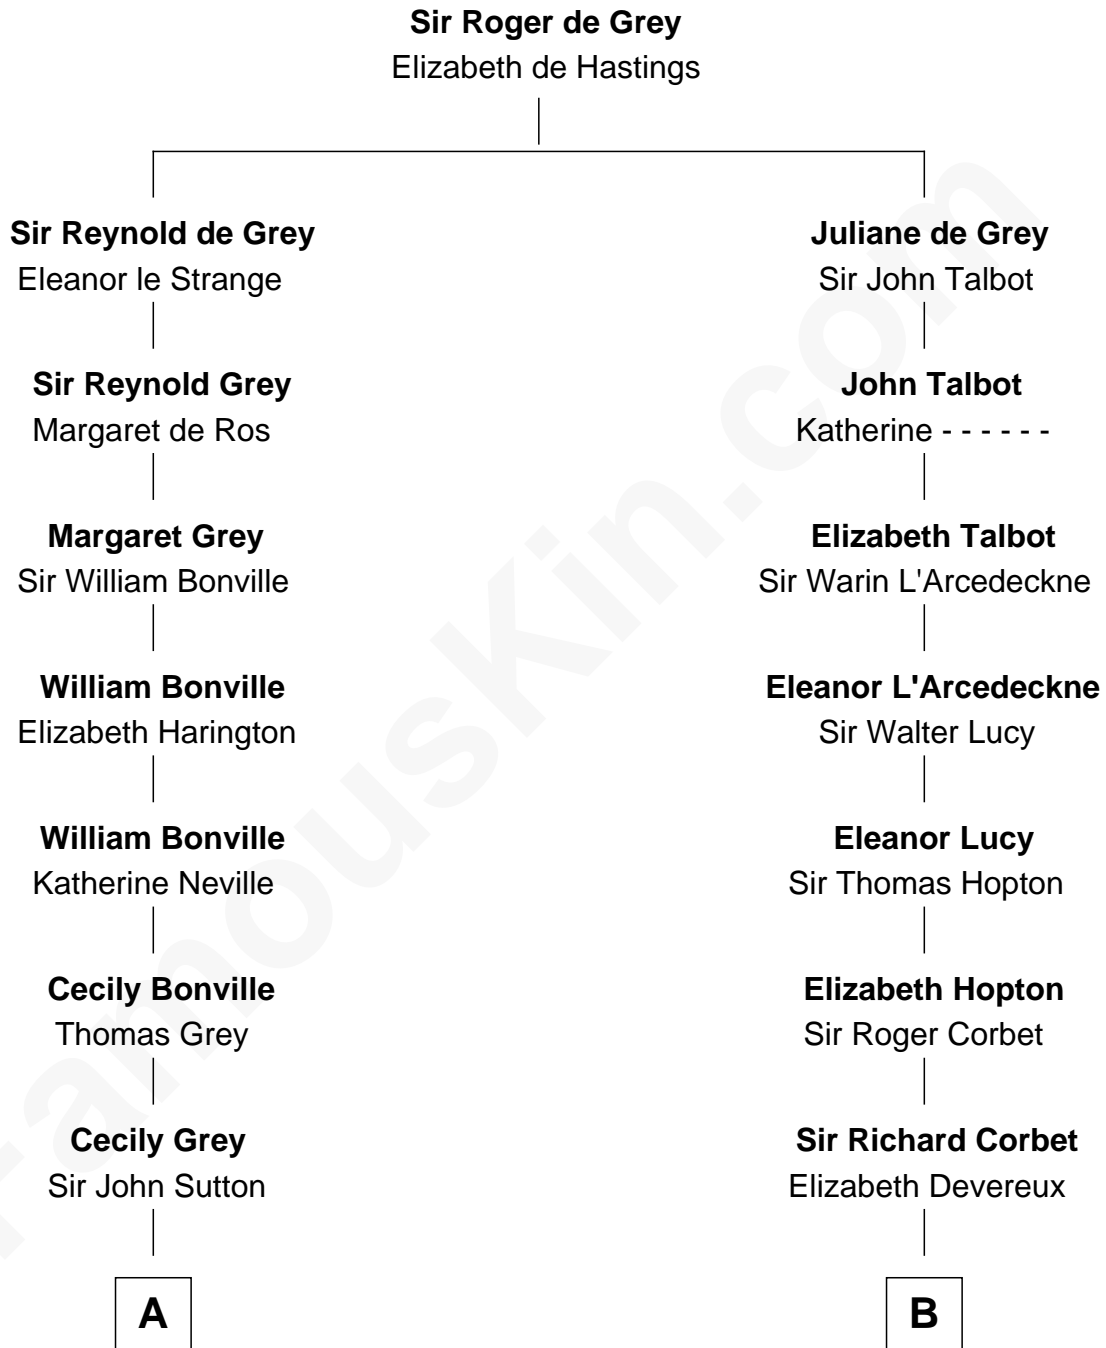

FamousKin.com

Relationship Chart of

John Kerry

68th U.S. Secretary of State

18th cousin 3 times removed of

John Foster Dulles

52nd U.S. Secretary of State