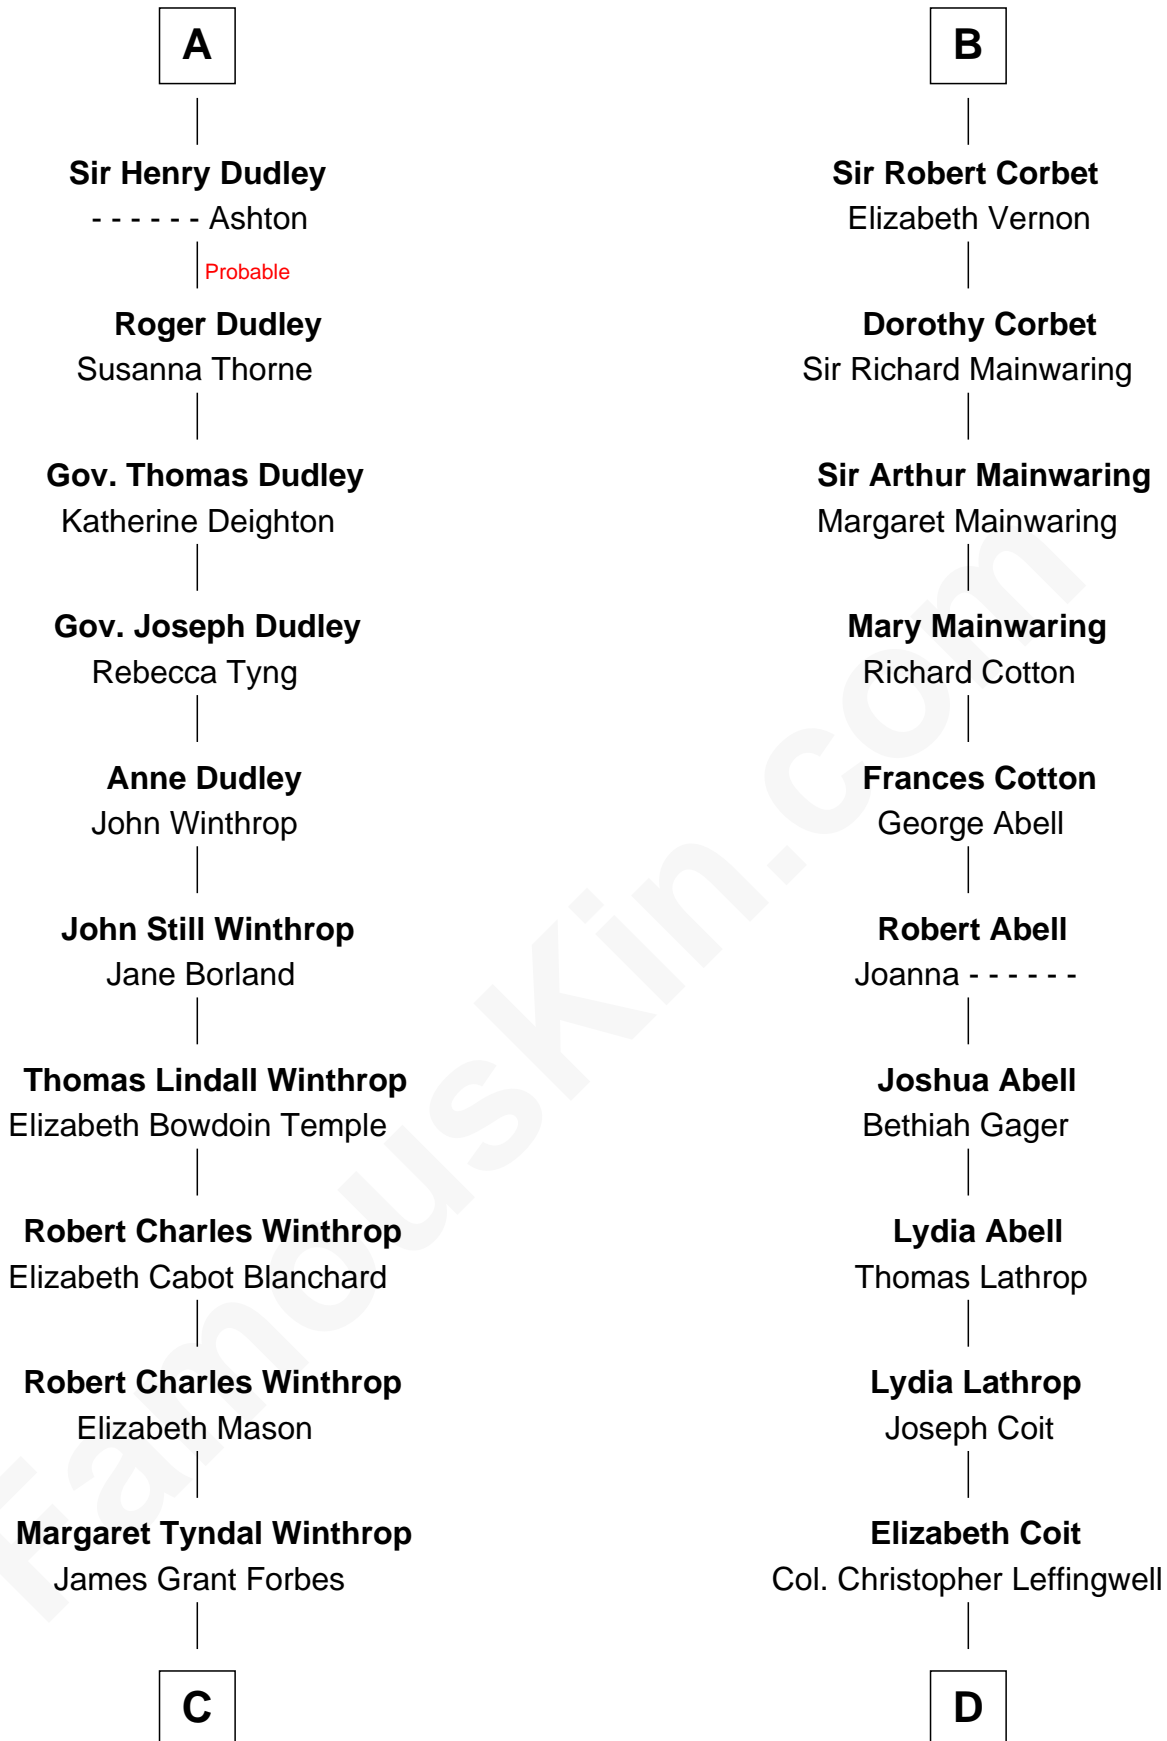

## Relationship Chart of

### John Kerry

68th U.S. Secretary of State

18th cousin 3 times removed of

### John Foster Dulles

52nd U.S. Secretary of State

**C**

**Rosemary Isabel Forbes**

Richard John Kerry

**John Kerry**

*68th U.S. Secretary of State*

**D**

**Joanna Leffingwell**

Charles Lathrop

**Harriet Wadsworth Lathrop**

Rev. Miron Winslow

**Harriet Lathrop Winslow**

Rev. John Welsh Dulles

**Allen Macy Dulles**

Edith Foster