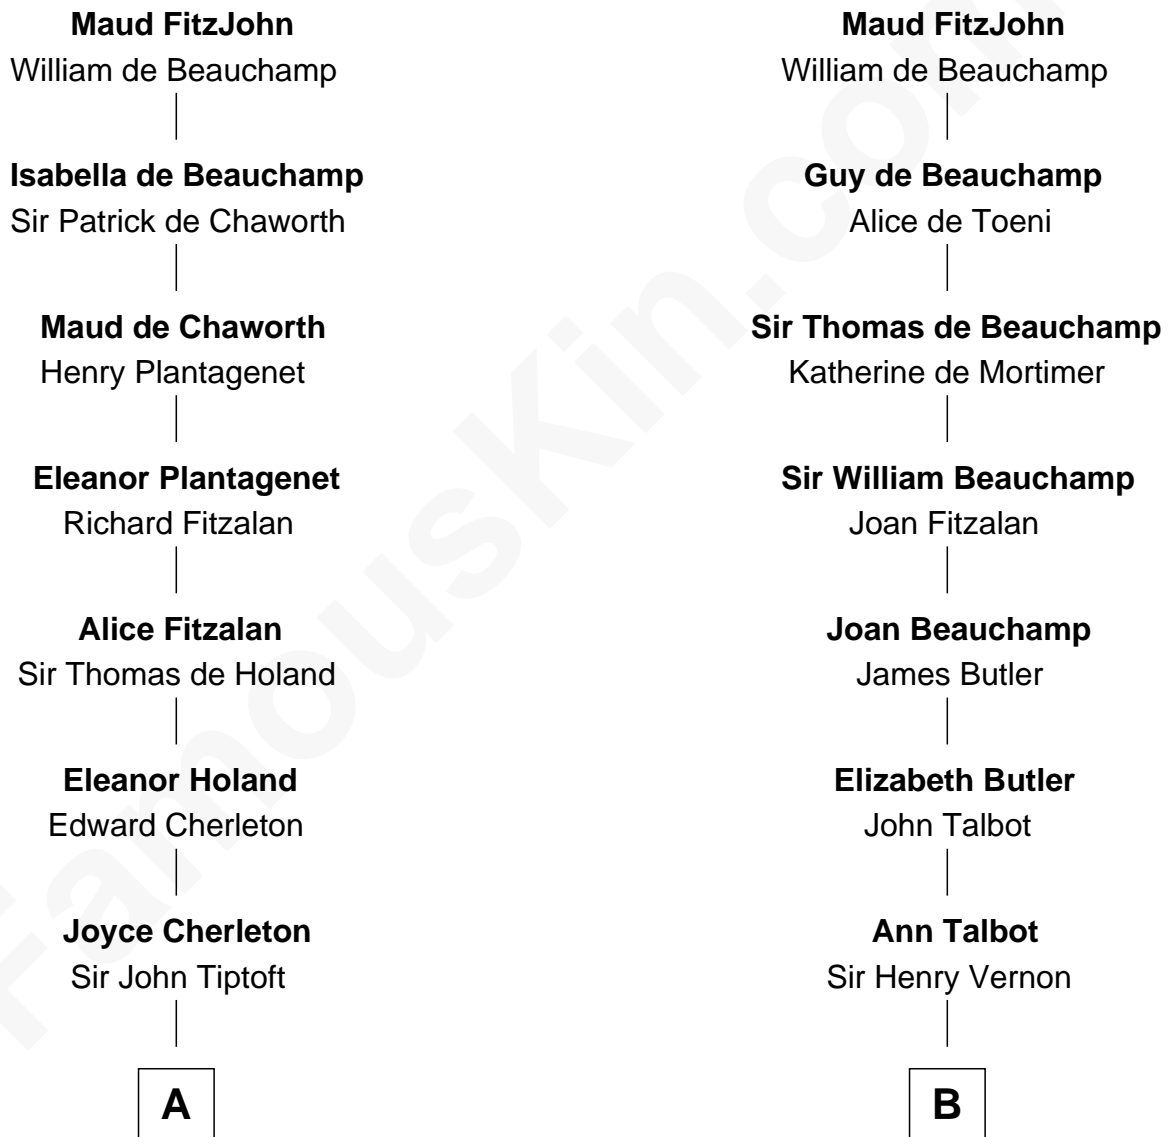

FamousKin.com Relationship Chart of

John Kerry

68th U.S. Secretary of State

21st cousin of

John Foster Dulles

52nd U.S. Secretary of State

Sir John FitzGeoffrey

Isabel le Bigod

C

Robert Charles Winthrop
Elizabeth Cabot Blanchard

Robert Charles Winthrop
Elizabeth Mason

Margaret Tyndal Winthrop
James Grant Forbes

Rosemary Isabel Forbes
Richard John Kerry

John Kerry
68th U.S. Secretary of State