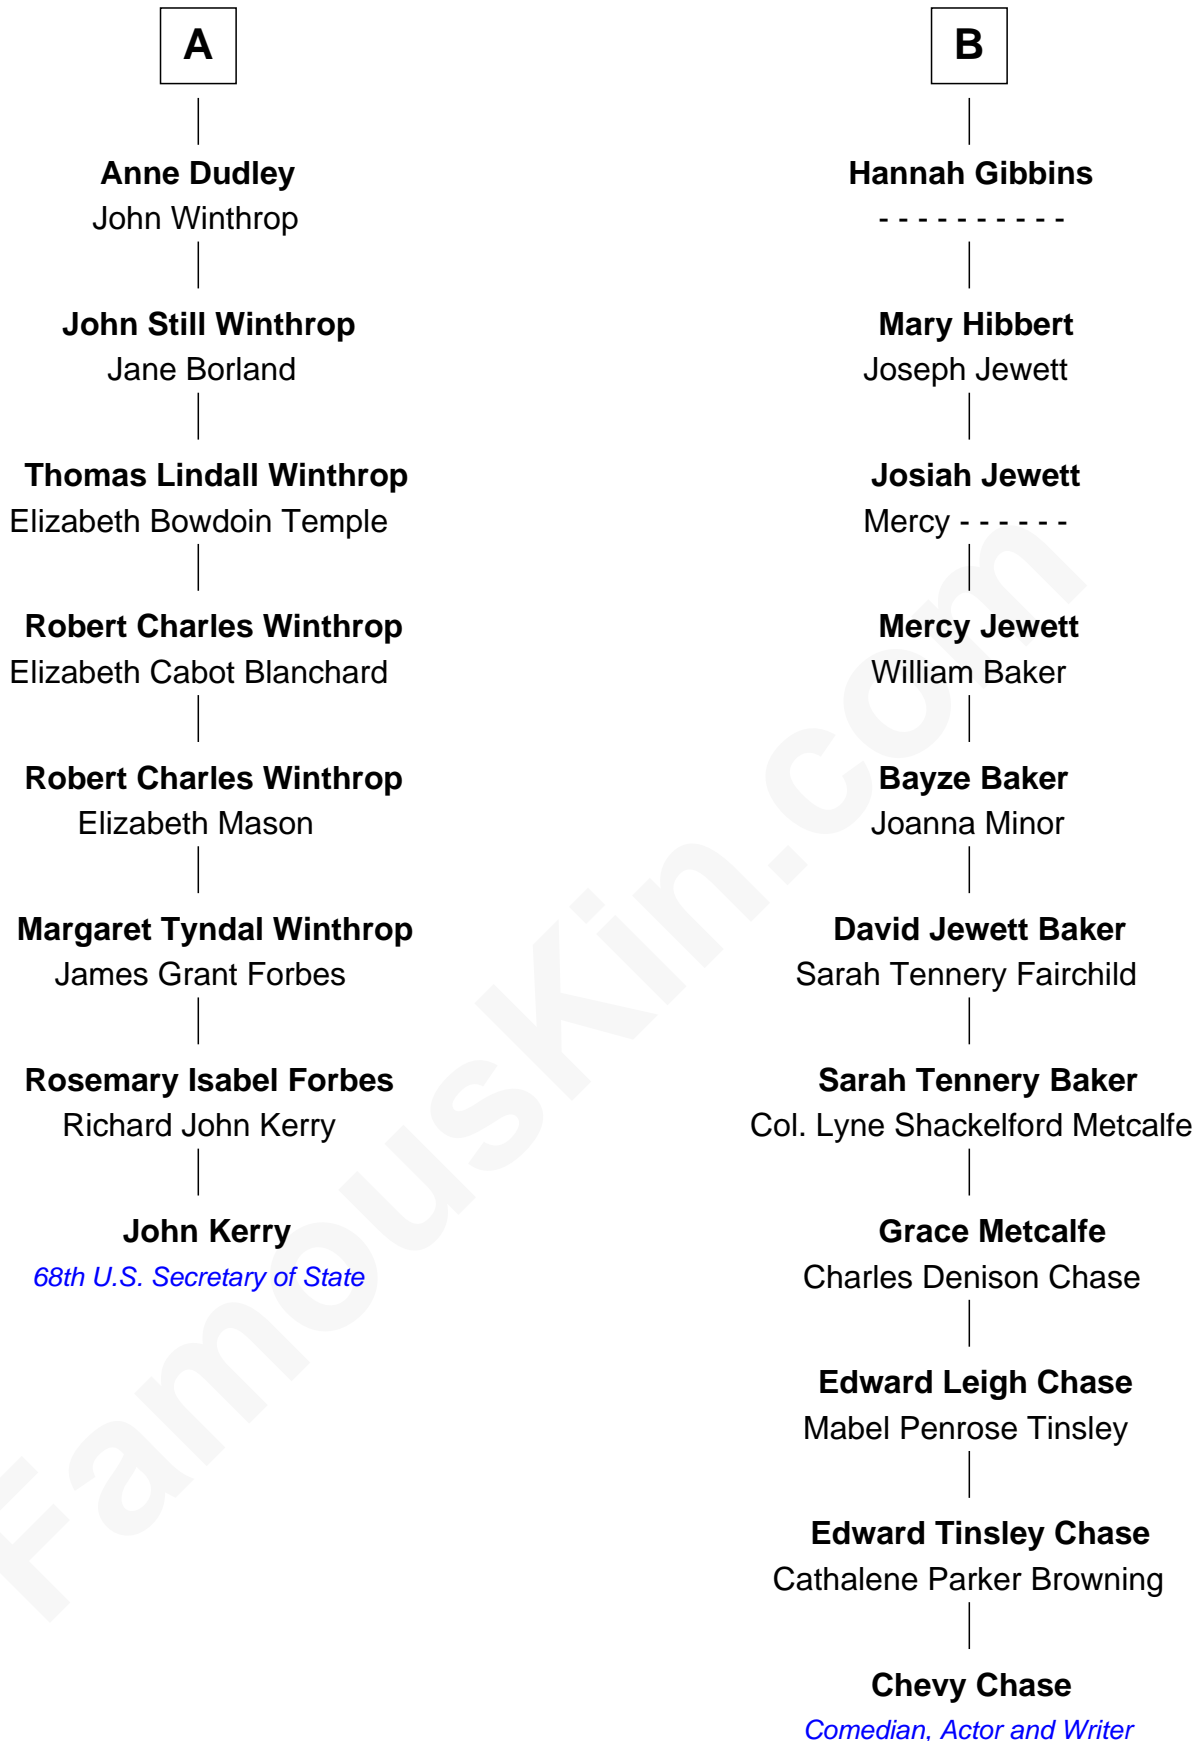

FamousKin.com Relationship Chart of

John Kerry

68th U.S. Secretary of State

14th cousin 3 times removed of

Chevy Chase

Comedian, Actor and Writer

Chevy Chase photo by [Alan Light](#) (CC BY 2.0)