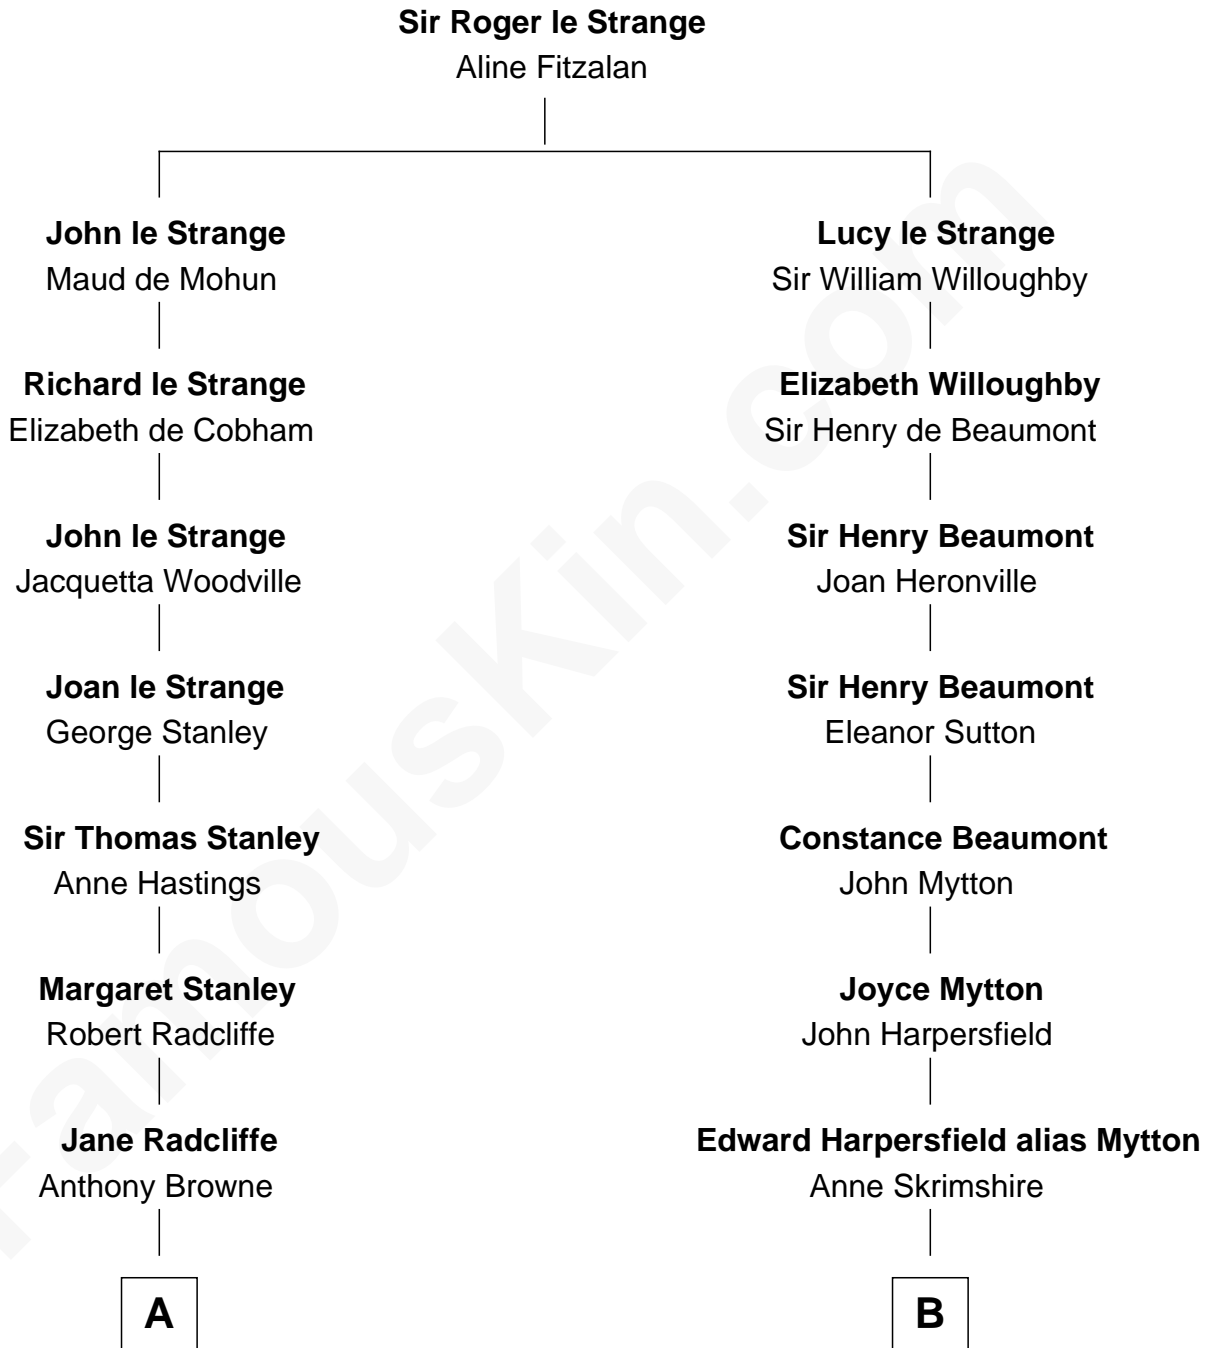

FamousKin.com Relationship Chart of

John Kerry

68th U.S. Secretary of State

19th cousin 1 time removed of

Chevy Chase

Comedian, Actor and Writer

C

Margaret Tyndal Winthrop

James Grant Forbes

Rosemary Isabel Forbes

Richard John Kerry

John Kerry

68th U.S. Secretary of State

D

Grace Metcalfe

Charles Denison Chase